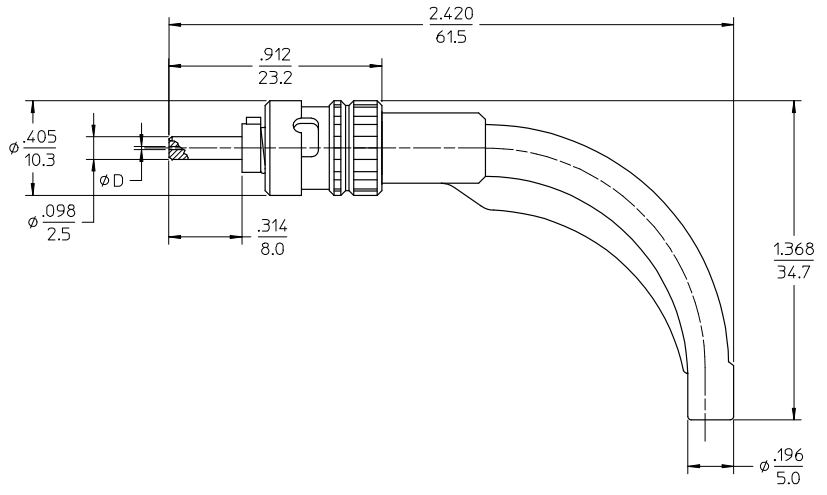

sales@integrated-circuit.com

P/N	D (mm)	FERRULE MATERIAL	CABLE DIAMETER	BOOT COLOR	CABLE TYPE
106010-0400	127	Zr PLUS	3 mm	BLACK	MULTIMODE
106010-0440				RED	
106010-2400	125.5			BLACK	SINGLE MODE
106010-2440				RED	
106010-3400	128			BLACK	MULTIMODE
106010-3440				RED	
106010-5400	126		BLACK	SINGLE MODE	
106010-5440			RED		
106010-7400	127		BLACK		
106010-7440			RED		

ENTER DESCRIPTION EC NO: MF2008-0531 DRAWN: IGUMIN 2008/06/03 CHKD: LGYKJ 2008/06/03 APPR: IGUMIN 2008/06/03	QUALITY SYMBOLS ▽=0 ▽=0	GENERAL TOLERANCES (UNLESS SPECIFIED)		DIMENSION STYLE IN/MM	SCALE 4:1	DESIGN UNITS INCH	THIRD ANGLE PROJECTION		
		4 PLACES ± --- ± --- 3 PLACES ± --- ± --- 2 PLACES ± --- ± --- 1 PLACE ± --- ± ---	mm INCH	DRAWN BY PGIBLIN	DATE 2005/10/13	TITLE ST CONNECTOR (PLASTIC NUT, 90D BOOT)			
		DRAFT WHERE APPLICABLE MUST REMAIN WITHIN DIMENSIONS	ANGULAR ±1/2°	CHECKED BY IGUMIN	DATE 2005/10/13	MOLEX INCORPORATED			
		SIZE B	SEE TABLE	MATERIAL NO.	DOCUMENT NO.	SHEET NO. 1 OF 1	THIS DRAWING CONTAINS INFORMATION THAT IS PROPRIETARY TO MOLEX INCORPORATED AND SHOULD NOT BE USED WITHOUT WRITTEN PERMISSION		