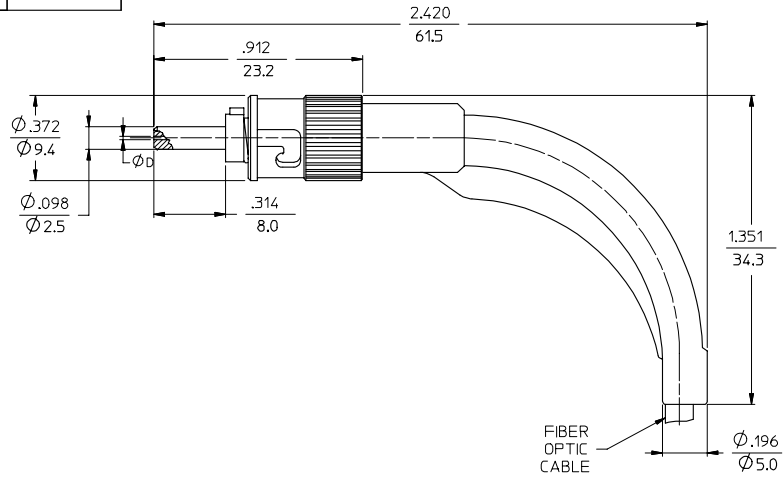

P/N of CONNECTOR	D (4m)	MATERIAL of FERRULE	DIAMETER of CABLE	COLOR of BOOT	CABLE TYPE
106012-0400	127	Zr PLUS	3 mm	BLACK	MULTIMODE
106012-0410*				RED	
106012-0440				BLACK	
106012-3400	128	Zr		RED	SINGLE MODE
106012-3440				BLACK	
106012-5400				RED	
106012-5440	126		BLACK	SINGLE MODE	
106012-7400			RED		
106012-7440	127			BLACK	
				RED	

NOTE:

*1. P/N 106012-0410 IS BULK PACKED IN QUANTITIES OF 100 PCS.

ENTER DESCRIPTION EC NO: ME2006-0490 DRAWN: RPACIFCI CHKD: 2006/02/09 APPR: GUMIN 2006/02/09	QUALITY SYMBOLS ▽=0 ▽=0	GENERAL TOLERANCES (UNLESS SPECIFIED)		DIMENSION STYLE	SCALE	DESIGN UNITS	THIRD ANGLE PROJECTION	
				IN/MM	4:1	INCH		
		4 PLACES	±---	±---	DRAWN BY	DATE	TITLE	
		3 PLACES	±---	±---	RPACIFCI	2006/01/24	ST CONNECTOR	
2 PLACES	±---	±---	CHECKED BY	DATE				
1 PLACE	±---	±---	APPROVED BY	DATE				
ANGULAR ±1/2°		DRAFT WHERE APPLICABLE MUST REMAIN WITHIN DIMENSIONS		MATERIAL NO.	DOCUMENT NO.	SHEET NO.		
				SEE TABLE	SD-106012-XXX0	1 OF 1		
				THIS DRAWING CONTAINS INFORMATION THAT IS PROPRIETARY TO MOLEX INCORPORATED AND SHOULD NOT BE USED WITHOUT WRITTEN PERMISSION				