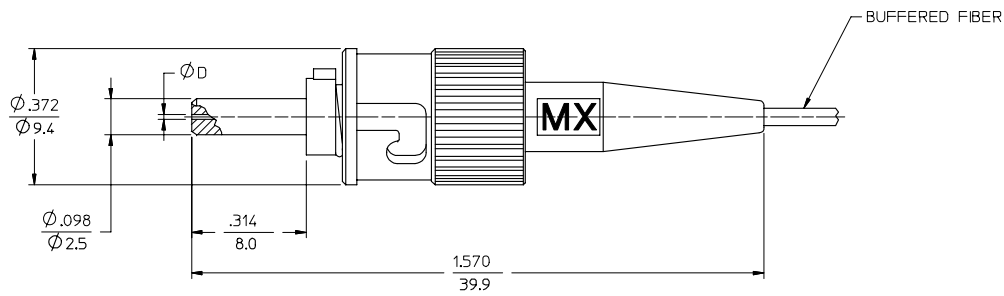

sales@integrated-circuit.com

CONNECTOR P/N	D (Hn)	MATERIAL OF FERRULE	CABLE TYPE
106012-0500	127	Zr PLUS	MULTIMODE
106012-0510*			
106012-2500	125.5	Zr	SINGLE MODE
106012-2510			
106012-3500	128	Zr	MULTIMODE
106012-5500	126		SINGLE MODE
106012-5510*			
106012-7500	127		

NOTES:

- ALL DIMENSIONS ARE FOR REFERENCE ONLY.
- P/N 106012-0510 AND P/N 106012-5510 ARE BULK PACKED IN QUANTITIES OF 100 PCS.

ENTER DESCRIPTION EC NO: ME2006-0424 DRAWN: RPACIFCI CHKD: 2006/01/24 APPR: GUMIN 2006/01/24	QUALITY SYMBOLS ▽=0 ▽=0	GENERAL TOLERANCES (UNLESS SPECIFIED)		DIMENSION STYLE IN/MM	SCALE 5:1	DESIGN UNITS INCH	THIRD ANGLE PROJECTION
		4 PLACES ±--- ±--- 3 PLACES ±--- ±--- 2 PLACES ±--- ±--- 1 PLACE ±--- ±--- ANGULAR ±1/2°	mm INCH ±--- ±--- ±--- ±--- ±--- ±--- ±--- ±---	DRAWN BY RPACIFCI	DATE 2005/12/22	TITLE ST BARE FIBER CONNECTOR	
DRAFT WHERE APPLICABLE MUST REMAIN WITHIN DIMENSIONS	MATERIAL NO. SEE TABLE	APPROVED BY DATE	DOCUMENT NO. SD-106012-X5X0	MOLEX INCORPORATED			
SIZE B	THIS DRAWING CONTAINS INFORMATION THAT IS PROPRIETARY TO MOLEX INCORPORATED AND SHOULD NOT BE USED WITHOUT WRITTEN PERMISSION						