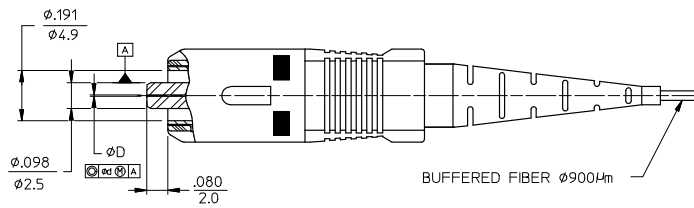

CONNECTOR P/N	ød (Lr)	ød (Ur)	BOOT COLOR	HOUSING COLOR	CONNECTOR TYPE
106032-0500	127	3.0 +0.0 -0.0	5.0	BLUE	MULTIMODE
106032-0510				WHITE	
106032-0560				BEIGE	
106032-0570				BLACK	
106032-0580				RED	
106032-2500	125.5	1.0 +1.0 -0.0	1.0	YELLOW	SINGLE MODE
106032-2510				WHITE	
106032-2570				BLACK	
106032-2580				RED	
106032-3500	128	3.0 +2.0 -0.0	3.0	BLUE	MULTIMODE
106032-3510				WHITE	
106032-3560				BEIGE	
106032-3570				BLACK	
106032-3580				RED	
106032-5500	126	1.0 +1.0 -0.0	1.0	YELLOW	SINGLE MODE
106032-5520				BLUE	
106032-5510				WHITE	
106032-5570				BLACK	
106032-5580				RED	
106032-6500	125.5	0.5 +0.5 -0.0	0.5	YELLOW	SINGLE MODE
106032-6510				WHITE	
106032-7500	127	1.0 +1.0 -0.0	1.0	YELLOW	SINGLE MODE
106032-7510				WHITE	

NOTES:

ENTER DESCRIPTION IEC NO: MF2008-0420 DRAWN: MARGARENE 2008/04/01 CHKD: MARGARENE 2008/04/01 APPR: MARGARENE 2008/04/01 DESCRIPTION	QUALITY SYMBOLS	GENERAL TOLERANCES (UNLESS SPECIFIED)	DIMENSION STYLE	SCALE	DESIGN UNITS	THIRD ANGLE PROJECTION
	▽=0 ▽=0	4 PLACES ± --- ± --- 3 PLACES ± --- ± --- 2 PLACES ± --- ± --- 1 PLACE ± --- ± --- ANGULAR ±1/2°	IN/MM DATE DATE DATE	4:1	INCH	SC BARE FIBER CONNECTOR (TUNABLE)
	DRAFT WHERE APPLICABLE MUST REMAIN WITHIN DIMENSIONS	SEE TABLE	MOLEX INCORPORATED MOLEX INCORPORATED			
			MATERIAL NO. DOCUMENT NO. SHEET NO.