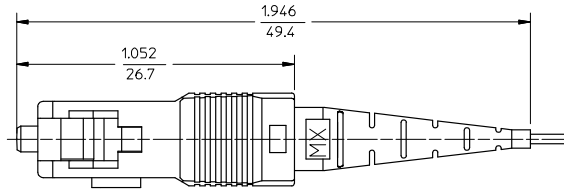

CONNECTOR P/N	ød (Lr)	ød (Ur)	BOOT COLOR	HOUSING COLOR	CONNECTOR TYPE
106032-0500	127	3.0 +0.0 -0.0	5.0	BLUE	MULTIMODE
106032-0510				WHITE	
106032-0560				BEIGE	
106032-0570				BLACK	
106032-0580				RED	
106032-2500	125.5	1.0 +1.0 -0.0	1.0	YELLOW	SINGLE MODE
106032-2510				WHITE	
106032-2570				BLACK	
106032-2580				RED	
106032-3500	128	3.0 +2.0 -0.0	3.0	BLUE	MULTIMODE
106032-3510				WHITE	
106032-3560				BEIGE	
106032-3570				BLACK	
106032-3580				RED	
106032-5500	126	1.0 +1.0 -0.0	1.0	YELLOW	SINGLE MODE
106032-5520				BLUE	
106032-5510				WHITE	
106032-5570				BLACK	
106032-5580				RED	
106032-6500	125.5	0.5 +0.5 -0.0	0.5	YELLOW	SINGLE MODE
106032-6510				WHITE	
106032-7500	127	1.0 +1.0 -0.0	1.0	YELLOW	SINGLE MODE
106032-7510				WHITE	

NOTES:

ENTER DESCRIPTION IEC NO: MF2008-0420 DRAWN: MARGARENE 2008/04/01 CHKD: MARGARENE 2008/04/01 APPR: MARGARENE 2008/04/01 DESCRIPTION	QUALITY SYMBOLS	GENERAL TOLERANCES (UNLESS SPECIFIED)	DIMENSION STYLE	SCALE	DESIGN UNITS	THIRD ANGLE PROJECTION
	▽=0 ▽=0	4 PLACES ± --- ± --- 3 PLACES ± --- ± --- 2 PLACES ± --- ± --- 1 PLACE ± --- ± --- ANGULAR ±1/2°	IN/MM DATE DATE DATE	4:1	INCH	SC BARE FIBER CONNECTOR (TUNABLE)
	DRAFT WHERE APPLICABLE MUST REMAIN WITHIN DIMENSIONS	SEE TABLE	MOLEX INCORPORATED MOLEX INCORPORATED			
			MATERIAL NO. DOCUMENT NO. SHEET NO.