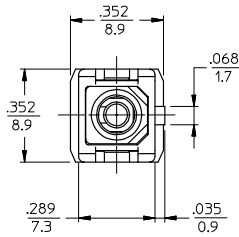

CONNECTOR P/N	ød (Lr)	ød (Ur)	BOOT COLOR	HOUSING COLOR	CONNECTOR TYPE
106032-0500	127	3.0 +0.0 -0.0	5.0	BLUE	MULTIMODE
106032-0510				WHITE	
106032-0560				BEIGE	
106032-0570				BLACK	
106032-0580				RED	
106032-2500	125.5	1.0 +1.0 -0.0	1.0	YELLOW	SINGLE MODE
106032-2510				WHITE	
106032-2570				BLACK	
106032-2580				RED	
106032-3500	128	3.0 +2.0 -0.0	3.0	BLUE	MULTIMODE
106032-3510				WHITE	
106032-3560				BEIGE	
106032-3570				BLACK	
106032-3580				RED	
106032-5500	126	1.0 +1.0 -0.0	1.0	YELLOW	SINGLE MODE
106032-5520				BLUE	
106032-5510				WHITE	
106032-5570				BLACK	
106032-5580				RED	
106032-6500	125.5	0.5 +0.5 -0.0	0.5	YELLOW	SINGLE MODE
106032-6510				WHITE	
106032-7500	127	1.0 +1.0 -0.0	1.0	YELLOW	SINGLE MODE
106032-7510				WHITE	

NOTES:

ENTER DESCRIPTION IEC NO: MF2008-0420 DRAWN: MARGARENE 2008/04/01 CHKD: MARGARENE 2008/04/01 APPR: MARGARENE 2008/04/01 DESCRIPTION	QUALITY SYMBOLS	GENERAL TOLERANCES (UNLESS SPECIFIED)	DIMENSION STYLE	SCALE	DESIGN UNITS	THIRD ANGLE PROJECTION
	▽=0 ▽=0	4 PLACES ± --- ± --- 3 PLACES ± --- ± --- 2 PLACES ± --- ± --- 1 PLACE ± --- ± --- ANGULAR ±1/2°	IN/MM DATE DATE DATE	4:1	INCH	SC BARE FIBER CONNECTOR (TUNABLE)
	DRAFT WHERE APPLICABLE MUST REMAIN WITHIN DIMENSIONS	SEE TABLE	MOLEX INCORPORATED MOLEX INCORPORATED			
			MATERIAL NO. DOCUMENT NO. SHEET NO.