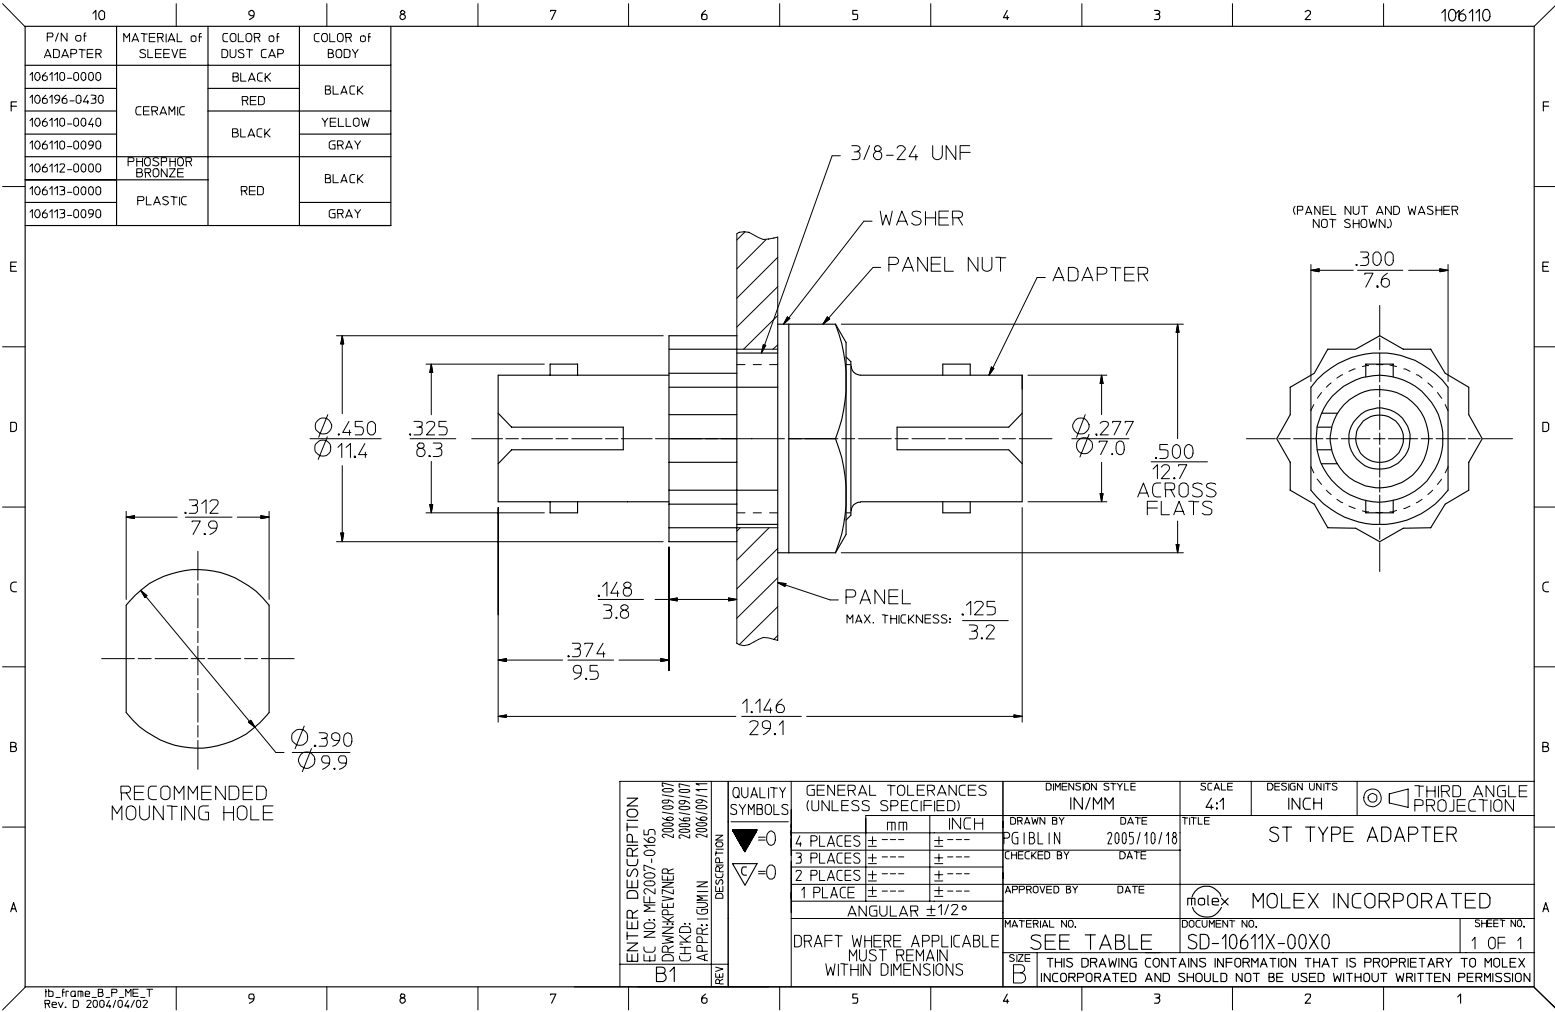

## Excellent Integrated System Limited

Stocking Distributor

Click to view price, real time Inventory, Delivery & Lifecycle Information:

[Molex Connector Corporation](#)  
[1061120000](#)

For any questions, you can email us directly:

[sales@integrated-circuit.com](mailto:sales@integrated-circuit.com)

ENTER DESCRIPTION EC NO: MF2007-0165 DRAWN BY: DRINKWELTZNER CHKD: 2006/09/07 APPR: GUMIN 2006/09/11	QUALITY SYMBOLS $\nabla=0$ $\triangle=0$	GENERAL TOLERANCES (UNLESS SPECIFIED)		DIMENSION STYLE	SCALE	DESIGN UNITS	THIRD ANGLE PROJECTION
		mm	INCH	IN/MM	4:1	INCH	
REV B1	4 PLACES	± .005	± .0005	DRAWN BY	DATE	TITLE ST TYPE ADAPTER	
	3 PLACES	± .005	± .0005	PGIBLIN	2005/10/18		
	2 PLACES	± .005	± .0005	CHECKED BY	DATE		
	1 PLACE	± .005	± .0005	APPROVED BY	DATE		
		ANGULAR ±1/2°		MATERIAL NO.		DOCUMENT NO.	
DRAFT WHERE APPLICABLE MUST REMAIN WITHIN DIMENSIONS		SEE TABLE		SD-10611X-00X0		SHEET NO. 1 OF 1	
THIS DRAWING CONTAINS INFORMATION THAT IS PROPRIETARY TO MOLEX INCORPORATED AND SHOULD NOT BE USED WITHOUT WRITTEN PERMISSION							