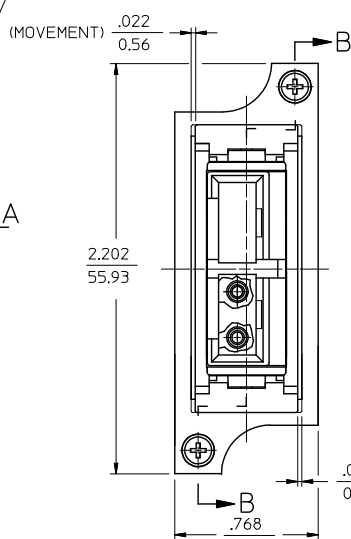

sales@integrated-circuit.com

106144

BLC ADAPTER P/N	SPLIT SLEEVE MATERIAL	COLOR
106144-0100	Ph. Bronze	BLACK
106144-1100	Zr	GREEN
106144-1500		

- NOTES:
1. ALL DIM. ARE FOR REFERENCE ONLY, EXCEPT WHEN MARKED WITH (*).
 2. POLARIZATION KEYS AND LABELS ARE PACKED UNASSEMBLED WITH ADAPTER ASSEMBLY IN POLY BAG.
 3. ADHESIVE LABELS TO BE POSITIONED ON LC DOORS BY USER. THE ORIENTATION OF THE LABELS SHOULD BE SUCH THAT THE LASER WARNING SYMBOL IS EASILY IDENTIFIED.

ENTER DESCRIPTION EIC NO: ME2014-0607 DRAWN: YEDWAYAK 2014/04/21 CHKD: APPRACHEN 2014/04/25 REV: B1	QUALITY SYMBOLS ▽=0 ▽=0	GENERAL TOLERANCES (UNLESS SPECIFIED) <table border="1"> <tr> <th></th> <th>mm</th> <th>INCH</th> </tr> <tr> <td>4 PLACES</td> <td>± .15</td> <td>± .005</td> </tr> <tr> <td>3 PLACES</td> <td>± .10</td> <td>± .004</td> </tr> <tr> <td>2 PLACES</td> <td>± .075</td> <td>± .003</td> </tr> <tr> <td>1 PLACE</td> <td>± .05</td> <td>± .002</td> </tr> </table>		mm	INCH	4 PLACES	± .15	± .005	3 PLACES	± .10	± .004	2 PLACES	± .075	± .003	1 PLACE	± .05	± .002	DIMENSION STYLE IN/MM DRAWN BY: PGIBLIN DATE: 2005/10/20 CHECKED BY: DATE:	SCALE 2:1 DESIGN UNITS INCH	THIRD ANGLE PROJECTION
		mm	INCH																	
	4 PLACES	± .15	± .005																	
	3 PLACES	± .10	± .004																	
2 PLACES	± .075	± .003																		
1 PLACE	± .05	± .002																		
APPROVED BY DATE:		TITLE BLC ADAPTER ASSEMBLY (4 POSITION)																		
DRAFT WHERE APPLICABLE MUST REMAIN WITHIN DIMENSIONS		MATERIAL NO. SEE TABLE		MOLEX INCORPORATED DOCUMENT NO. SD-106144-XX00																
SIZE B		THIS DRAWING CONTAINS INFORMATION THAT IS PROPRIETARY TO MOLEX INCORPORATED AND SHOULD NOT BE USED WITHOUT WRITTEN PERMISSION																		