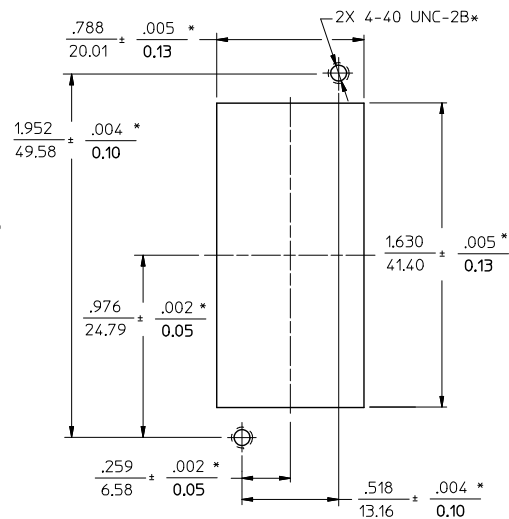

sales@integrated-circuit.com

106144

BLC ADAPTER P/N	SPLIT SLEEVE MATERIAL	COLOR
106144-0100	Ph. Bronze	BLACK
106144-1100	Zr	GREEN
106144-1500		

- NOTES:
1. ALL DIM. ARE FOR REFERENCE ONLY, EXCEPT WHEN MARKED WITH (*).
 2. POLARIZATION KEYS AND LABELS ARE PACKED UNASSEMBLED WITH ADAPTER ASSEMBLY IN POLY BAG.
 3. ADHESIVE LABELS TO BE POSITIONED ON LC DOORS BY USER. THE ORIENTATION OF THE LABELS SHOULD BE SUCH THAT THE LASER WARNING SYMBOL IS EASILY IDENTIFIED.

ENTER DESCRIPTION EIC NO: ME2014-0607 DRAWN: YEDWAYAK 2014/04/21 CHKD: APPRACHEN 2014/04/25 REV: B1	QUALITY SYMBOLS ▽=0 ▽=0	GENERAL TOLERANCES (UNLESS SPECIFIED) <table border="1"> <tr> <th></th> <th>mm</th> <th>INCH</th> </tr> <tr> <td>4 PLACES</td> <td>± .15</td> <td>± .005</td> </tr> <tr> <td>3 PLACES</td> <td>± .10</td> <td>± .004</td> </tr> <tr> <td>2 PLACES</td> <td>± .075</td> <td>± .003</td> </tr> <tr> <td>1 PLACE</td> <td>± .05</td> <td>± .002</td> </tr> </table>		mm	INCH	4 PLACES	± .15	± .005	3 PLACES	± .10	± .004	2 PLACES	± .075	± .003	1 PLACE	± .05	± .002	DIMENSION STYLE IN/MM DRAWN BY: PGIBLIN DATE: 2005/10/20 CHECKED BY: DATE:	SCALE 2:1 DESIGN UNITS INCH	THIRD ANGLE PROJECTION
		mm	INCH																	
	4 PLACES	± .15	± .005																	
	3 PLACES	± .10	± .004																	
2 PLACES	± .075	± .003																		
1 PLACE	± .05	± .002																		
APPROVED BY DATE:		TITLE BLC ADAPTER ASSEMBLY (4 POSITION)																		
DRAFT WHERE APPLICABLE MUST REMAIN WITHIN DIMENSIONS		MATERIAL NO. SEE TABLE		MOLEX INCORPORATED DOCUMENT NO. SD-106144-XX00																
SIZE B		THIS DRAWING CONTAINS INFORMATION THAT IS PROPRIETARY TO MOLEX INCORPORATED AND SHOULD NOT BE USED WITHOUT WRITTEN PERMISSION																		