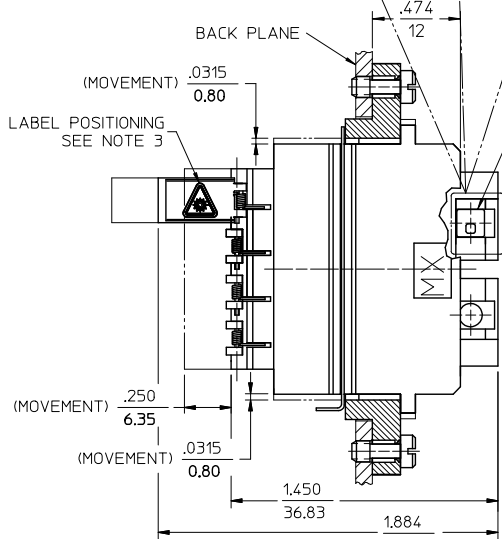

sales@integrated-circuit.com

106144

BLC ADAPTER P/N	SPLIT SLEEVE MATERIAL	COLOR
106144-0100	Ph. Bronze	BLACK
106144-1100	Zr	GREEN
106144-1500		

- NOTES:
1. ALL DIM. ARE FOR REFERENCE ONLY, EXCEPT WHEN MARKED WITH (*).
 2. POLARIZATION KEYS AND LABELS ARE PACKED UNASSEMBLED WITH ADAPTER ASSEMBLY IN POLY BAG.
 3. ADHESIVE LABELS TO BE POSITIONED ON LC DOORS BY USER. THE ORIENTATION OF THE LABELS SHOULD BE SUCH THAT THE LASER WARNING SYMBOL IS EASILY IDENTIFIED.

ENTER DESCRIPTION EIC NO: ME2014-0607 DRAWN: YEDWAYAK 2014/04/21 CHKD: APPRACHEN 2014/04/25 REV: B1	QUALITY SYMBOLS ▽=0 ▽=0	GENERAL TOLERANCES (UNLESS SPECIFIED) <table border="1"> <tr> <th></th> <th>mm</th> <th>INCH</th> </tr> <tr> <td>4 PLACES</td> <td>± .15</td> <td>± .005</td> </tr> <tr> <td>3 PLACES</td> <td>± .10</td> <td>± .004</td> </tr> <tr> <td>2 PLACES</td> <td>± .075</td> <td>± .003</td> </tr> <tr> <td>1 PLACE</td> <td>± .05</td> <td>± .002</td> </tr> </table>		mm	INCH	4 PLACES	± .15	± .005	3 PLACES	± .10	± .004	2 PLACES	± .075	± .003	1 PLACE	± .05	± .002	DIMENSION STYLE IN/MM DRAWN BY: PGIBLIN DATE: 2005/10/20 CHECKED BY: DATE:	SCALE 2:1 DESIGN UNITS INCH	THIRD ANGLE PROJECTION
		mm	INCH																	
	4 PLACES	± .15	± .005																	
	3 PLACES	± .10	± .004																	
2 PLACES	± .075	± .003																		
1 PLACE	± .05	± .002																		
APPROVED BY DATE:		TITLE BLC ADAPTER ASSEMBLY (4 POSITION)																		
DRAFT WHERE APPLICABLE MUST REMAIN WITHIN DIMENSIONS		MATERIAL NO. SEE TABLE		MOLEX INCORPORATED DOCUMENT NO. SD-106144-XX00																
SIZE B		THIS DRAWING CONTAINS INFORMATION THAT IS PROPRIETARY TO MOLEX INCORPORATED AND SHOULD NOT BE USED WITHOUT WRITTEN PERMISSION																		