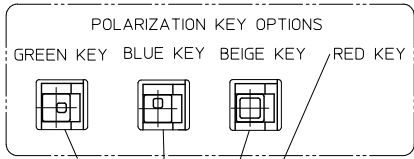

sales@integrated-circuit.com

106144

BLC ADAPTER P/N	SPLIT SLEEVE MATERIAL	COLOR
106144-0100	Ph. Bronze	BLACK
106144-1100	Zr	GREEN
106144-1500		

- NOTES:
1. ALL DIM. ARE FOR REFERENCE ONLY, EXCEPT WHEN MARKED WITH (*).
 2. POLARIZATION KEYS AND LABELS ARE PACKED UNASSEMBLED WITH ADAPTER ASSEMBLY IN POLY BAG.
 3. ADHESIVE LABELS TO BE POSITIONED ON LC DOORS BY USER. THE ORIENTATION OF THE LABELS SHOULD BE SUCH THAT THE LASER WARNING SYMBOL IS EASILY IDENTIFIED.

ENTER DESCRIPTION EIC NO: ME2014-0607 DRAWN: YEDWAYAK 2014/04/21 CHKD: APPRACHEN 2014/04/25 REV: B1	QUALITY SYMBOLS ▽=0 ▽=0	GENERAL TOLERANCES (UNLESS SPECIFIED) <table border="1"> <tr> <th></th> <th>mm</th> <th>INCH</th> </tr> <tr> <td>4 PLACES</td> <td>± .15</td> <td>± .005</td> </tr> <tr> <td>3 PLACES</td> <td>± .10</td> <td>± .004</td> </tr> <tr> <td>2 PLACES</td> <td>± .075</td> <td>± .003</td> </tr> <tr> <td>1 PLACE</td> <td>± .05</td> <td>± .002</td> </tr> </table>		mm	INCH	4 PLACES	± .15	± .005	3 PLACES	± .10	± .004	2 PLACES	± .075	± .003	1 PLACE	± .05	± .002	DIMENSION STYLE IN/MM DRAWN BY: PGIBLIN DATE: 2005/10/20 CHECKED BY: DATE:	SCALE 2:1 DESIGN UNITS INCH	THIRD ANGLE PROJECTION
		mm	INCH																	
	4 PLACES	± .15	± .005																	
	3 PLACES	± .10	± .004																	
2 PLACES	± .075	± .003																		
1 PLACE	± .05	± .002																		
APPROVED BY DATE:		TITLE BLC ADAPTER ASSEMBLY (4 POSITION)																		
DRAFT WHERE APPLICABLE MUST REMAIN WITHIN DIMENSIONS		MATERIAL NO. SEE TABLE		MOLEX INCORPORATED DOCUMENT NO. SD-106144-XX00																
SIZE B		THIS DRAWING CONTAINS INFORMATION THAT IS PROPRIETARY TO MOLEX INCORPORATED AND SHOULD NOT BE USED WITHOUT WRITTEN PERMISSION																		