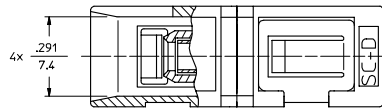

ENTER DESCRIPTION IEC NO: MF-2006-0237 DRAWN BY: BLN CHKD: BLN APPR: LGMIN DATE: 2005/11/29 DATE: 2005/11/29 DATE: 2005/11/29	QUALITY SYMBOLS ▽=0 ▽=0	GENERAL TOLERANCES (UNLESS SPECIFIED)		DIMENSION STYLE IN/MM	SCALE 4:1	DESIGN UNITS INCH	THIRD ANGLE PROJECTION
		4 PLACES ± --- ± --- 3 PLACES ± --- ± --- 2 PLACES ± --- ± --- 1 PLACE ± --- ± ---	mm INCH	DRAWN BY: RPACIFIC I DATE: 2005/10/11	TITLE DUPLEX ADAPTER (SC-D) W/ DUAL MOUNTING OPTIONS		
		ANGULAR ±1/2°		APPROVED BY: _____ DATE: _____	MOLEX INCORPORATED		
		DRAFT WHERE APPLICABLE MUST REMAIN WITHIN DIMENSIONS		MATERIAL NO. SEE TABLE SIZE C	DOCUMENT NO. SD-106166-0700 SHEET NO. 1 OF 01		