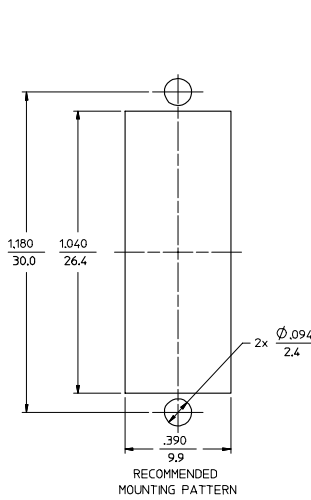

ENTER DESCRIPTION IEC NO: MF-2006-0237 DRAWN BY: BLN CHKD: BLN APPR: LGMIN DATE: 2005/11/29 DATE: 2005/11/29 DATE: 2005/11/29	QUALITY SYMBOLS ▽=0 ▽=0	GENERAL TOLERANCES (UNLESS SPECIFIED)		DIMENSION STYLE IN/MM	SCALE 4:1	DESIGN UNITS INCH	THIRD ANGLE PROJECTION
		4 PLACES ± --- ± --- 3 PLACES ± --- ± --- 2 PLACES ± --- ± --- 1 PLACE ± --- ± ---	mm INCH	DRAWN BY: RPACIFIC I DATE: 2005/10/11	TITLE DUPLEX ADAPTER (SC-D) W/ DUAL MOUNTING OPTIONS		
		ANGULAR ±1/2°		APPROVED BY: _____ DATE: _____	MOLEX INCORPORATED		
		DRAFT WHERE APPLICABLE MUST REMAIN WITHIN DIMENSIONS		MATERIAL NO. SEE TABLE SIZE C	DOCUMENT NO. SD-106166-0700 SHEET NO. 1 OF 01		