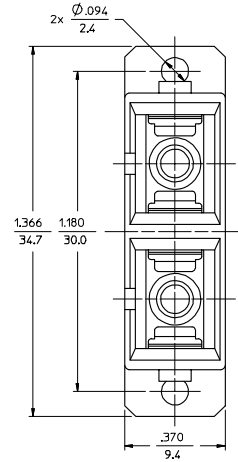

ENTER DESCRIPTION IEC NO: MF-2006-0237 DRAWN BY: BLN CHKD: BLN APPR: LGMIN DATE: 2005/11/29 DATE: 2005/11/29 DATE: 2005/11/29	QUALITY SYMBOLS ▽=0 ▽=0	GENERAL TOLERANCES (UNLESS SPECIFIED)		DIMENSION STYLE IN/MM	SCALE 4:1	DESIGN UNITS INCH	THIRD ANGLE PROJECTION
		4 PLACES ± --- ± --- 3 PLACES ± --- ± --- 2 PLACES ± --- ± --- 1 PLACE ± --- ± ---	mm INCH	DRAWN BY: RPACIFIC I DATE: 2005/10/11	TITLE DUPLEX ADAPTER (SC-D) W/ DUAL MOUNTING OPTIONS		
		ANGULAR ±1/2°		APPROVED BY: _____ DATE: _____	MOLEX INCORPORATED		
		DRAFT WHERE APPLICABLE MUST REMAIN WITHIN DIMENSIONS		MATERIAL NO. SEE TABLE SIZE C	DOCUMENT NO. SD-106166-0700 SHEET NO. 1 OF 01		