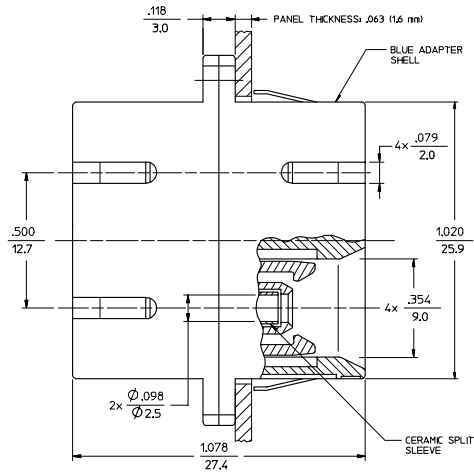

ENTER DESCRIPTION IEC NO: MF-2006-0237 DRAWN BY: BLN CHKD: BLN APPR: LGMIN DATE: 2005/11/29 DATE: 2005/11/29 DATE: 2005/11/29	QUALITY SYMBOLS ▽=0 ▽=0	GENERAL TOLERANCES (UNLESS SPECIFIED)		DIMENSION STYLE IN/MM	SCALE 4:1	DESIGN UNITS INCH	THIRD ANGLE PROJECTION
		4 PLACES ± --- ± --- 3 PLACES ± --- ± --- 2 PLACES ± --- ± --- 1 PLACE ± --- ± ---	mm INCH	DRAWN BY: RPACIFIC I DATE: 2005/10/11	TITLE DUPLEX ADAPTER (SC-D) W/ DUAL MOUNTING OPTIONS		
		ANGULAR ±1/2°		APPROVED BY: _____ DATE: _____	MOLEX INCORPORATED		
		DRAFT WHERE APPLICABLE MUST REMAIN WITHIN DIMENSIONS		MATERIAL NO. SEE TABLE SIZE C	DOCUMENT NO. SD-106166-0700 SHEET NO. 1 OF 01		