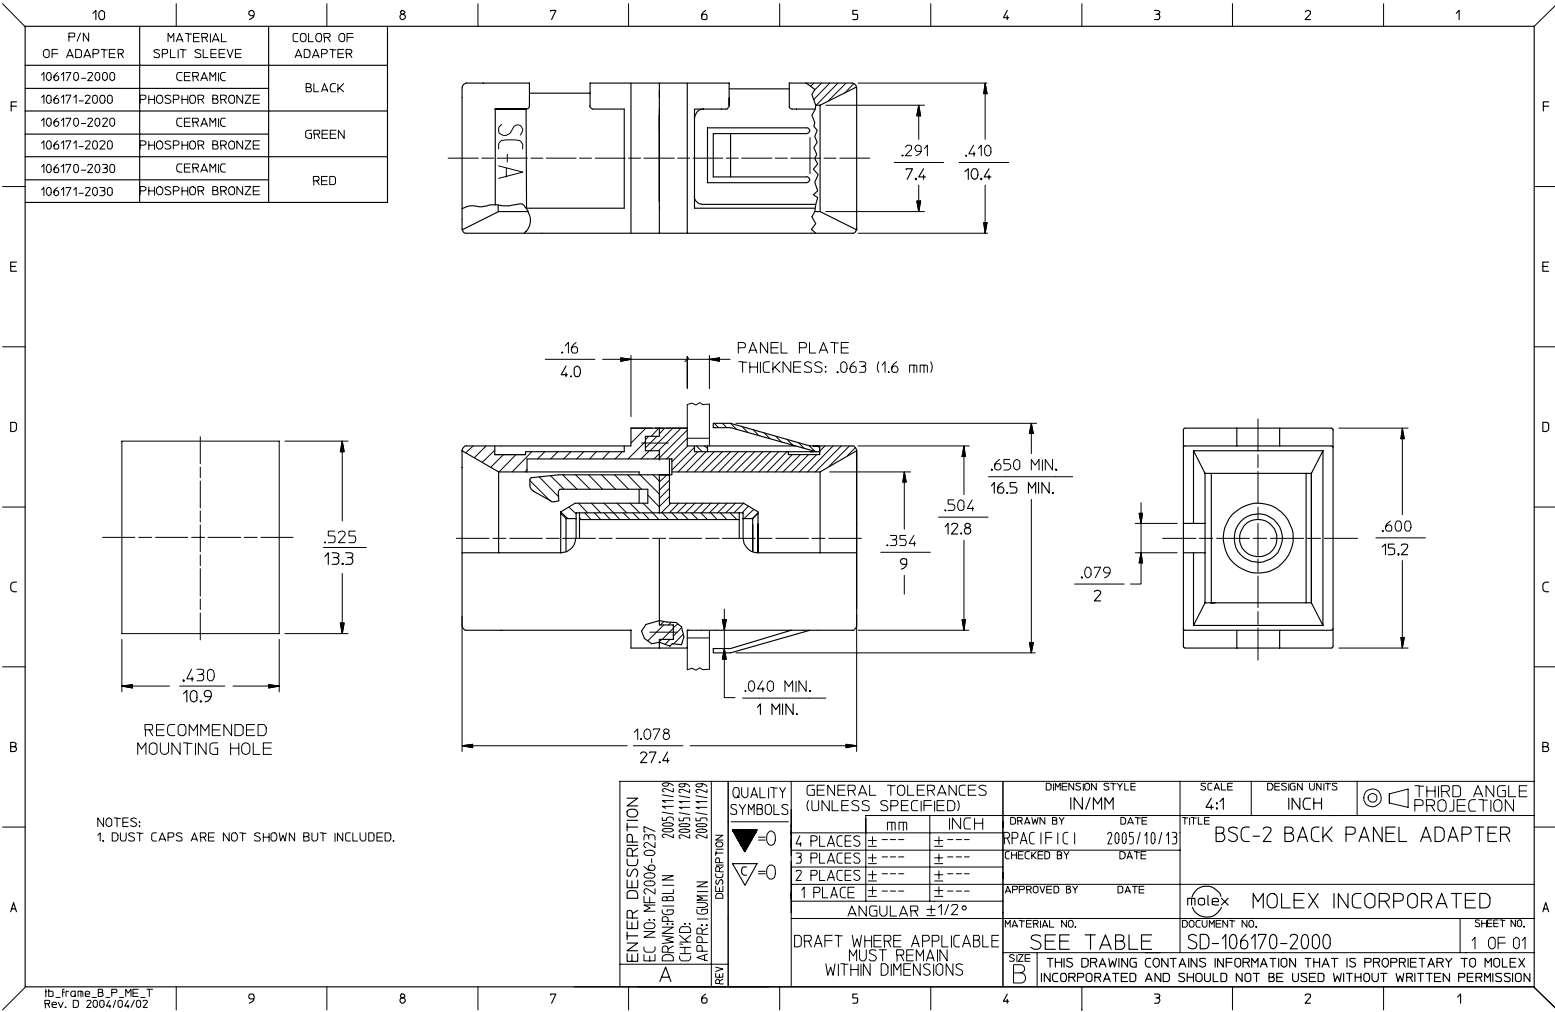

ENTER DESCRIPTION EC NO: ME2006-0237 DRAWN BY: BLIN CHKD: GUMIN APPR: GUMIN	QUALITY SYMBOLS ▽=0 ▽=0	GENERAL TOLERANCES (UNLESS SPECIFIED)		DIMENSION STYLE	SCALE	DESIGN UNITS	THIRD ANGLE PROJECTION	
		mm	INCH	IN/MM	4:1	INCH		
		4 PLACES	±---	±---	DRAWN BY	DATE	TITLE	
		3 PLACES	±---	±---	RPACIFIC1	2005/10/13	BSC-2 BACK PANEL ADAPTER	
2 PLACES	±---	±---	CHECKED BY	DATE	MOLEX INCORPORATED			
1 PLACE	±---	±---	APPROVED BY	DATE				
ANGULAR ±1/2°		DRAFT WHERE APPLICABLE MUST REMAIN WITHIN DIMENSIONS		MATERIAL NO.	DOCUMENT NO.	SHEET NO.		
				SEE TABLE	SD-106170-2000	1 OF 01		
				SIZE B	THIS DRAWING CONTAINS INFORMATION THAT IS PROPRIETARY TO MOLEX INCORPORATED AND SHOULD NOT BE USED WITHOUT WRITTEN PERMISSION			