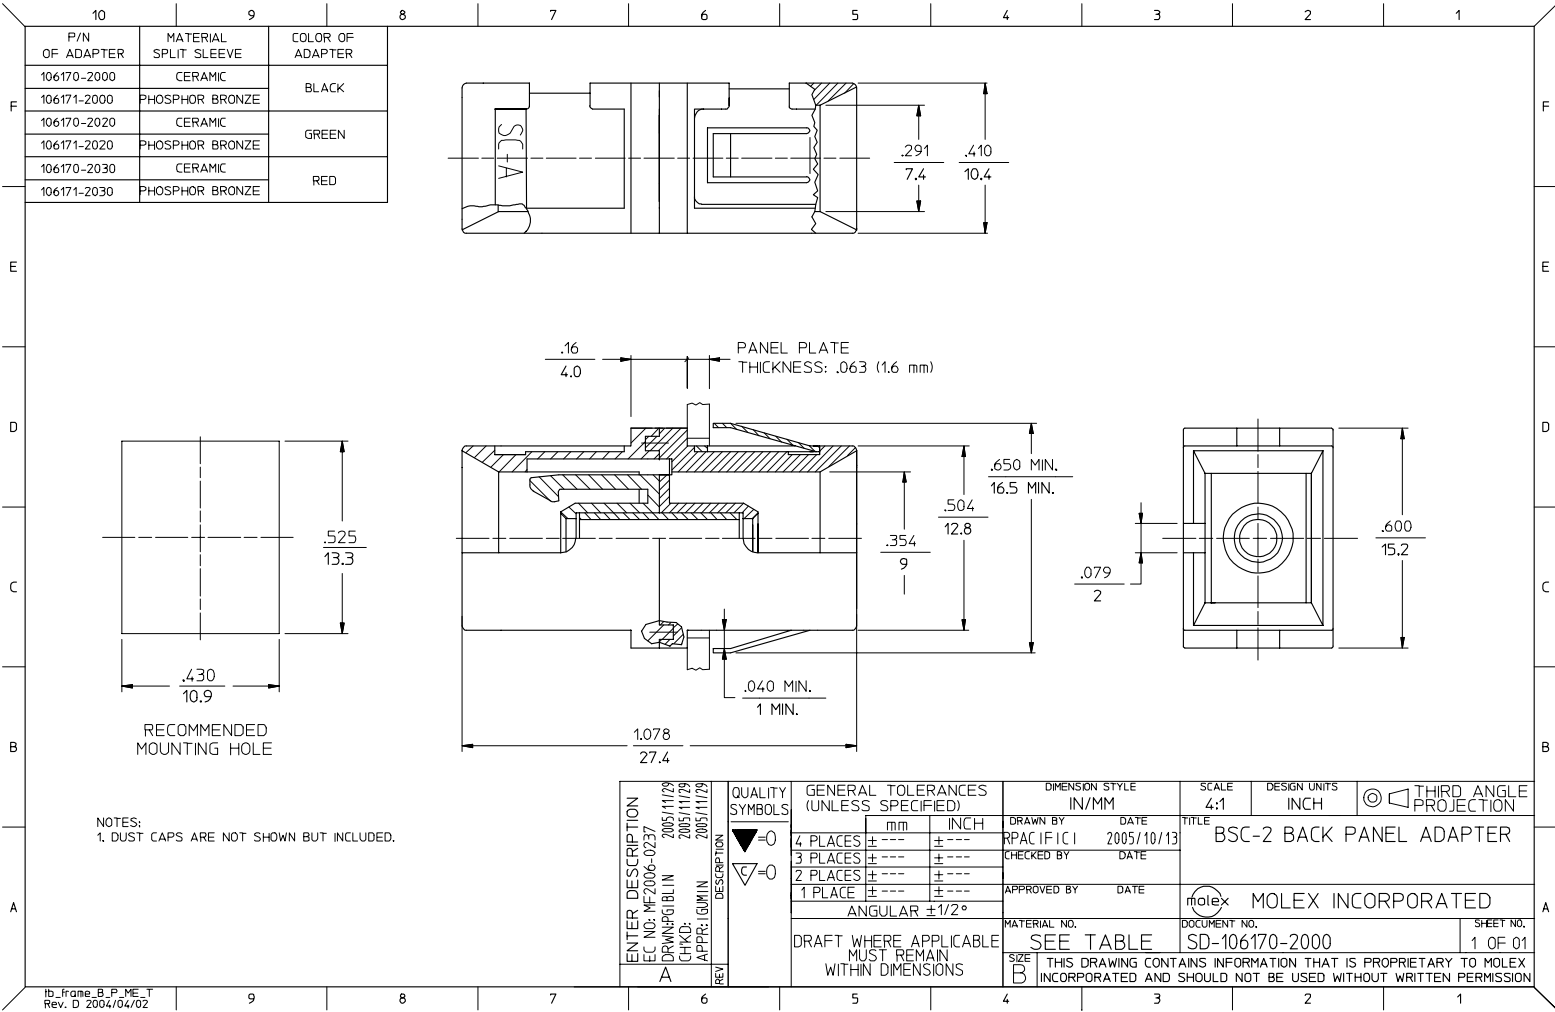

sales@integrated-circuit.com

ENTER DESCRIPTION EC NO: ME2006-0237 DRAWN BY: BLIN CHKD: GUMIN APPR: GUMIN	QUALITY SYMBOLS ▽=0 ▽=0	GENERAL TOLERANCES (UNLESS SPECIFIED)		DIMENSION STYLE	SCALE	DESIGN UNITS	THIRD ANGLE PROJECTION	
		mm	INCH	IN/MM	4:1	INCH		
		4 PLACES	±---	±---	DRAWN BY	DATE	TITLE	
		3 PLACES	±---	±---	RPACIFIC1	2005/10/13	BSC-2 BACK PANEL ADAPTER	
2 PLACES	±---	±---	CHECKED BY	DATE	MOLEX INCORPORATED			
1 PLACE	±---	±---	APPROVED BY	DATE				
ANGULAR ±1/2°		DRAFT WHERE APPLICABLE MUST REMAIN WITHIN DIMENSIONS		MATERIAL NO.	DOCUMENT NO.	SHEET NO.		
				SEE TABLE	SD-106170-2000	1 OF 01		
				SIZE B	THIS DRAWING CONTAINS INFORMATION THAT IS PROPRIETARY TO MOLEX INCORPORATED AND SHOULD NOT BE USED WITHOUT WRITTEN PERMISSION			