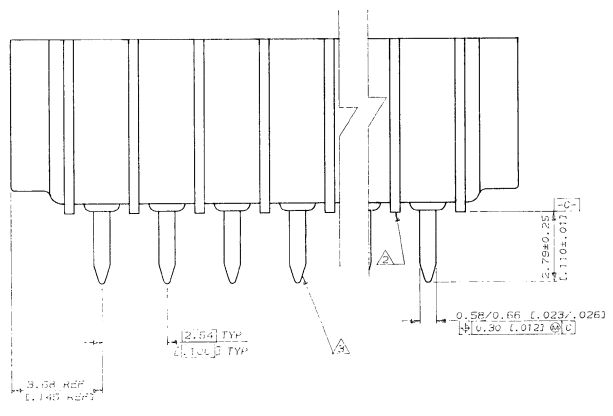

METRIC
 520415

- NOTES**
- CONNECTOR WILL ACCEPT FLEXIBLE PRINTED CIRCUIT OR FLAT FLEXIBLE CABLE ON 2.54 (.100) CENTERS IN A THICKNESS RANGE OF 0.127 TO 0.381 (.005 TO .015) IN CONTACT AREA
 - STAND-OFFS PREVENT SOLVENT ENTRAPMENT
 - LEAD-IN ON PINS FOR EASE OF INSERTION INTO BOARD
 - SEQUENTIAL CONTACTS REDUCE CABLE INSERTION FORCE
 - ACCEPTS CABLE OR CIRCUITRY WITH EXPOSED CONDUCTORS FACING TOWARD OR AWAY FROM THE BOARD SURFACE
 - REFER TO APPLICATION SPEC 114-2062
- MATERIAL**
 HOUSING : GLASS REINFORCED POLYESTER THERMOPLASTIC UL 94 V0 RATED, BLACK
 CONTACT : PHOS BRONZE

60.78 (2.393)	58.57 (2.306)	22	2-520415-2
58.24 (2.293)	56.03 (2.206)	21	2-520415-1
55.70 (2.193)	53.49 (2.106)	20	2-520415-0
53.16 (2.093)	50.95 (2.006)	19	1-520415-9
50.62 (1.993)	48.41 (1.906)	18	1-520415-8
48.08 (1.893)	45.87 (1.806)	17	1-520415-7
45.54 (1.793)	43.33 (1.706)	16	1-520415-6
43.00 (1.693)	40.79 (1.606)	15	1-520415-5
40.46 (1.593)	38.25 (1.506)	14	1-520415-4
37.92 (1.493)	35.71 (1.406)	13	1-520415-3
35.38 (1.393)	33.17 (1.306)	12	1-520415-2
32.84 (1.293)	30.63 (1.206)	11	1-520415-1
30.30 (1.193)	28.09 (1.106)	10	1-520415-0
27.76 (1.093)	25.55 (1.006)	9	520415-9
25.22 (.993)	23.01 (.906)	8	520415-8
22.68 (.893)	20.47 (.806)	7	520415-7
20.14 (.793)	17.93 (.706)	6	520415-6
17.60 (.693)	15.39 (.606)	5	520415-5
15.06 (.593)	12.85 (.506)	4	520415-4
12.52 (.493)	10.31 (.406)	3	520415-3
9.98 (.393)	7.77 (.306)	2	520415-2

B		A		POS	PART NO
Copyright ©1993	Copyright ©1993	AMP	AMP MANUFACTURING CO		
TRIO-MATE		VERTICAL CABLE ENTRY		FOR 2.54(.100) THE P.C. BOARD	
SIZE CODE		SIZE CODE		520415	
TOLERANCE		TOLERANCE		±0.38	
TOLERANCE		TOLERANCE		±.015	
SCALE		SCALE		10:1	
REV.		REV.		M	
SHEET		SHEET		1 OF 1	