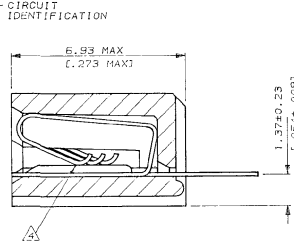

METRIC
 520415

- NOTES**
- CONNECTOR WILL ACCEPT FLEXIBLE PRINTED CIRCUIT OR FLAT FLEXIBLE CABLE ON 2.54 (.100) CENTERS IN A THICKNESS RANGE OF 0.127 TO 0.381 (.005 TO .015) IN CONTACT AREA
 - STAND-OFFS PREVENT SOLVENT ENTRAPMENT
 - LEAD-IN ON PINS FOR EASE OF INSERTION INTO BOARD
 - SEQUENTIAL CONTACTS REDUCE CABLE INSERTION FORCE
 - ACCEPTS CABLE OR CIRCUITRY WITH EXPOSED CONDUCTORS FACING TOWARD OR AWAY FROM THE BOARD SURFACE
 - REFER TO APPLICATION SPEC 114-2062
- MATERIAL**
 HOUSING : GLASS REINFORCED POLYESTER THERMOPLASTIC UL 94 V0 RATED, BLACK
 CONTACT : PHOS BRONZE

60.78 (2.393)	58.57 (2.306)	22	2-520415-2
58.24 (2.293)	56.03 (2.206)	21	2-520415-1
55.70 (2.193)	53.49 (2.106)	20	2-520415-0
53.16 (2.093)	50.95 (2.006)	19	1-520415-9
50.62 (1.993)	48.41 (1.906)	18	1-520415-8
48.08 (1.893)	45.87 (1.806)	17	1-520415-7
45.54 (1.793)	43.33 (1.706)	16	1-520415-6
43.00 (1.693)	40.79 (1.606)	15	1-520415-5
40.46 (1.593)	38.25 (1.506)	14	1-520415-4
37.92 (1.493)	35.71 (1.406)	13	1-520415-3
35.38 (1.393)	33.17 (1.306)	12	1-520415-2
32.84 (1.293)	30.63 (1.206)	11	1-520415-1
30.30 (1.193)	28.09 (1.106)	10	1-520415-0
27.76 (1.093)	25.55 (1.006)	9	520415-9
25.22 (.993)	23.01 (.906)	8	520415-8
22.68 (.893)	20.47 (.806)	7	520415-7
20.14 (.793)	17.93 (.706)	6	520415-6
17.60 (.693)	15.39 (.606)	5	520415-5
15.06 (.593)	12.85 (.506)	4	520415-4
12.52 (.493)	10.31 (.406)	3	520415-3
9.98 (.393)	7.77 (.306)	2	520415-2

B		A		POS	PART NO
Copyright ©1993	Copyright ©1993	AMP	AMP MANUFACTURING CO		
TRIO-MATE		VERTICAL CABLE ENTRY		FOR 2.54(.100) THE P.C. BOARD	
SIZE CODE		SIZE CODE		520415	
TOLERANCE		TOLERANCE		±0.38	
TOLERANCE		TOLERANCE		±.015	
SCALE		SCALE		10:1	
REV.		REV.		M	
SHEET		SHEET		1 OF 1	