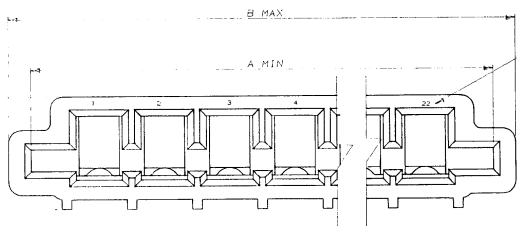

METRIC
 520415

- NOTES**
- CONNECTOR WILL ACCEPT FLEXIBLE PRINTED CIRCUIT OR FLAT FLEXIBLE CABLE ON 2.54 (.100) CENTERS IN A THICKNESS RANGE OF 0.127 TO 0.381 (.005 TO .015) IN CONTACT AREA
 - STAND-OFFS PREVENT SOLVENT ENTRAPMENT
 - LEAD-IN ON PINS FOR EASE OF INSERTION INTO BOARD
 - SEQUENTIAL CONTACTS REDUCE CABLE INSERTION FORCE
 - ACCEPTS CABLE OR CIRCUITRY WITH EXPOSED CONDUCTORS FACING TOWARD OR AWAY FROM THE BOARD SURFACE
 - REFER TO APPLICATION SPEC 114-2062
- MATERIAL**
 HOUSING : GLASS REINFORCED POLYESTER THERMOPLASTIC UL 94 V0 RATED, BLACK
 CONTACT : PHOS BRONZE

60.78 (2.393)	58.57 (2.306)	22	2-520415-2
58.24 (2.293)	56.03 (2.206)	21	2-520415-1
55.70 (2.193)	53.49 (2.106)	20	2-520415-0
53.16 (2.093)	50.95 (2.006)	19	1-520415-9
50.62 (1.993)	48.41 (1.906)	18	1-520415-8
48.08 (1.893)	45.87 (1.806)	17	1-520415-7
45.54 (1.793)	43.33 (1.706)	16	1-520415-6
43.00 (1.693)	40.79 (1.606)	15	1-520415-5
40.46 (1.593)	38.25 (1.506)	14	1-520415-4
37.92 (1.493)	35.71 (1.406)	13	1-520415-3
35.38 (1.393)	33.17 (1.306)	12	1-520415-2
32.84 (1.293)	30.63 (1.206)	11	1-520415-1
30.30 (1.193)	28.09 (1.106)	10	1-520415-0
27.76 (1.093)	25.55 (1.006)	9	520415-9
25.22 (.993)	23.01 (.906)	8	520415-8
22.68 (.893)	20.47 (.806)	7	520415-7
20.14 (.793)	17.93 (.706)	6	520415-6
17.60 (.693)	15.39 (.606)	5	520415-5
15.06 (.593)	12.85 (.506)	4	520415-4
12.52 (.493)	10.31 (.406)	3	520415-3
9.98 (.393)	7.77 (.306)	2	520415-2

B		A		POS	PART NO
Copyright ©1993	Copyright ©1993	AMP	AMP MANUFACTURING CO		
TRIO-MATE		VERTICAL CABLE ENTRY		FOR 2.54(.100) THE P.C. BOARD	
SIZE CODE		SIZE CODE		520415	
TOLERANCE		TOLERANCE		±0.38	
TOLERANCE		TOLERANCE		±.015	
SCALE		SCALE		10:1	
REV.		REV.		M	
SHEET		SHEET		1 OF 1	