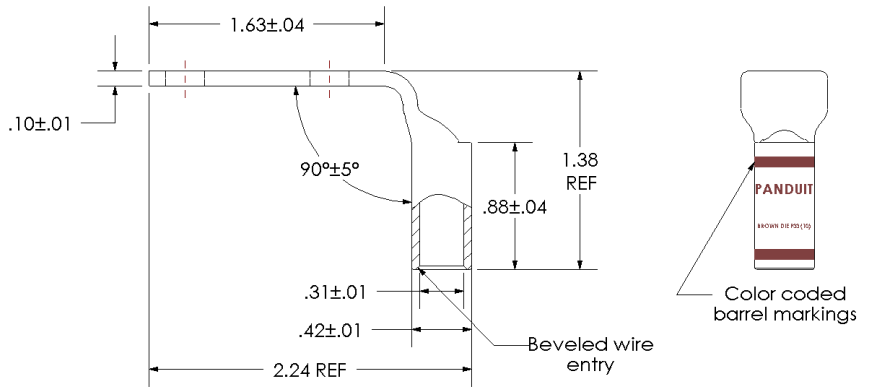

[sales@integrated-circuit.com](mailto:sales@integrated-circuit.com)

THIS COPY IS PROVIDED ON A RESTRICTED BASIS AND IS NOT TO BE USED IN ANY WAY DETRIMENTAL TO THE INTERESTS OF PANDUIT CORP.

Material	High Conductivity Seamless Copper Tube
Plating	Electro-Tin
Wire Size	2 AWG
Wire Type	Stranded Copper; Class B: Compact, Compressed or Concentric, Class C: Concentric
Wire Strip Length	15/16 in.
Stud Size	1/4 in.
UL Listed Wire Connector	Yes, for applications up to 35kv. Consult cable manufacturer for voltage stress relief instructions with applications greater than 2000 volts.
UL Temperature Rating	90° C
C.S.A Certified Wire Connector	Yes
Panduit Color Code on Barrel	BROWN
Panduit Die Index No. on Barrel	P33
Alternate Industry Die Index No. ( ) on Barrel	(10)

					<b>PANDUIT CORP. TINLEY PARK, ILLINOIS</b>	
					LCD2-14DF-Q Copper Lug - Two-Hole, Standard Barrel, 90° Angle Tongue	
01	4/04	DRL	DRL	ADDED UL, CSA & PART NO. TO STAMP	11755	
<b>REV</b>	<b>DATE</b>	<b>BY</b>	<b>CHK</b>	<b>DESCRIPTION</b>	<b>ECN</b>	<b>SCALE</b> N/A
						<b>DRAWING NO / CAD FILE</b> LCD2-14DF-CUST