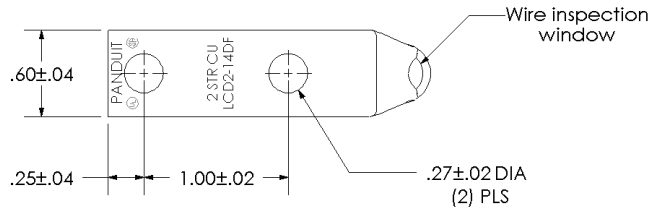

[sales@integrated-circuit.com](mailto:sales@integrated-circuit.com)

THIS COPY IS PROVIDED ON A RESTRICTED BASIS AND IS NOT TO BE USED IN ANY WAY DETRIMENTAL TO THE INTERESTS OF PANDUIT CORP.

Material	High Conductivity Seamless Copper Tube
Plating	Electro-Tin
Wire Size	2 AWG
Wire Type	Stranded Copper; Class B: Compact, Compressed or Concentric, Class C: Concentric
Wire Strip Length	15/16 in.
Stud Size	1/4 in.
UL Listed Wire Connector	Yes, for applications up to 35kv. Consult cable manufacturer for voltage stress relief instructions with applications greater than 2000 volts.
UL Temperature Rating	90° C
C.S.A Certified Wire Connector	Yes
Panduit Color Code on Barrel	BROWN
Panduit Die Index No. on Barrel	P33
Alternate Industry Die Index No. ( ) on Barrel	(10)

					<b>PANDUIT CORP. TINLEY PARK, ILLINOIS</b>	
					LCD2-14DF-Q Copper Lug - Two-Hole, Standard Barrel, 90° Angle Tongue	
01	4/04	DRL	DRL	ADDED UL, CSA & PART NO. TO STAMP	11755	
<b>REV</b>	<b>DATE</b>	<b>BY</b>	<b>CHK</b>	<b>DESCRIPTION</b>	<b>ECN</b>	<b>SCALE</b> N/A
						<b>DRAWING NO / CAD FILE</b> LCD2-14DF-CUST