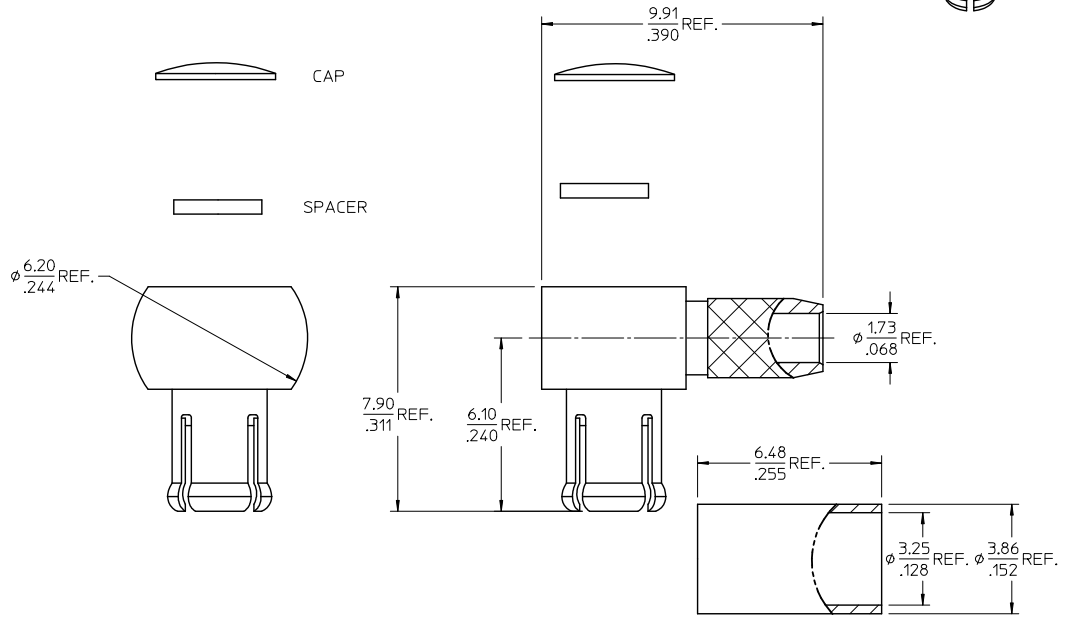

MATERIALS AND FINISHES

BODY, CAP, CRIMP TUBE BRASS
PLATED SEE TABLE

INSULATOR, SPACER TEFLON

CONTACT BRASS
PLATED SEE TABLE

OUTER CONTACT BERYLLIUM COPPER
PLATED SEE TABLE

AS-89678-8590	ASSY INSTRUCTIONS
PS-89675-1760	PRODUCT SPEC.
CECC 22 220	INTERFACE
SPECIFICATION	DESCRIPTION

73415-3641	NICKEL	NICKEL	Au 5 u"	NICKEL	NICKEL
73415-3640	Au 10 u"	Au 10 u"	Au 30 u"	Au 10 u"	Au 10 u"
PART NO.	BODY PLATED	OC PLATED	PIN PLATED	CAP PLATED	TUBE PLATED
DIM X	-	-	-	-	-

REDRAW AND ADDED P/N: 3641 PER REF: E037 EC NO: URF2015-0079 DRW: ELIN 2014/09/10 CHKD: VINCENT APPR: YCHENG 2014/09/12	QUALITY SYMBOLS 	GENERAL TOLERANCES (UNLESS SPECIFIED) mm INCH		DIMENSION STYLE MM/IN		SCALE 10:1	DESIGN UNITS METRIC	THIRD ANGLE PROJECTION
		4 PLACES ± --- ± ---	ELIN	DATE	TITLE MCX, PLUG R/A FOR RG179 CABLE 75 OHMS MCX-PC/RA			
		3 PLACES ± --- ± ---	CHECKED BY	DATE	molex			
		2 PLACES ± --- ± ---	VINCENT	2014/09/10	MATERIAL NO. SEE TABLE		DOCUMENT NO. SD-73415-364	SHEET NO. 1 OF 1
1 PLACE ± --- ± ---	APPROVED BY	DATE	DRAFT WHERE APPLICABLE MUST REMAIN WITHIN DIMENSIONS					
0 PLACE ± --- ± ---	YCHENG	2014/09/12	THIS DRAWING CONTAINS INFORMATION THAT IS PROPRIETARY TO MOLEX INCORPORATED AND SHOULD NOT BE USED WITHOUT WRITTEN PERMISSION					