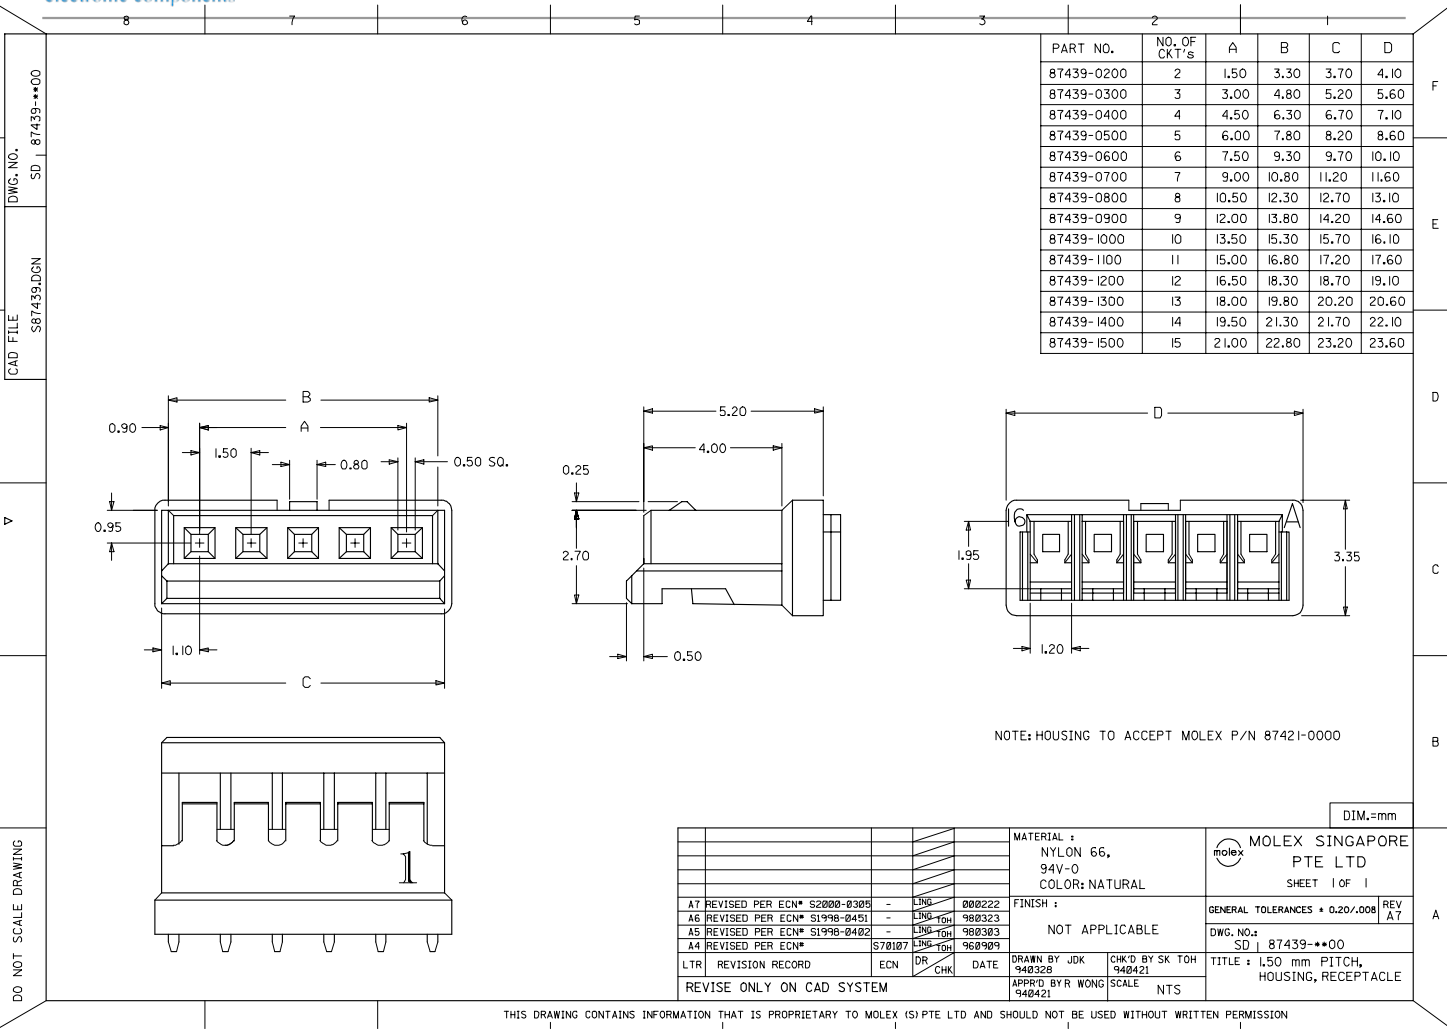

THIS DRAWING CONTAINS INFORMATION THAT IS PROPRIETARY TO MOLEX (S) PTE LTD AND SHOULD NOT BE USED WITHOUT WRITTEN PERMISSION

DWG. NO. SD 87439-***00

CAD FILE S87439.DGN

V

DO NOT SCALE DRAWING

F

E

D

C

B

A