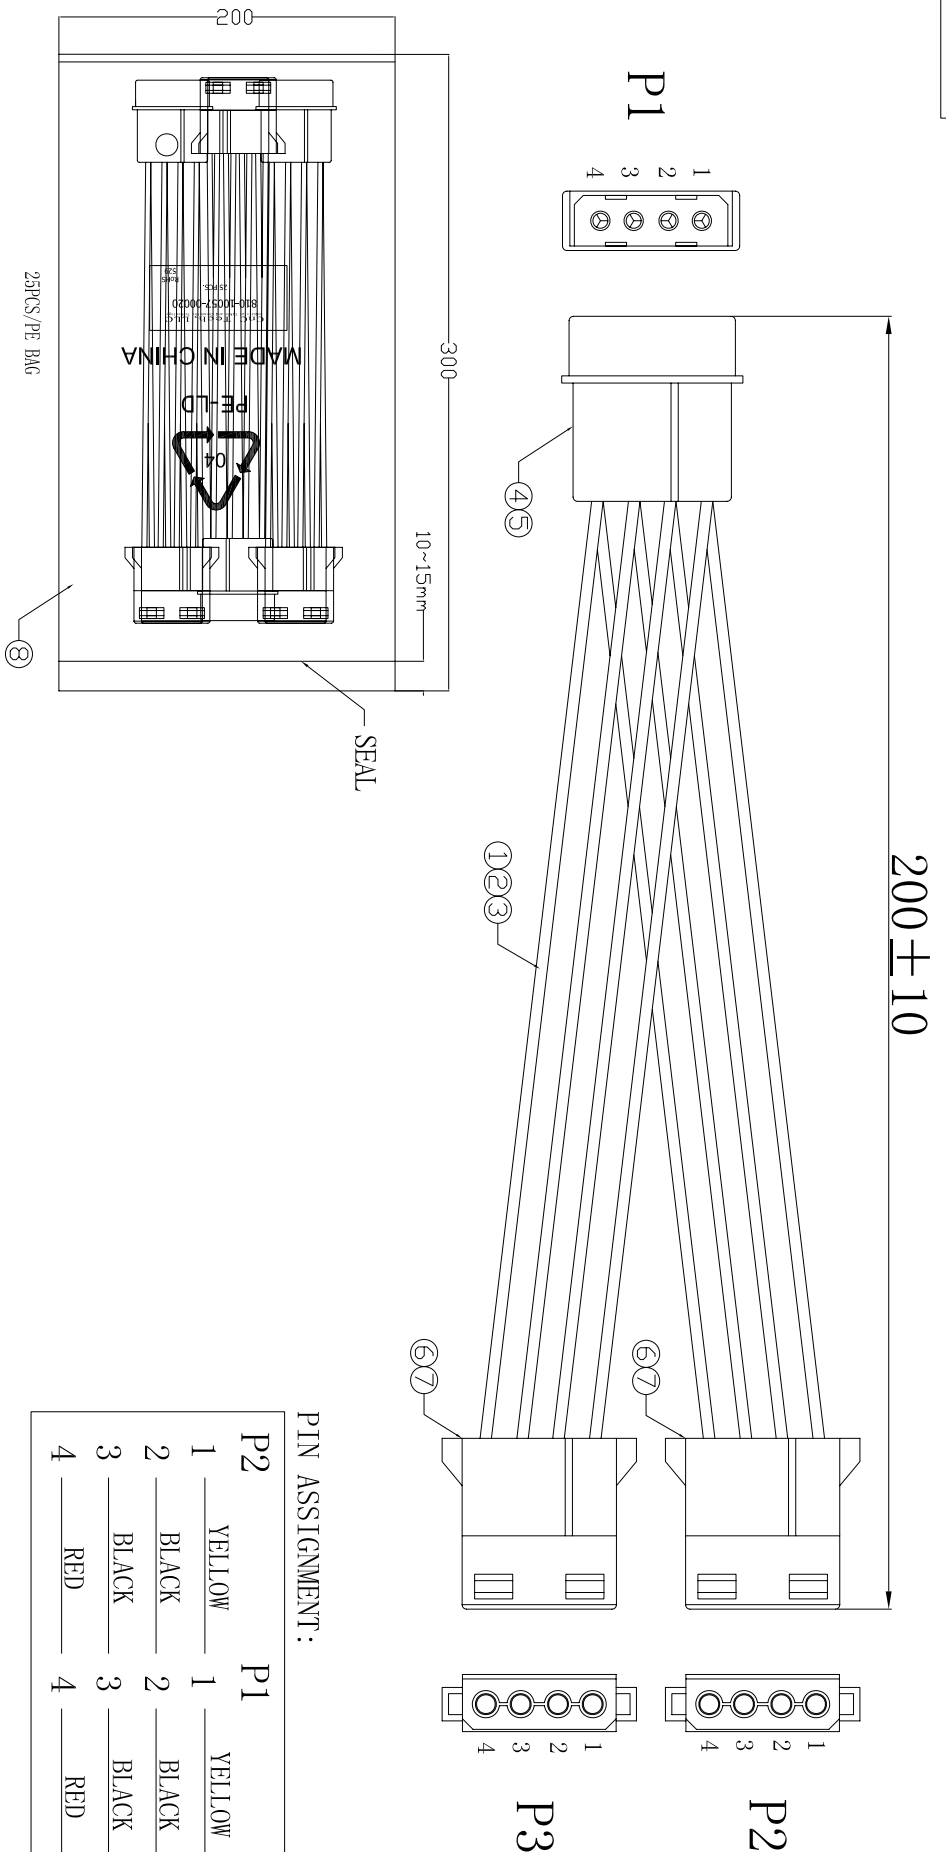

## Excellent Integrated System Limited

Stocking Distributor

Click to view price, real time Inventory, Delivery & Lifecycle Information:

[CNC Tech](#)  
[810-10057-00020](#)

For any questions, you can email us directly:  
[sales@integrated-circuit.com](mailto:sales@integrated-circuit.com)

UNIT:MM

⑧	PE BAG	1/25	CLEAR SIZE:200*300*0.05mm PRINT BLACK"MADE IN CHINA"+"25PCS" 及印生产周期,有透气孔.
⑦	TER	8	BIG 4PIN FEMALE TERMINAL, PH=5.08mm MATERIAL:BRASS T1N-PLATED
⑥	HSG	2	BIG 4PIN MALE HOUSING, PH=5.08mm INSULATOR WHITE.
⑤	TER	4	BIG 4PIN MALE TERMINAL, PH=5.08mm MATERIAL:BRASS T1N-PLATED(高脚双轴18AWG线).
④	HSG	1	BIG 4PIN HOUSING FEMALE, PH=5.08mm INSULATOR WHITE.
③	CABLE	2	RED UL1007 18AWG(34/0.16) OD2.0 L=180+1/-0mm.
②	CABLE	4	BLACK UL1007 18AWG(34/0.16) OD2.0 L=180+1/-0mm.
①	CABLE	2	YELLOW UL1007 18AWG(34/0.16) OD2.0 L=180+1/-0mm.
NO.	NAME	Q'TY	SPECIFICATION

**CNC Tech, LLC**  
 Industrial Cable and Connector Technology

DRAWN BY	ZHONGHS	DRAWING NO.	
CHECKED BY		CUSTOMER	
APPROVAL BY		ITEM NO.	810-10057-00020
DECIDE BY		DATE	2012-02-06
VERSIONS/EDITION	A/0	PROJECTION	