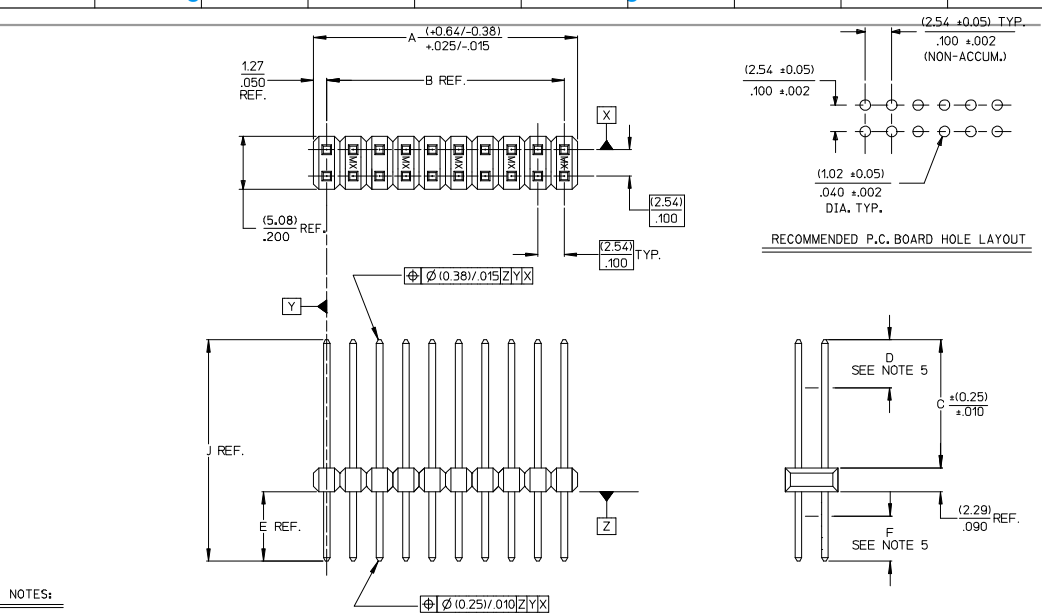

CKT. SIZE	DIM. A REF.		DIM. B REF.		
	(MM)	INCH	(MM)	INCH	
J	4	(5.08)	.200	(2.54)	.100
	6	(7.62)	.300	(5.08)	.200
	8	(10.16)	.400	(7.62)	.300
	10	(12.70)	.500	(10.16)	.400
	12	(15.24)	.600	(12.70)	.500
	14	(17.78)	.700	(15.24)	.600
I	16	(20.32)	.800	(17.78)	.700
	18	(22.86)	.900	(20.32)	.800
	20	(25.40)	1.000	(22.86)	.900
	22	(27.94)	1.100	(25.40)	1.000
	24	(30.48)	1.200	(27.94)	1.100
	26	(33.02)	1.300	(30.48)	1.200
	28	(35.56)	1.400	(33.02)	1.300
H	30	(38.10)	1.500	(35.56)	1.400
	32	(40.64)	1.600	(38.10)	1.500
	34	(43.18)	1.700	(40.64)	1.600
	36	(45.72)	1.800	(43.18)	1.700
	38	(48.26)	1.900	(45.72)	1.800
	40	(50.80)	2.000	(48.26)	1.900
G	42	(53.34)	2.100	(50.80)	2.000
	44	(55.88)	2.200	(53.34)	2.100
	46	(58.42)	2.300	(55.88)	2.200
	48	(60.96)	2.400	(58.42)	2.300
	50	(63.50)	2.500	(60.96)	2.400
	52	(66.04)	2.600	(63.50)	2.500
	54	(68.58)	2.700	(66.04)	2.600
F	56	(71.12)	2.800	(68.58)	2.700
	58	(73.66)	2.900	(71.12)	2.800
	60	(76.20)	3.000	(73.66)	2.900
	62	(78.74)	3.100	(76.20)	3.000
	64	(81.28)	3.200	(78.74)	3.100
	66	(83.82)	3.300	(81.28)	3.200
	68	(86.36)	3.400	(83.82)	3.300
E	70	(88.90)	3.500	(86.36)	3.400
	72	(91.44)	3.600	(88.90)	3.500
	74	(93.98)	3.700	(91.44)	3.600
	76	(96.52)	3.800	(93.98)	3.700
	78	(99.06)	3.900	(96.52)	3.800
	80	(101.60)	4.000	(99.06)	3.900
D	82	(104.14)	4.100	(101.60)	4.000
	84	(106.68)	4.200	(104.14)	4.100
	86	(109.22)	4.300	(106.68)	4.200
	88	(111.76)	4.400	(109.22)	4.300
	90	(114.30)	4.500	(111.76)	4.400
	92	(116.84)	4.600	(114.30)	4.500
C	94	(119.38)	4.700	(116.84)	4.600
	96	(121.92)	4.800	(119.38)	4.700
	98	(124.46)	4.900	(121.92)	4.800
	100	(127.00)	5.000	(124.46)	4.900

NOTES:

1. MATERIAL:
   PIN: COPPER ALLOY
   WAFER: GLASS FILLED LCP (LIQUID CRYSTAL POLYMER, UL 94V-0, COLOR: BLACK.
2. FINISH:
   TIN = (0.00380)/0.000150 MINIMUM TIN PLATE OVER (0.00127)/0.000050 MINIMUM NICKEL PLATE OVER (0.00038)/0.000015 MINIMUM GOLD PLATE IN SELECT AREA.
   15 GOLD = (0.00127)/0.000050 MINIMUM NICKEL PLATE OVER (0.00038)/0.000015 MINIMUM GOLD PLATE IN SELECT AREA.
   30 GOLD = (0.00076)/0.000030 MINIMUM NICKEL PLATE OVER (0.00019)/0.0000075 MINIMUM TIN PLATE IN SELECT AREA.
   GT15 = (0.00127)/0.000050 MINIMUM NICKEL PLATE OVER (0.00038)/0.000015 MINIMUM GOLD PLATE IN SELECT AREA.
   (0.00254)/0.000100 MINIMUM TIN PLATE IN SELECT AREA.
   OVER (0.00127)/0.000050 MINIMUM NICKEL PLATE OVERALL.
3. PRODUCT SPECIFICATION NONE
4. PACKAGING INFORMATION: (UNLESS OTHERWISE NOTED IN TABLES)
   BULK PACK PER PK-70873-0353.
5. MEASURE POINT FOR PLATING THICKNESS.
6. FOR ASSEMBLIES WITH VOIDED PINS, REFER TO DRAWING NO. SDA-70280-5001-9999.
7. PIN PUSHOUT FORCE 3 POUNDS MINIMUM IN EITHER DIRECTION.
8. FOR ILLUSTRATION PURPOSES, 20 (DUAL 10) CIRCUIT SIZE IS SHOWN.
9. PINS MEET SOLDERABILITY SPEC SMES-152. ABSENCE OF PLATING PERMISSIBLE AT BANDOLIER PIN FAYING SURFACE. (APPROXIMATELY (0.64)/0.025 INCH LONG BY (0.15)/0.006 INCH WIDE AT 2 LOCATIONS)
10. PARTS CONFORM TO CLASS B OF COSMETIC SPECIFICATION PS-45499-002

ADD P/N 70280-1254 EC NO: LCP2006-2306 DRAWN: JELL 2008/03/3 CHKD: SCHMIDT 2008/04/07 APPROVAL: [Signature] G6	QUALITY SYMBOLS ▽=0 ▽=0	GENERAL TOLERANCES (UNLESS SPECIFIED)		DIMENSION STYLE MM/IN		SCALE 4:1	DESIGN UNITS INCH	THIRD ANGLE PROJECTION		
		4 PLACES ± --- ± ---	3 PLACES ± --- ± .005	2 PLACES ± .13 ± .01	1 PLACE ± 0.25 ± ---	mm	INCH	DRAWN BY SMR DATE 04/19/1993	CHECKED BY DATE	TITLE SALES ASSY-HIGH TEMP. DUAL ROW WAFER W/BREAK-OFF OPT. .025 SQ PINS
		ANGULAR ±1/2°		APPROVED BY SMR DATE 04/19/1993		MATERIAL NO. SEE TABLE		DOCUMENT NO. MOLEX INCORPORATED		
		DRAFT WHERE APPLICABLE MUST REMAIN WITHIN DIMENSIONS		SIZE C THIS DRAWING CONTAINS INFORMATION THAT IS PROPRIETARY TO MOLEX INCORPORATED AND SHOULD NOT BE USED WITHOUT WRITTEN PERMISSION		SHEET NO. 1 OF 9		SDA-70280-0001-4000