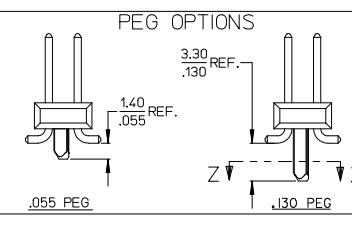

sales@integrated-circuit.com

- NOTES:**
- MATERIALS:** INSULATOR: GLASS FILLED LIQUID CRYSTAL POLYMER (LCP), UL94 V-0, COLOR: BLACK
TERMINAL: COPPER ALLOY
 - FINISH:**
59 TIN - 0.00150/0.00059 MIN. BRIGHT TIN OVER NICKEL OVERALL.
150 TIN - 0.00381/0.00150 MIN. BRIGHT TIN OVER NICKEL OVERALL.
REFLOWED MATTE TIN - 0.00152/0.00060 MIN. REFLOWED MATTE TIN OVER NICKEL OVERALL.
15 GOLD - 0.00038/0.00015 MIN. GOLD IN SELECT AREA OVER 0.00191/0.00075 MIN. TIN IN SELECT AREA OVER NICKEL OVERALL.
30 GOLD - 0.00076/0.00030 MIN. GOLD IN SELECT AREA OVER 0.00191/0.00075 MIN. TIN IN SELECT AREA OVER NICKEL OVERALL.
50 GOLD - 0.00127/0.00050 MIN. GOLD IN SELECT AREA OVER 0.00254/0.00100 MIN. TIN IN SELECT AREA OVER NICKEL OVERALL.
 - PART TO CONFORM TO PS-71308.
 - PACKAGING (SEE CHARTS): BULK: PER PK-70873-0353
TUBES: PER PK-70873-0041.
71308-82** IN TUBES: PER PK-70873-042.
TUBES W/ VAC CAPS: PER PK-70873-0691
TAPE AND REEL W/ VAC CAPS: PER PK-70873-0805.
SEE SHEET 3 FOR TAPE & REEL PRODUCT WITH SHALLOW POCKET REQUIREMENTS.
 - TYP. DIMENSIONS FOR LANDS SURROUNDING HOLES FOR RETENTION PEGS.
 - PIN SOLERABILITY PER MOLEX SPEC. SMES-152.
 - SEE SHEETS 2-6 FOR CHARTED DIMS., PART/EDP NO'S, AND VOIDED CIRCUITS.
 - PIN PUSHOUT FORCE: 3 LBS. MINIMUM.
 - PICK-N-PLACE CAPS WILL BE PLACED SO THAT VACUUM PICK UP AREA WILL BE IN CENTER OF PART.
 - COPLANARITY FOR CIRCUIT SIZES UP TO 40 IS 0.15 MM/0.06 INCH. FOR CIRCUIT SIZES 42 AND LARGER, CONTACT MOLEX SALES DEPARTMENT.
 - THIS PART CONFORMS TO CLASS B REQUIREMENTS OF COSMETIC SPECIFICATION PS-45499-002.
 - MEASURE POINT FOR PLATING THICKNESS.