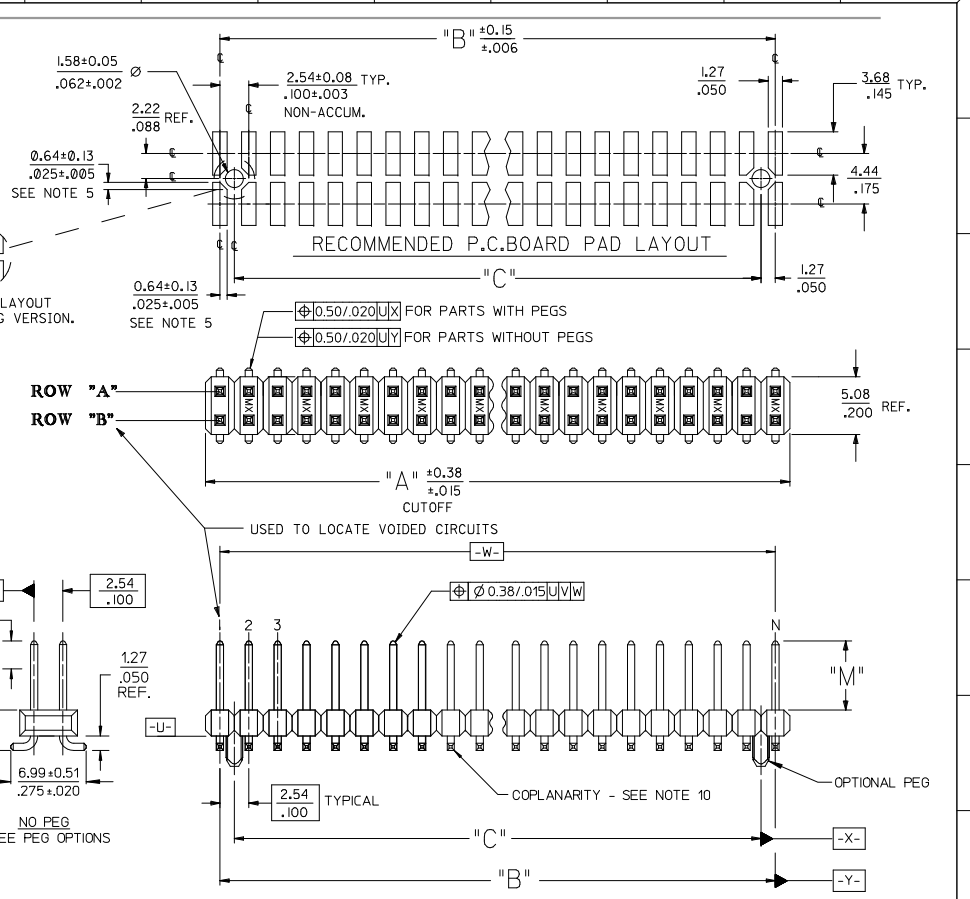

QUALITY SYMBOLS	GENERAL TOLERANCES (UNLESS SPECIFIED)		DIMENSION STYLE		SCALE	DESIGN UNITS	THIRD ANGLE PROJECTION
	mm	INCH	MM/IN	DATE			
▽=0	4 PLACES ± ---	± ---	KMS	1999/10/15	INCH	INCH	SALES ASSY INSULATOR DUAL ROW SMT W/BREAK-OFF .025SQ PIN GULLWING .100 molex SD-71308-001
▽=0.05	3 PLACES ± ---	± .005	KMS	1999/10/15			
▽=0.13	2 PLACES ± 0.13	± .010	KMS	1999/10/15			
▽=0.25	1 PLACE ± 0.25	± ---	KMS	1999/10/15			
▽=0	0 PLACE ± ---	± ---	KMS	1999/10/15			MATERIAL NO. DOCUMENT NO. SHEET NO. 1 OF 6