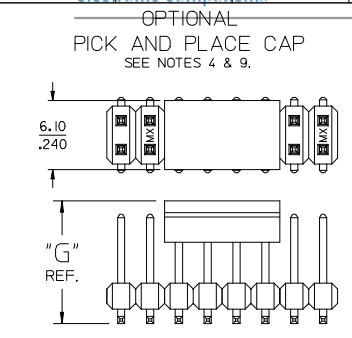

sales@integrated-circuit.com

- NOTES:**
- MATERIALS:** INSULATOR: GLASS FILLED LIQUID CRYSTAL POLYMER (LCP), UL94 V-0, COLOR: BLACK
TERMINAL: COPPER ALLOY
 - FINISH:**
59 TIN - 0.00150/0.00059 MIN. BRIGHT TIN OVER NICKEL OVERALL.
150 TIN - 0.00381/0.00150 MIN. BRIGHT TIN OVER NICKEL OVERALL.
REFLOWED MATTE TIN - 0.00152/0.00060 MIN. REFLOWED MATTE TIN OVER NICKEL OVERALL.
15 GOLD - 0.00038/0.00015 MIN. GOLD IN SELECT AREA OVER 0.00191/0.00075 MIN. TIN IN SELECT AREA OVER NICKEL OVERALL.
30 GOLD - 0.00076/0.00030 MIN. GOLD IN SELECT AREA OVER 0.00191/0.00075 MIN. TIN IN SELECT AREA OVER NICKEL OVERALL.
50 GOLD - 0.00127/0.00050 MIN. GOLD IN SELECT AREA OVER 0.00254/0.00100 MIN. TIN IN SELECT AREA OVER NICKEL OVERALL.
 - PART TO CONFORM TO PS-71308.
 - PACKAGING (SEE CHARTS): BULK: PER PK-70873-0353
TUBES: PER PK-70873-0041.
71308-82** IN TUBES: PER PK-70873-042.
TUBES W/ VAC CAPS: PER PK-70873-0691
TAPE AND REEL W/ VAC CAPS: PER PK-70873-0805.
SEE SHEET 3 FOR TAPE & REEL PRODUCT WITH SHALLOW POCKET REQUIREMENTS.
 - TYP. DIMENSIONS FOR LANDS SURROUNDING HOLES FOR RETENTION PEGS.
 - PIN SOLERABILITY PER MOLEX SPEC. SMES-152.
 - SEE SHEETS 2-6 FOR CHARTED DIMS., PART/EDP NO'S, AND VOIDED CIRCUITS.
 - PIN PUSHOUT FORCE: 3 LBS. MINIMUM.
 - PICK-N-PLACE CAPS WILL BE PLACED SO THAT VACUUM PICK UP AREA WILL BE IN CENTER OF PART.
 - COPLANARITY FOR CIRCUIT SIZES UP TO 40 IS 0.15 MM/0.06 INCH. FOR CIRCUIT SIZES 42 AND LARGER, CONTACT MOLEX SALES DEPARTMENT.
 - THIS PART CONFORMS TO CLASS B REQUIREMENTS OF COSMETIC SPECIFICATION PS-45499-002.
 - MEASURE POINT FOR PLATING THICKNESS.