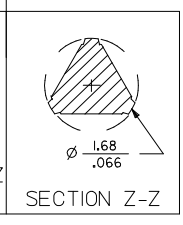

QUALITY SYMBOLS	GENERAL TOLERANCES (UNLESS SPECIFIED)		DIMENSION STYLE		SCALE	DESIGN UNITS	THIRD ANGLE PROJECTION
	mm	INCH	MM/IN	DATE			
▽=0	4 PLACES ± ---	± ---	KMS	1999/10/15	INCH	INCH	SALES ASSY INSULATOR DUAL ROW SMT W/BREAK-OFF .025SQ PIN GULLWING .100 molex SD-71308-001
▽=0.05	3 PLACES ± ---	± .005	KMS	1999/10/15			
▽=0.13	2 PLACES ± 0.13	± .010	KMS	1999/10/15			
▽=0.25	1 PLACE ± 0.25	± ---	KMS	1999/10/15			
▽=0	0 PLACE ± ---	± ---	KMS	1999/10/15			MATERIAL NO. DOCUMENT NO. SHEET NO. 1 OF 6