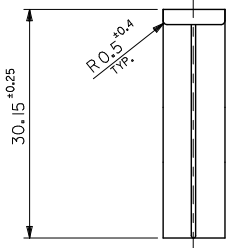

sales@integrated-circuit.com

10 9 8 7 6 5 4 3 2 1

F
E
D
C
B
A

注記

NOTE

1. () 内寸法は参考値
DIMENSIONS IN () ARE REFERENCE
2. 材料 : ナイロン66
MATERIAL : NYLON66

YELLOW	39-01-9015	3191-01P1-YE	94V-2
RED	39-01-9014	3191-01P1-RE	94V-2
BLUE	39-01-9013	3191-01P1-BU	94V-2
NATURAL	39-03-6013	3191-01P1-201	94V-0
NATURAL	39-03-6012	3191-01P1	94V-2
色 COLOR	POLYBAG PACKAGE		モデル番号 MODEL NO.
	オーダー番号 ORDER NO.		

REVISED EC NO. J2013-0829 DRAWN BY DRINKAWASHIO 2013/01/28 CHECKED BY CHIKIDAKAKAWA 2013/01/31 APPR: YOTO 2013/04/16 REV K	GENERAL TOLERANCES (UNLESS SPECIFIED)		DIMENSION STYLE MM ONLY	SCALE 2:1	DESIGN UNITS METRIC	THIRD ANGLE PROJECTION
	10 UNDER	±---	DRAWN BY H. IJIMA	DATE '96/06/26	TITLE 1 CKT. PLUG HSG (.093 DIA. TERMINAL)	
	10 OVER 30 UNDER	±---	CHECKED BY M. FUKUSHIMA	DATE '96/06/26		
	30 OVER	±---	APPROVED BY M. ENOMOTO	DATE '96/06/26		
	ANGULAR ±---°		MATERIAL NO.		DOCUMENT NO.	SHEET NO. 1 OF 1
DRAFT WHERE APPLICABLE MUST REMAIN WITHIN DIMENSIONS		SEE CHART		SD-3191-002		
SIZE A3 THIS DRAWING CONTAINS INFORMATION THAT IS PROPRIETARY TO MOLEX INCORPORATED AND SHOULD NOT BE USED WITHOUT WRITTEN PERMISSION						