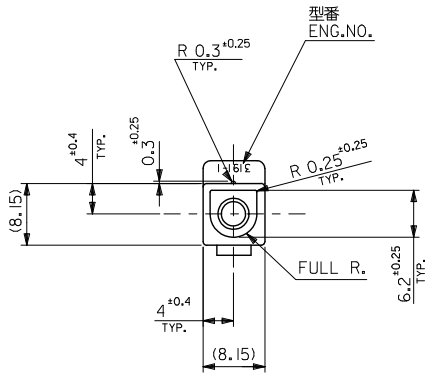

sales@integrated-circuit.com

10 9 8 7 6 5 4 3 2 1

F
E
D
C
B
A

注記

NOTE

1. () 内寸法は参考値
DIMENSIONS IN () ARE REFERENCE
2. 材料 : ナイロン66
MATERIAL : NYLON66

YELLOW	39-01-9015	3191-01P1-YE	94V-2
RED	39-01-9014	3191-01P1-RE	94V-2
BLUE	39-01-9013	3191-01P1-BU	94V-2
NATURAL	39-03-6013	3191-01P1-201	94V-0
NATURAL	39-03-6012	3191-01P1	94V-2
色 COLOR	POLYBAG PACKAGE		モデル番号 MODEL NO.
	オーダー番号 ORDER NO.		

REVISED EC NO. J2013-0829 DRAWN BY DRINKAWASHIO 2013/01/28 CHECKED BY CHIKIDAKAKAWA 2013/01/31 APPR: YOTO 2013/04/16 REV K	GENERAL TOLERANCES (UNLESS SPECIFIED)		DIMENSION STYLE MM ONLY	SCALE 2:1	DESIGN UNITS METRIC	THIRD ANGLE PROJECTION
	10 UNDER	±---	DRAWN BY H. IJIMA	DATE '96/06/26	TITLE 1 CKT. PLUG HSG (.093 DIA. TERMINAL)	
	10 OVER 30 UNDER	±---	CHECKED BY M. FUKUSHIMA	DATE '96/06/26		
	30 OVER	±---	APPROVED BY M. ENOMOTO	DATE '96/06/26		
	ANGULAR ±---°		MATERIAL NO.		DOCUMENT NO.	SHEET NO. 1 OF 1
DRAFT WHERE APPLICABLE MUST REMAIN WITHIN DIMENSIONS		SEE CHART		SD-3191-002		
SIZE A3 THIS DRAWING CONTAINS INFORMATION THAT IS PROPRIETARY TO MOLEX INCORPORATED AND SHOULD NOT BE USED WITHOUT WRITTEN PERMISSION						