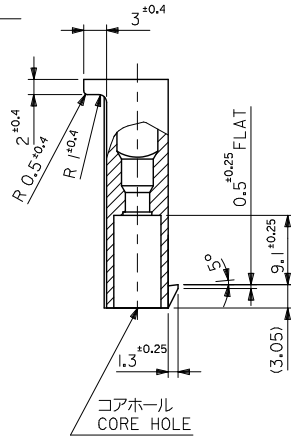

sales@integrated-circuit.com

10 9 8 7 6 5 4 3 2 1

F
E
D
C
B
A

注記

NOTE

1. () 内寸法は参考値
DIMENSIONS IN () ARE REFERENCE
2. 材料 : ナイロン66
MATERIAL : NYLON66

YELLOW	39-01-9015	3191-01P1-YE	94V-2
RED	39-01-9014	3191-01P1-RE	94V-2
BLUE	39-01-9013	3191-01P1-BU	94V-2
NATURAL	39-03-6013	3191-01P1-201	94V-0
NATURAL	39-03-6012	3191-01P1	94V-2
色 COLOR	POLYBAG PACKAGE		モデル番号 MODEL NO.
	オーダー番号 ORDER NO.		

REVISED EC NO. J2013-0829 DRAWN BY DRINKAWASHIO 2013/01/28 CHECKED BY CHIKIDAKAKAWA 2013/01/31 APPR: YOTO 2013/04/16 REV K	GENERAL TOLERANCES (UNLESS SPECIFIED)		DIMENSION STYLE MM ONLY	SCALE 2:1	DESIGN UNITS METRIC	THIRD ANGLE PROJECTION
	10 UNDER	±---	DRAWN BY H. IJIMA	DATE '96/06/26	TITLE 1 CKT. PLUG HSG (.093 DIA. TERMINAL)	
	10 OVER 30 UNDER	±---	CHECKED BY M. FUKUSHIMA	DATE '96/06/26		
	30 OVER	±---	APPROVED BY M. ENOMOTO	DATE '96/06/26		
	ANGULAR ±---°		MATERIAL NO.		DOCUMENT NO.	SHEET NO. 1 OF 1
DRAFT WHERE APPLICABLE MUST REMAIN WITHIN DIMENSIONS		SEE CHART		SD-3191-002		
SIZE A3 THIS DRAWING CONTAINS INFORMATION THAT IS PROPRIETARY TO MOLEX INCORPORATED AND SHOULD NOT BE USED WITHOUT WRITTEN PERMISSION						