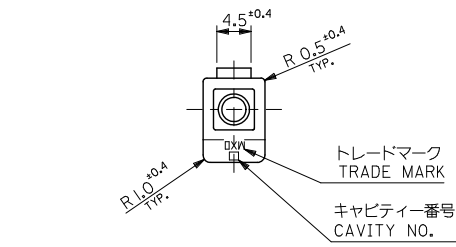

sales@integrated-circuit.com

10 9 8 7 6 5 4 3 2 1

F
E
D
C
B
A

注記

NOTE

1. () 内寸法は参考値
DIMENSIONS IN () ARE REFERENCE
2. 材料 : ナイロン66
MATERIAL : NYLON66

YELLOW	39-01-9015	3191-01P1-YE	94V-2
RED	39-01-9014	3191-01P1-RE	94V-2
BLUE	39-01-9013	3191-01P1-BU	94V-2
NATURAL	39-03-6013	3191-01P1-201	94V-0
NATURAL	39-03-6012	3191-01P1	94V-2
色 COLOR	POLYBAG PACKAGE		モデル番号 MODEL NO.
	オーダー番号 ORDER NO.		

REVISED EC NO. J2013-0829 DRAWN BY DRINKAWASHIO 2013/01/28 CHECKED BY CHIKIDAKAKAWA 2013/01/31 APPR: YOTO 2013/04/16 REV K	GENERAL TOLERANCES (UNLESS SPECIFIED)		DIMENSION STYLE MM ONLY	SCALE 2:1	DESIGN UNITS METRIC	THIRD ANGLE PROJECTION
	10 UNDER	±---	DRAWN BY H. IJIMA	DATE '96/06/26	TITLE 1 CKT. PLUG HSG (.093 DIA. TERMINAL)	
	10 OVER 30 UNDER	±---	CHECKED BY M. FUKUSHIMA	DATE '96/06/26		
	30 OVER	±---	APPROVED BY M. ENOMOTO	DATE '96/06/26		
	ANGULAR ±---°		MATERIAL NO.		DOCUMENT NO.	SHEET NO. 1 OF 1
DRAFT WHERE APPLICABLE MUST REMAIN WITHIN DIMENSIONS		SEE CHART		SD-3191-002		
SIZE A3 THIS DRAWING CONTAINS INFORMATION THAT IS PROPRIETARY TO MOLEX INCORPORATED AND SHOULD NOT BE USED WITHOUT WRITTEN PERMISSION						