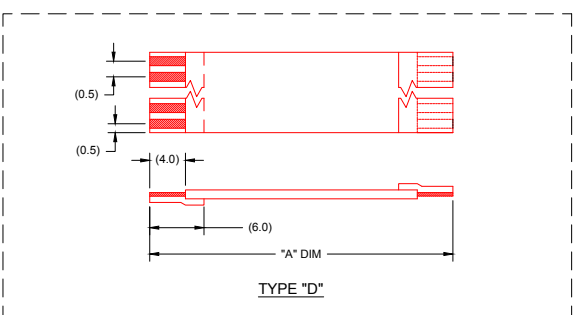

NOTES:
1. NO PRINTING ON JUMPER CABLE UNLESS OTHERWISE SPECIFIED. IF PRINTING IS REQUIRED, THEN IT WOULD BE CONSIDERED A SPECIAL JUMPER CABLE.

REINFORCEMENT LENGTH WAS (6.0) EC NO. USW2012-0098 DRAWN: MFI 2011/09/29	QUALITY SYMBOL	GENERAL TOLERANCES (UNLESS SPECIFIED)	DIMENSION STYLE	SCALE	DESIGN UNITS	THIRD ANGLE PROJECTION
	▽=0 ◇=0	mm INCH	MM	---	METRIC	
		4 PLACES ±-- ±-- 3 PLACES ±-- ±-- 2 PLACES ±-- ±-- 1 PLACE ±-- ±--	DRAWN BY DATE CHECKED BY DATE APPROVED BY DATE	TITLE	0.50MM CENTER FFC JUMPER CABLE AU PLATING	
		ANGULAR ±1/2°	MATERIAL NO. SEE CHART DATE 2010/11/30	DOCUMENT NO. SD-15020-001	MOLEX INCORPORATED	
	DRAFT WHERE APPLICABLE MUST REMAIN WITHIN DIMENSIONS	SIZE C	THIS DRAWING CONTAINS INFORMATION THAT IS PROPRIETARY TO MOLEX INCORPORATED AND SHOULD NOT BE USED WITHOUT WRITTEN PERMISSION			