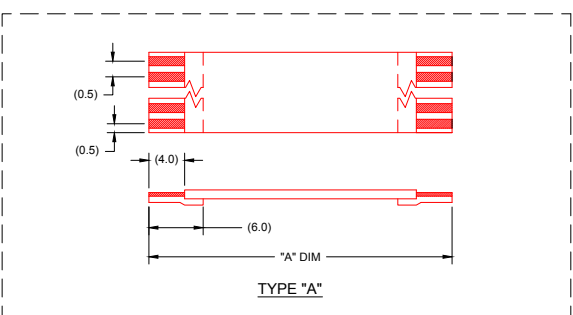

NOTES:
1. NO PRINTING ON JUMPER CABLE UNLESS OTHERWISE SPECIFIED. IF PRINTING IS REQUIRED, THEN IT WOULD BE CONSIDERED A SPECIAL JUMPER CABLE.

REINFORCEMENT LENGTH WAS (6.0) EC NO. USW2012-0098 DRAWN: MFI 2011/09/29	QUALITY SYMBOL	GENERAL TOLERANCES (UNLESS SPECIFIED)	DIMENSION STYLE	SCALE	DESIGN UNITS	THIRD ANGLE PROJECTION
	▽=0 ◇=0	mm INCH	MM	---	METRIC	
		4 PLACES ±-- ±-- 3 PLACES ±-- ±-- 2 PLACES ±-- ±-- 1 PLACE ±-- ±--	DRAWN BY DATE CHECKED BY DATE APPROVED BY DATE	TITLE	0.50MM CENTER FFC JUMPER CABLE AU PLATING	
		ANGULAR ±1/2°	MATERIAL NO. SEE CHART DATE 2010/11/30	DOCUMENT NO. SD-15020-001	MOLEX INCORPORATED	
	DRAFT WHERE APPLICABLE MUST REMAIN WITHIN DIMENSIONS	SIZE C	THIS DRAWING CONTAINS INFORMATION THAT IS PROPRIETARY TO MOLEX INCORPORATED AND SHOULD NOT BE USED WITHOUT WRITTEN PERMISSION			