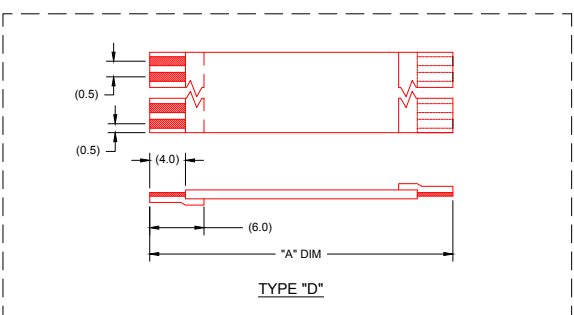

**NOTES:**  
 1. NO PRINTING ON JUMPER CABLE UNLESS OTHERWISE SPECIFIED. IF PRINTING IS REQUIRED, THEN IT WOULD BE CONSIDERED A SPECIAL JUMPER CABLE.

REINFORCEMENT LENGTH WAS (6.0) EC NO. USW2012-0098 DRAWN: MFI 2011/09/29 DESCRIPTION:	QUALITY SYMBOL ▽=0 ∇=0	GENERAL TOLERANCES (UNLESS SPECIFIED) mm INCH 4 PLACES ±-- ±-- 3 PLACES ±-- ±-- 2 PLACES ±-- ±-- 1 PLACE ±-- ±-- ANGULAR ±1/2°	DIMENSION STYLE MM DRAWN BY DATE CHECKED BY DATE APPROVED BY DATE MATERIAL NO. SEE CHART	SCALE --- DESIGN UNITS METRIC	THIRD ANGLE PROJECTION
	0.50MM CENTER FFC JUMPER CABLE AU PLATING				
	MOLEX INCORPORATED				
	DRAFT WHERE APPLICABLE MUST REMAIN WITHIN DIMENSIONS			SHEET NO. 1 OF 2	