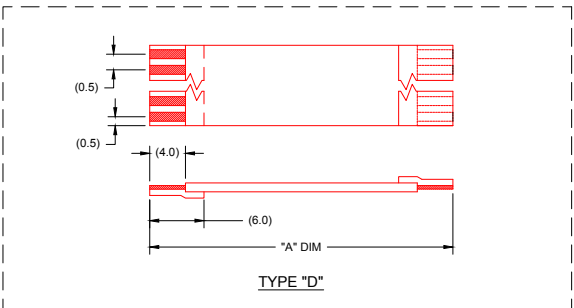

NOTES:
1. NO PRINTING ON JUMPER CABLE UNLESS OTHERWISE SPECIFIED. IF PRINTING IS REQUIRED, THEN IT WOULD BE CONSIDERED A SPECIAL JUMPER CABLE.

REINFORCEMENT LENGTH WAS (6.0) EC NO. USW2012-0098 DRAWN: MFI 2011/09/29	QUALITY SYMBOL	GENERAL TOLERANCES (UNLESS SPECIFIED)	DIMENSION STYLE	SCALE	DESIGN UNITS	THIRD ANGLE PROJECTION
	▽=0 ∠=0	mm INCH	MM	---	METRIC	
		4 PLACES ±-- ±-- 3 PLACES ±-- ±-- 2 PLACES ±-- ±-- 1 PLACE ±-- ±--	DRAWN BY DATE CHECKED BY DATE APPROVED BY DATE	TITLE	0.50MM CENTER FFC JUMPER CABLE AU PLATING	
		ANGULAR ±1/2°	MATERIAL NO. SEE CHART DATE 2010/11/30	MOLEX INCORPORATED	DOCUMENT NO. SD-15020-001	SHEET NO. 1 OF 2