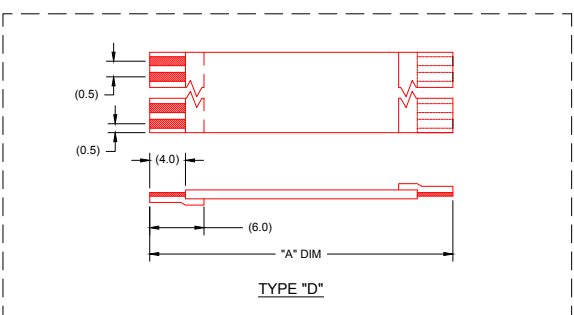

**NOTES:**  
 1. NO PRINTING ON JUMPER CABLE UNLESS OTHERWISE SPECIFIED. IF PRINTING IS REQUIRED, THEN IT WOULD BE CONSIDERED A SPECIAL JUMPER CABLE.

REINFORCEMENT LENGTH WAS (6.0) EC NO. USW2012-0098 DRAWN: MFI 2011/09/29 DESCRIPTION:	QUALITY SYMBOL ▽=0 ∇=0	GENERAL TOLERANCES (UNLESS SPECIFIED) mm INCH 4 PLACES ±-- ±-- 3 PLACES ±-- ±-- 2 PLACES ±-- ±-- 1 PLACE ±-- ±-- ANGULAR ±1/2°	DIMENSION STYLE MM DRAWN BY DATE CHECKED BY DATE APPROVED BY DATE DRASMUSS 2010/11/30	SCALE --- DESIGN UNITS METRIC	THIRD ANGLE PROJECTION
	TITLE <b>0.50MM CENTER FFC JUMPER CABLE AU PLATING</b>				
	MATERIAL NO. SEE CHART DOCUMENT NO. SD-15020-001 MOLEX INCORPORATED				
	DRAFT WHERE APPLICABLE MUST REMAIN WITHIN DIMENSIONS THIS DRAWING CONTAINS INFORMATION THAT IS PROPRIETARY TO MOLEX INCORPORATED AND SHOULD NOT BE USED WITHOUT WRITTEN PERMISSION SHEET NO. 1 OF 2				