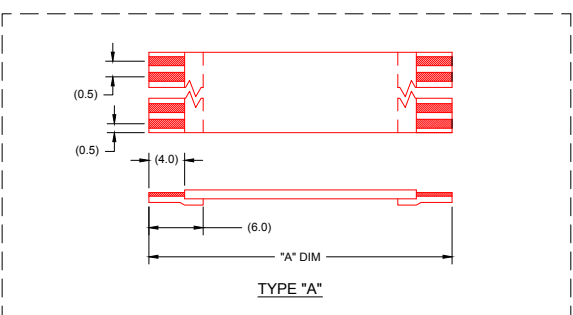

**NOTES:**  
 1. NO PRINTING ON JUMPER CABLE UNLESS OTHERWISE SPECIFIED. IF PRINTING IS REQUIRED, THEN IT WOULD BE CONSIDERED A SPECIAL JUMPER CABLE.

REINFORCEMENT LENGTH WAS (6.0) EC NO. USW2012-0098 DRAWN: MFI 2011/09/29 DESCRIPTION:	QUALITY SYMBOL ▽=0 ∇=0	GENERAL TOLERANCES (UNLESS SPECIFIED) mm INCH 4 PLACES ±-- ±-- 3 PLACES ±-- ±-- 2 PLACES ±-- ±-- 1 PLACE ±-- ±-- ANGULAR ±1/2°	DIMENSION STYLE MM DRAWN BY DATE CHECKED BY DATE APPROVED BY DATE DRASMUSS 2010/11/30	SCALE --- DESIGN UNITS METRIC	THIRD ANGLE PROJECTION
	TITLE <b>0.50MM CENTER FFC JUMPER CABLE AU PLATING</b>				
	MATERIAL NO. SEE CHART DOCUMENT NO. SD-15020-001 MOLEX INCORPORATED				
	DRAFT WHERE APPLICABLE MUST REMAIN WITHIN DIMENSIONS THIS DRAWING CONTAINS INFORMATION THAT IS PROPRIETARY TO MOLEX INCORPORATED AND SHOULD NOT BE USED WITHOUT WRITTEN PERMISSION SHEET NO. 1 OF 2				