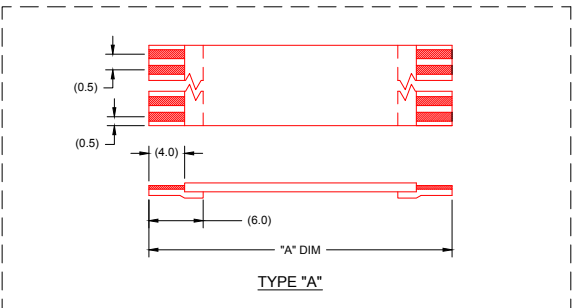

NOTES:
 1. NO PRINTING ON JUMPER CABLE UNLESS OTHERWISE SPECIFIED. IF PRINTING IS REQUIRED, THEN IT WOULD BE CONSIDERED A SPECIAL JUMPER CABLE.

REINFORCEMENT LENGTH WAS (6.0) EC NO. USW2012-0098 DRAWN: MFI 2011/09/29 DESCRIPTION:	QUALITY SYMBOL	GENERAL TOLERANCES (UNLESS SPECIFIED)	DIMENSION STYLE	SCALE	DESIGN UNITS	THIRD ANGLE PROJECTION
	▽=0	mm INCH	MM	---	METRIC	
	∇=0	4 PLACES ±-- ±--	DRAWN BY DATE	TITLE		
		3 PLACES ±-- ±--	CHECKED BY DATE	0.50MM CENTER FFC JUMPER CABLE AU PLATING		
	2 PLACES ±-- ±--	1 PLACE ±-- ±--	APPROVED BY DATE	MOLEX INCORPORATED		
		ANGULAR ±1/2°	MATERIAL NO.	DOCUMENT NO.		
		DRAFT WHERE APPLICABLE MUST REMAIN WITHIN DIMENSIONS	SEE CHART	SD-15020-001		
			SIZE C	THIS DRAWING CONTAINS INFORMATION THAT IS PROPRIETARY TO MOLEX INCORPORATED AND SHOULD NOT BE USED WITHOUT WRITTEN PERMISSION		
				SHEET NO. 1 OF 2		