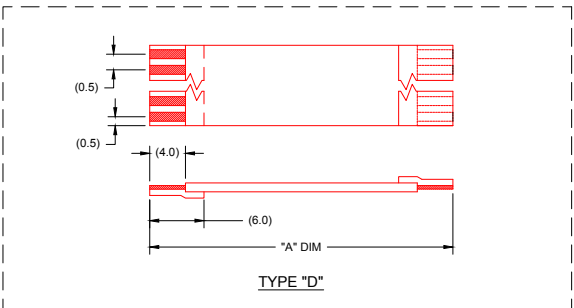

NOTES:
 1. NO PRINTING ON JUMPER CABLE UNLESS OTHERWISE SPECIFIED. IF PRINTING IS REQUIRED, THEN IT WOULD BE CONSIDERED A SPECIAL JUMPER CABLE.

REINFORCEMENT LENGTH WAS (6.0) EC NO. USW2012-0098 DRAWN: MFI 2011/09/29 DESCRIPTION:	QUALITY SYMBOL	GENERAL TOLERANCES (UNLESS SPECIFIED)	DIMENSION STYLE	SCALE	DESIGN UNITS	THIRD ANGLE PROJECTION
	▽=0	mm INCH	MM	---	METRIC	
	∇=0	4 PLACES ±-- ±--	DRAWN BY DATE	TITLE		
		3 PLACES ±-- ±--	CHECKED BY DATE	0.50MM CENTER FFC JUMPER CABLE AU PLATING		
	2 PLACES ±-- ±--	1 PLACE ±-- ±--	APPROVED BY DATE	MOLEX INCORPORATED		
		ANGULAR ±1/2°	MATERIAL NO.	DOCUMENT NO.		
		DRAFT WHERE APPLICABLE MUST REMAIN WITHIN DIMENSIONS	SEE CHART	SD-15020-001		
			SIZE C	THIS DRAWING CONTAINS INFORMATION THAT IS PROPRIETARY TO MOLEX INCORPORATED AND SHOULD NOT BE USED WITHOUT WRITTEN PERMISSION		
				SHEET NO. 1 OF 2		