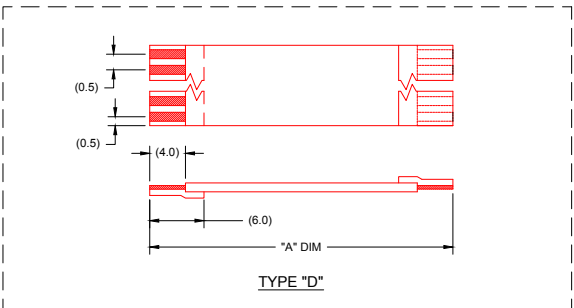

NOTES:
 1. NO PRINTING ON JUMPER CABLE UNLESS OTHERWISE SPECIFIED. IF PRINTING IS REQUIRED, THEN IT WOULD BE CONSIDERED A SPECIAL JUMPER CABLE.

REINFORCEMENT LENGTH WAS (6.0) EC NO. USW2012-0088 DRAWN: MFI 2011/09/29	QUALITY SYMBOL	GENERAL TOLERANCES (UNLESS SPECIFIED)	DIMENSION STYLE	SCALE	DESIGN UNITS	THIRD ANGLE PROJECTION
	▽=0	mm INCH	MM	---	METRIC	
	∇=0	4 PLACES ±-- ±--	DRAWN BY DATE	TITLE	0.50MM CENTER FFC JUMPER CABLE AU PLATING	
		3 PLACES ±-- ±--	CHECKED BY DATE	APPROVED BY DATE	MOLEX INCORPORATED	
	2 PLACES ±-- ±--	1 PLACE ±-- ±--	ANGULAR ±1/2°	MATERIAL NO.	DOCUMENT NO.	SHEET NO.
			DRAFT WHERE APPLICABLE MUST REMAIN WITHIN DIMENSIONS	SEE CHART	SD-15020-001	1 OF 2
				THIS DRAWING CONTAINS INFORMATION THAT IS PROPRIETARY TO MOLEX INCORPORATED AND SHOULD NOT BE USED WITHOUT WRITTEN PERMISSION		