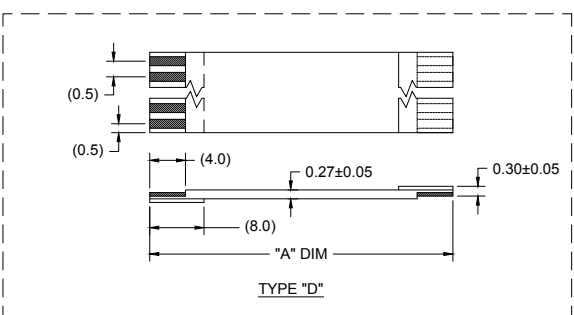

[sales@integrated-circuit.com](mailto:sales@integrated-circuit.com)

0.50MM CENTER FFC JUMPER CABLE (HIGH TEMPERATURE) CHART

Table with 21 columns for dimensions and part numbers, and 20 rows for different cable types (STIFFENER, CKTS 9, 11, 13, 15, 17, 19, 21, 23, 25, 27, 29, 31, 33, 35, 37, 39, 41, 43, 45, 47, 49).

NOTES: 1. NO PRINTING ON JUMPER CABLE UNLESS OTHERWISE SPECIFIED. IF PRINTING IS REQUIRED, THEN IT WOULD BE CONSIDERED A SPECIAL JUMPER CABLE.

QUALITY SYMBOL: 0. QUALITY TOLERANCES (UNLESS SPECIFIED): mm, INCH. DIMENSION STYLE: MM. SCALE: ---. DESIGN UNITS: METRIC. THIRD ANGLE PROJECTION. 0.50MM CENTER FFC JUMPER CABLE. MOLEX INCORPORATED. MATERIAL NO. DRASMUSS 2010/11/17. SEE CHART SD-15266-001. SHEET NO. 2 OF 2. THIS DRAWING CONTAINS INFORMATION THAT IS PROPRIETARY TO MOLEX INCORPORATED AND SHOULD NOT BE USED WITHOUT WRITTEN PERMISSION.