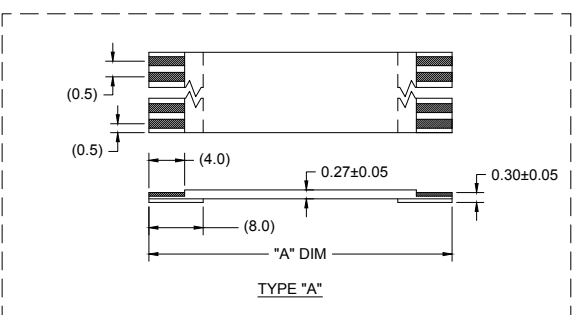

[sales@integrated-circuit.com](mailto:sales@integrated-circuit.com)

0.50MM CENTER FFC JUMPER CABLE (HIGH TEMPERATURE) CHART

Table with 21 columns for dimensions and part numbers, and 20 rows for different cable types (STIFFENER, CKTS 9, 11, 13, 15, 17, 19, 21, 23, 25, 27, 29, 31, 33, 35, 37, 39, 41, 43, 45, 47, 49).

NOTES: 1. NO PRINTING ON JUMPER CABLE UNLESS OTHERWISE SPECIFIED. IF PRINTING IS REQUIRED, THEN IT WOULD BE CONSIDERED A SPECIAL JUMPER CABLE.

QUALITY SYMBOL: 0. QUALITY TOLERANCES (UNLESS SPECIFIED): mm, INCH. DIMENSION STYLE: MM. SCALE: ---. DESIGN UNITS: METRIC. THIRD ANGLE PROJECTION. 0.50MM CENTER FFC JUMPER CABLE. MOLEX INCORPORATED. MATERIAL NO. DRASMUSS 2010/11/17. SEE CHART SD-15266-001. SHEET NO. 2 OF 2. THIS DRAWING CONTAINS INFORMATION THAT IS PROPRIETARY TO MOLEX INCORPORATED AND SHOULD NOT BE USED WITHOUT WRITTEN PERMISSION.