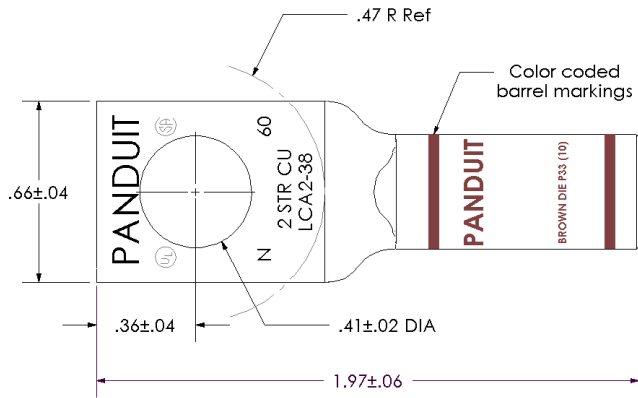

Excellent Integrated System Limited

Stocking Distributor

Click to view price, real time Inventory, Delivery & Lifecycle Information:

[Panduit](#)
[LCA2-38-Q](#)

For any questions, you can email us directly:
sales@integrated-circuit.com

THIS COPY IS PROVIDED ON A RESTRICTED BASIS AND IS NOT TO BE USED IN ANY WAY DETRIMENTAL TO THE INTERESTS OF PANDUIT CORP.

Material	High Conductivity Seamless Copper Tube
Plating	Electro-Tin
Wire Size	2 AWG
Wire Type	Stranded Copper; Class B: Compact, Compressed or Concentric, Class C: Concentric
Wire Strip Length	15/16 in.
Stud Size	3/8 in.
UL Listed Wire Connector	Yes, for applications up to 35kv. Consult cable manufacturer for voltage stress relief instructions with applications greater than 2000 volts.
UL Temperature Rating	90 ° C
C.S.A Certified Wire Connector	Yes
Panduit Color Code on Barrel	BROWN
Panduit Die Index No. on Barrel	P33
Alternate Industry Die Index No. () on Barrel	(10)

				PANDUIT CORP. TINLEY PARK, ILLINOIS	
				LCA2-38-Q Copper Lug - One-Hole, Standard Barrel	
00	9/02	SAB	DRL	RELEASED	10318
REV	DATE	BY	CHK	DESCRIPTION	ECN
					SCALE N/A
				DRAWING NO / CAD FILE	LCA2-38-CUST