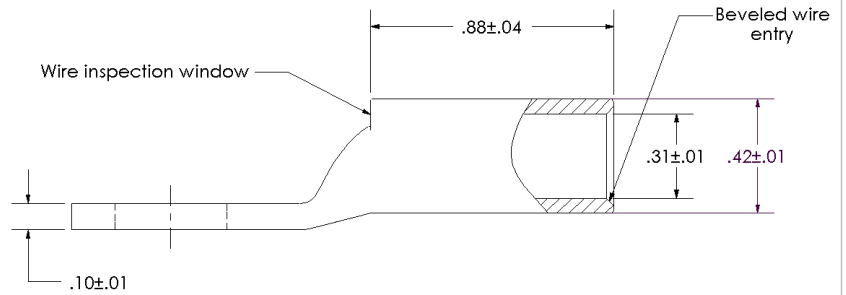

THIS COPY IS PROVIDED ON A RESTRICTED BASIS AND IS NOT TO BE USED IN ANY WAY DETRIMENTAL TO THE INTERESTS OF PANDUIT CORP.

Material	High Conductivity Seamless Copper Tube
Plating	Electro-Tin
Wire Size	2 AWG
Wire Type	Stranded Copper; Class B: Compact, Compressed or Concentric, Class C: Concentric
Wire Strip Length	15/16 in.
Stud Size	3/8 in.
UL Listed Wire Connector	Yes, for applications up to 35kv. Consult cable manufacturer for voltage stress relief instructions with applications greater than 2000 volts.
UL Temperature Rating	90 ° C
C.S.A Certified Wire Connector	Yes
Panduit Color Code on Barrel	BROWN
Panduit Die Index No. on Barrel	P33
Alternate Industry Die Index No. () on Barrel	(10)

				PANDUIT CORP. TINLEY PARK, ILLINOIS	
				LCA2-38-Q Copper Lug - One-Hole, Standard Barrel	
00	9/02	SAB	DRL	RELEASED	10318
REV	DATE	BY	CHK	DESCRIPTION	ECN
					SCALE N/A
				DRAWING NO / CAD FILE	LCA2-38-CUST