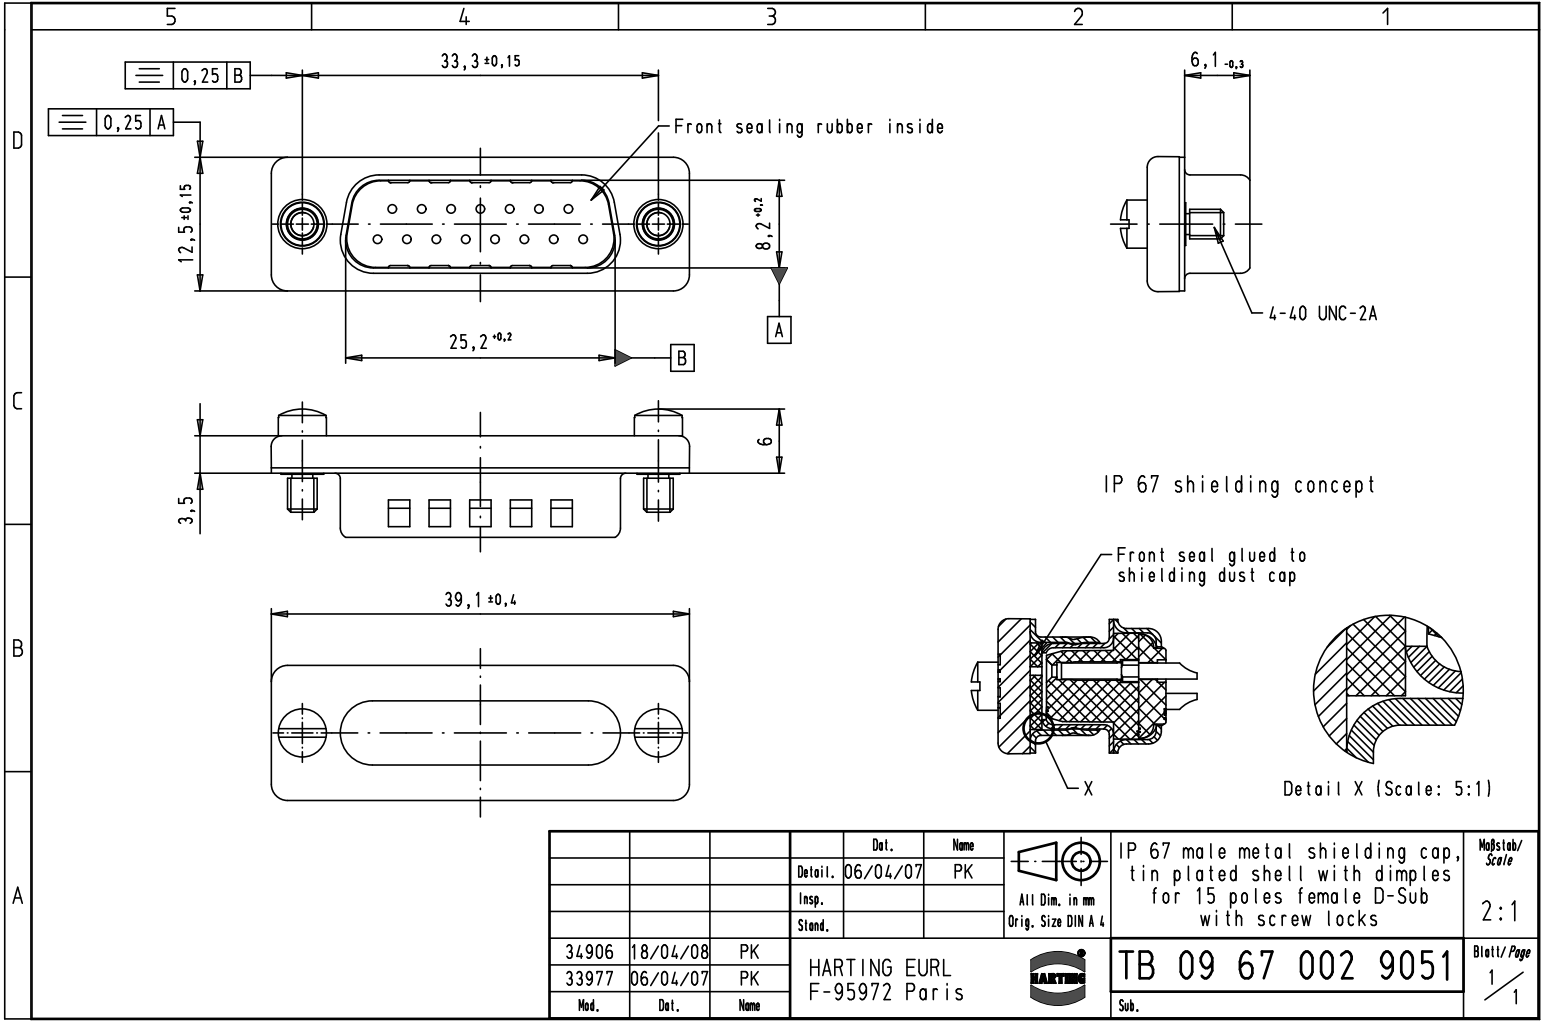

IP 67 shielding concept

Detail X (Scale: 5:1)

			Det.	Name	 All Dim. in mm Orig. Size DIN A 4	IP 67 male metal shielding cap, tin plated shell with dimples for 15 poles female D-Sub with screw locks	Maßstab/ Scale	
			Detail.	06/04/07			PK	2:1
			Insp.					
			Stand.					
34906	18/04/08	PK	HARTING EURL				TB 09 67 002 9051	Blatt/ Page 1 / 1
33977	06/04/07	PK	F-95972 Paris					
Mod.	Det.	Name						