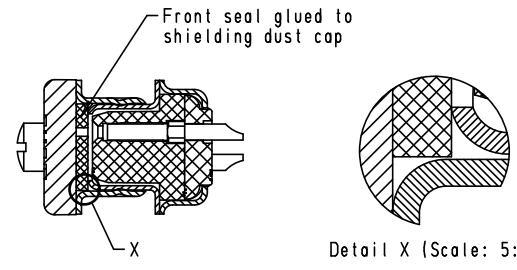

IP 67 shielding concept

Detail X (Scale: 5:1)

			Det.	Name	 All Dim. in mm Orig. Size DIN A 4	IP 67 male metal shielding cap, tin plated shell with dimples for 15 poles female D-Sub with screw locks	Maßstab/ Scale	
			Detail.	06/04/07			PK	2:1
			Insp.					
			Stand.					
34906	18/04/08	PK	HARTING EURL				TB 09 67 002 9051	Blatt/ Page 1 / 1
33977	06/04/07	PK	F-95972 Paris					
Mod.	Det.	Name						