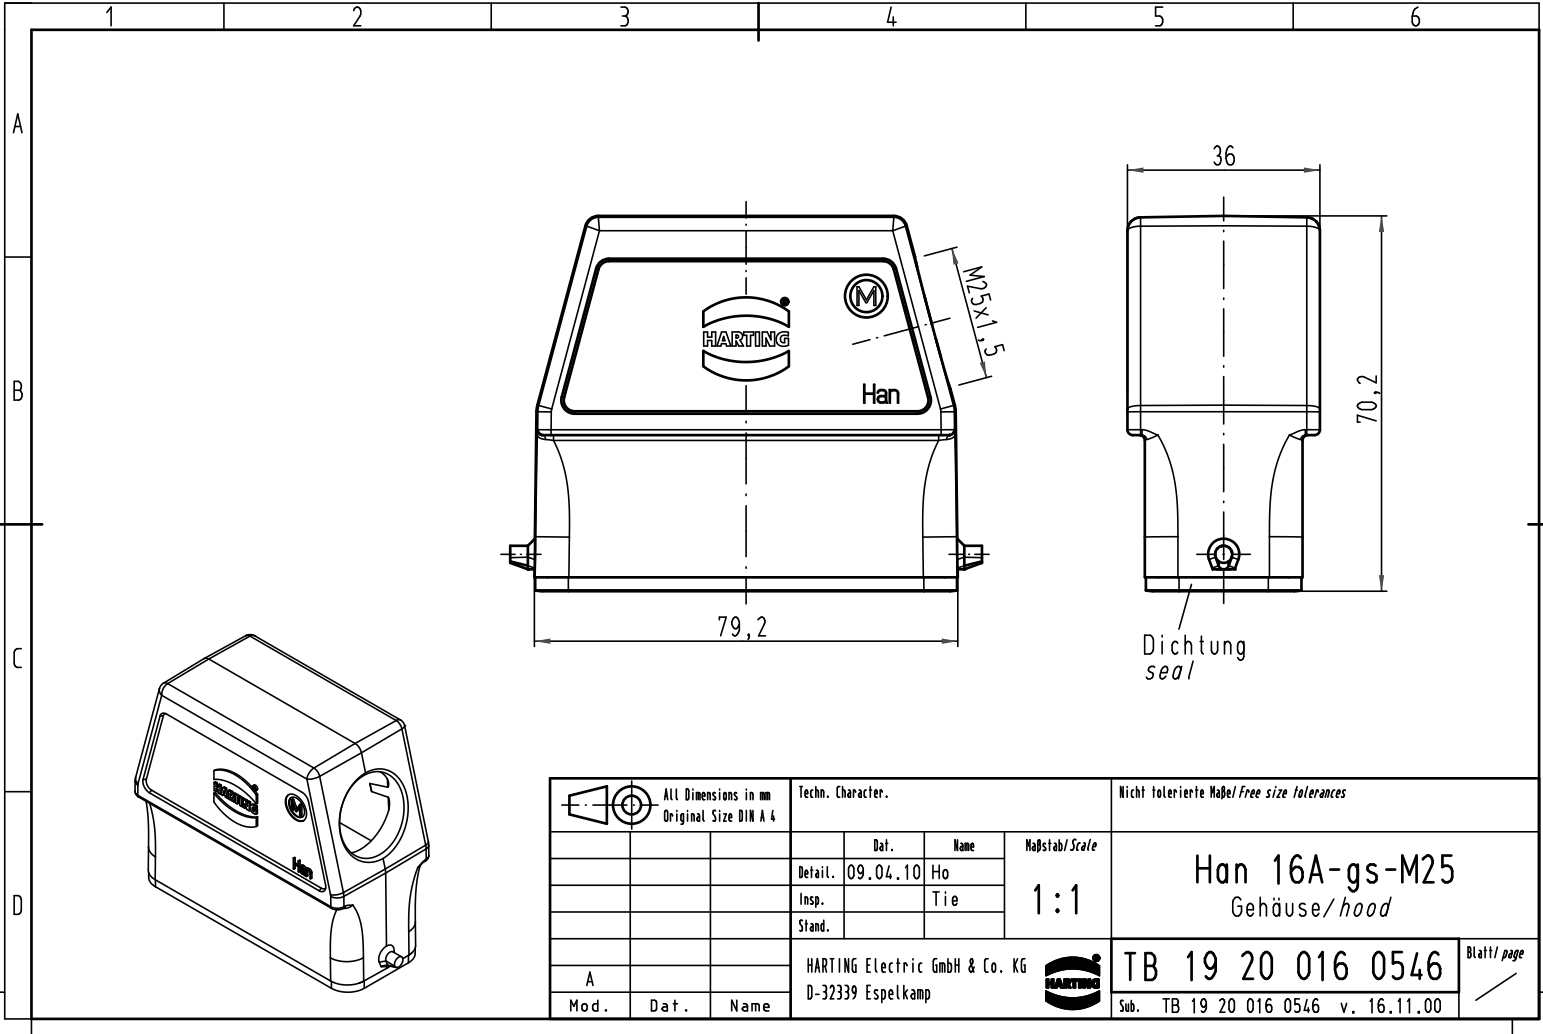

Alle Rechte vorbehalten/ All rights reserved

Blatt/ page