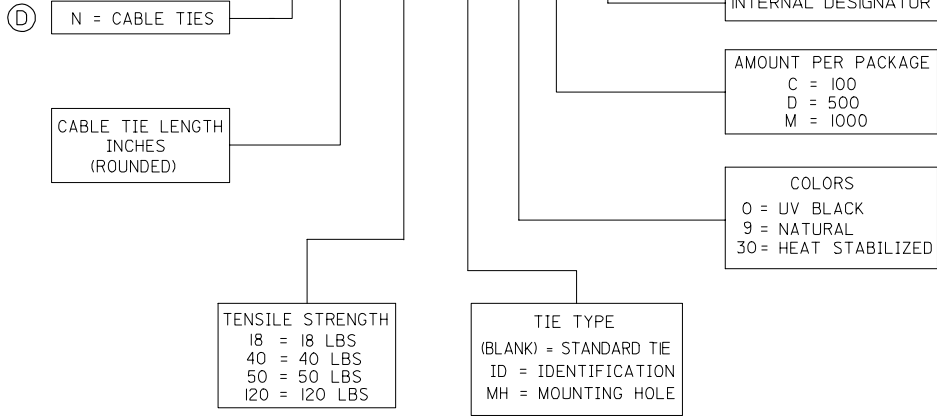

## Excellent Integrated System Limited

Stocking Distributor

Click to view price, real time Inventory, Delivery & Lifecycle Information:

[Molex Connector Corporation](#)  
[0192520124](#)

For any questions, you can email us directly:

[sales@integrated-circuit.com](mailto:sales@integrated-circuit.com)

10 9 8 7 6 5 4 3 2 19252

N-07-50-MH-9-C-XX

SALES DRAWING

REMOVE BASE INFO EC. NO. ETZ007-0295 DRAWN: IRONMAN0207/02/13 CHKD: JMACNEIL 2007/02/13 APPR: JMACNEIL 2007/02/14	QUALITY SYMBOLS ▽.0 ▽.0	GENERAL TOLERANCES (UNLESS SPECIFIED)		SCALE	DESIGN UNITS	THIRD ANGLE PROJECTION	REVISE ON CAD ONLY
		4 PLACES ±--- ±--- 3 PLACES ±--- ±--- 2 PLACES ±--- ±--- 1 PLACE ±--- ±---	mm	INCH	NTS		
			DIMENSION STYLE		DRAWN BY	DATE	
			IN/MM		B.ENDERL	04/05/11	
D	DESCRIPTION	ANGULAR ±---°		CHECKED BY	DATE	MOLEX INCORPORATED	MATERIAL NO. SEE CHART
		DRAFT WHERE APPLICABLE		H.BEITZL	04/05/11		
		MUST REMAIN WITHIN DIMENSIONS		APPROVED BY	DATE		
				R.DEROSS	04/05/11	DOCUMENT NO. SD-19252-001	SHEET NO. 1 OF 1