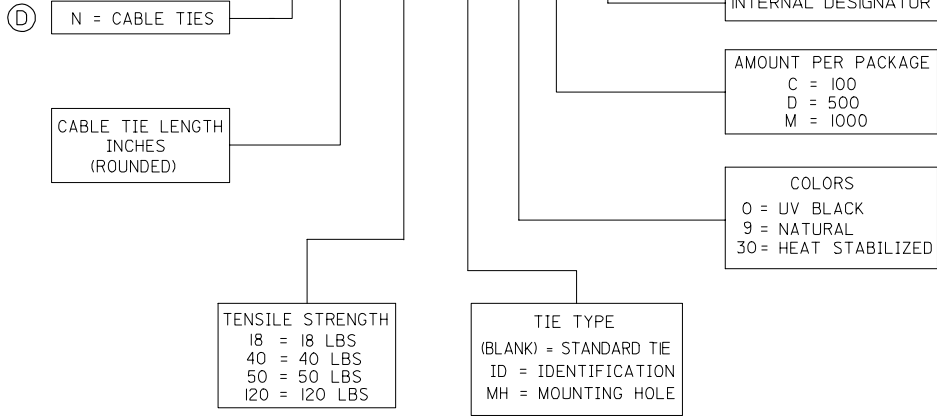

Excellent Integrated System Limited

Stocking Distributor

Click to view price, real time Inventory, Delivery & Lifecycle Information:

[Molex Connector Corporation](#)
[0192520139](#)

For any questions, you can email us directly:

sales@integrated-circuit.com

10 9 8 7 6 5 4 3 2 19252

N-07-50-MH-9-C-XX

SALES DRAWING

REMOVE BASE INFO EC. NO. ETZ007-0295 DRAWN: IRONMAN0207/02/13 CHKD: J.MACNEIL 2007/02/13 APPR: J.MACNEIL 2007/02/14	QUALITY SYMBOLS ▽.0 ▽.0	GENERAL TOLERANCES (UNLESS SPECIFIED)		SCALE	DESIGN UNITS	THIRD ANGLE PROJECTION	REVISE ON CAD ONLY
		4 PLACES ±--- ±---	3 PLACES ±--- ±---	NTS	INCH		
				DIMENSION STYLE		TITLE	
		DRAFT WHERE APPLICABLE MUST REMAIN WITHIN DIMENSIONS		ANGULAR ±---°	DRAWN BY B.ENDERL DATE 04/05/11		19252 SERIES ENGINEERING NUMBERS CABLE TIES
REV D		APPROVED BY R.DEROS DATE 04/05/11		CHECKED BY H.BEITZL DATE 04/05/11		MOLEX INCORPORATED	
				MATERIAL NO. SEE CHART		DOCUMENT NO. SD-19252-001	SHEET NO. 1 OF 1