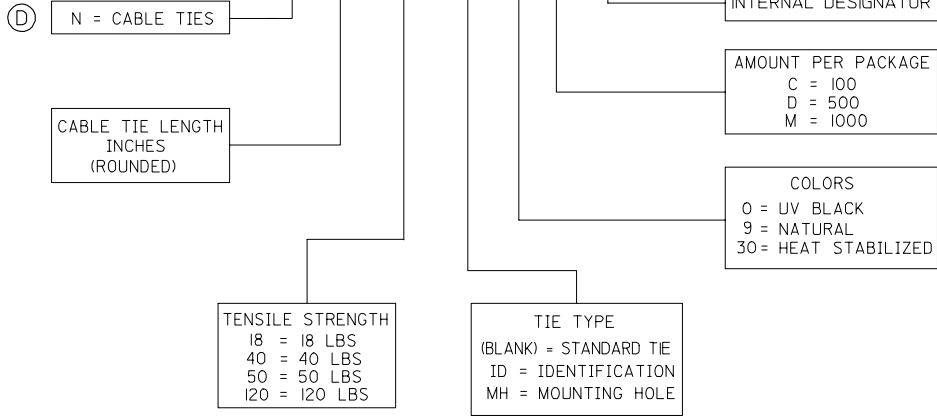

Excellent Integrated System Limited

Stocking Distributor

Click to view price, real time Inventory, Delivery & Lifecycle Information:

[Molex Connector Corporation](#)
[0192520155](#)

For any questions, you can email us directly:

sales@integrated-circuit.com

10 9 8 7 6 5 4 3 2 19252

N-07-50-MH-9-C-XX

SALES DRAWING

REMOVE BASE INFO EC. NO. ETZ007-0295 DRAWN: IRONMAN0207/02/13 CHKD: J.MACNEIL 2007/02/13 APPR: J.MACNEIL 2007/02/14	QUALITY SYMBOLS ▽.0 ▽.0	GENERAL TOLERANCES (UNLESS SPECIFIED)		SCALE	DESIGN UNITS	THIRD ANGLE PROJECTION	REVISE ON CAD ONLY		
		4 PLACES ±--- ±--- 3 PLACES ±--- ±--- 2 PLACES ±--- ±--- 1 PLACE ±--- ±---	mm	INCH	NTS			INCH	
			DIMENSION STYLE		IN/MM		TITLE		
			DRAFT WHERE APPLICABLE MUST REMAIN WITHIN DIMENSIONS		DRAWN BY	DATE	19252 SERIES ENGINEERING NUMBERS CABLE TIES		
D	REV	ANGULAR ±---°		H.BEITZL	04/05/11	MOLEX INCORPORATED			
				APPROVED BY	DATE	MATERIAL NO.	DOCUMENT NO.	SHEET NO.	
				R.DERROSS	04/05/11	SEE CHART	SD-19252-001	1 OF 1	
THIS DRAWING CONTAINS INFORMATION THAT IS PROPRIETARY TO MOLEX INCORPORATED AND SHOULD NOT BE USED WITHOUT WRITTEN PERMISSION									