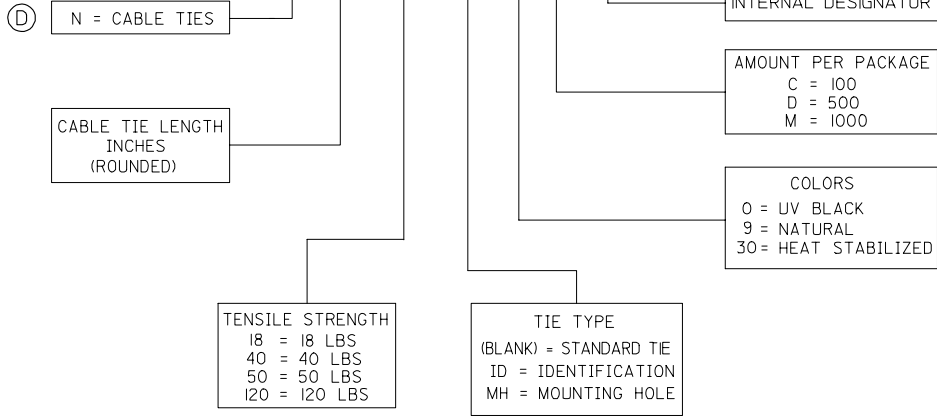

Excellent Integrated System Limited

Stocking Distributor

Click to view price, real time Inventory, Delivery & Lifecycle Information:

[Molex Connector Corporation](#)
[0192520159](#)

For any questions, you can email us directly:

sales@integrated-circuit.com

10 9 8 7 6 5 4 3 2 19252

N-07-50-MH-9-C-XX

SALES DRAWING

REMOVE BASE INFO EC. NO. ETZ007-0295 DRAWN: IRONMAN 2007/02/13 CHKD: J.MACNEIL 2007/02/13 APPR: J.MACNEIL 2007/02/14	QUALITY SYMBOLS ▽.0 ▽.0	GENERAL TOLERANCES (UNLESS SPECIFIED)		SCALE	DESIGN UNITS	THIRD ANGLE PROJECTION	REVISE ON CAD ONLY	
		4 PLACES ±--- ±--- 3 PLACES ±--- ±--- 2 PLACES ±--- ±--- 1 PLACE ±--- ±---	mm	INCH	NTS			INCH
			DIMENSION STYLE		IN/MM		DRAWN BY B.ENDERL	DATE 04/05/11
			ANGULAR ±---°		APPROVED BY R.DEROS			
DRAFT WHERE APPLICABLE MUST REMAIN WITHIN DIMENSIONS		MATERIAL NO. SEE CHART		DOCUMENT NO. SD-19252-001	SHEET NO. 1 OF 1			