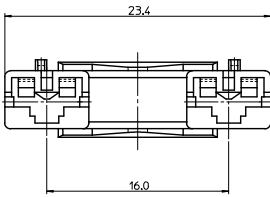

sales@integrated-circuit.com

10 9 8 7 6 5 4 3 2 1

NOTES

- 1. MATERIAL : POLYAMIDE66, NO GLASS FILLED, UL94V-2, COLOR: NATURAL
- 2. APPLICABLE TERMINAL : 35068-9**2

REVISED EC. NO.: KOR2015-0096 DRAWN: SCHONG03 2014/06/09 CHKD: SHCHU 2014/06/09 APPR: YSKIM02 2015/03/30	QUALITY SYMBOLS ▽=0 ▽=0	GENERAL TOLERANCES (UNLESS SPECIFIED)		DIMENSION STYLE MM ONLY		SCALE 3:1	DESIGN UNITS METRIC	THIRD ANGLE PROJECTION	
			mm	INCH	DRAWN BY SCHONG03	DATE 2014/06/09	TITLE .187 MP-LOCK HOUSING -2P (16MM PITCH)		
		4 PLACES	±---	±---	CHECKED BY SHCHU	DATE 2014/06/09	molex DOCUMENT NO. SD-35189-0250 SHEET NO. 1 OF 1		
		3 PLACES	±---	±---	APPROVED BY YSKIM02	DATE 2015/03/30			
2 PLACES	±---	±---	MATERIAL NO. 351890250						
1 PLACE	±0.3	±---	DRAFT WHERE APPLICABLE MUST REMAIN WITHIN DIMENSIONS		SIZE A3 THIS DRAWING CONTAINS INFORMATION THAT IS PROPRIETARY TO MOLEX INCORPORATED AND SHOULD NOT BE USED WITHOUT WRITTEN PERMISSION				
0 PLACE	±---	±---							
ANGULAR ± 1°									