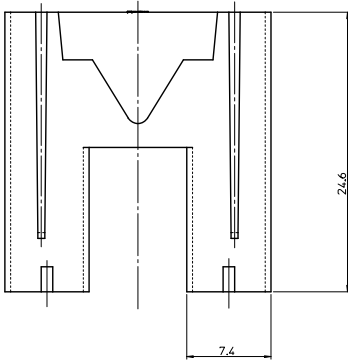

sales@integrated-circuit.com

10 9 8 7 6 5 4 3 2 1

NOTES

- 1. MATERIAL : POLYAMIDE66, NO GLASS FILLED, UL94V-2, COLOR: NATURAL
- 2. APPLICABLE TERMINAL : 35068-9**2

REVISED EC. NO.: KOR2015-0096 DRAWN: SCHONG03 2014/06/09 CHKD: SHCHU 2014/06/09 APPR: YSKIM02 2015/03/30	QUALITY SYMBOLS ▽=0 ▽=0	GENERAL TOLERANCES (UNLESS SPECIFIED)		DIMENSION STYLE MM ONLY		SCALE 3:1	DESIGN UNITS METRIC	THIRD ANGLE PROJECTION	
			mm	INCH	DRAWN BY SCHONG03	DATE 2014/06/09	TITLE .187 MP-LOCK HOUSING -2P (16MM PITCH)		
		4 PLACES	±---	±---	CHECKED BY SHCHU	DATE 2014/06/09	molex DOCUMENT NO. SD-35189-0250 SHEET NO. 1 OF 1		
		3 PLACES	±---	±---	APPROVED BY YSKIM02	DATE 2015/03/30			
2 PLACES	±---	±---	MATERIAL NO. 351890250						
1 PLACE	±0.3	±---	DRAFT WHERE APPLICABLE MUST REMAIN WITHIN DIMENSIONS		SIZE A3 THIS DRAWING CONTAINS INFORMATION THAT IS PROPRIETARY TO MOLEX INCORPORATED AND SHOULD NOT BE USED WITHOUT WRITTEN PERMISSION				
0 PLACE	±---	±---							
ANGULAR ± 1°									