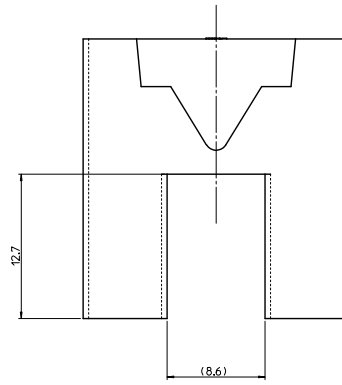

sales@integrated-circuit.com

10 9 8 7 6 5 4 3 2 1

NOTES

- 1. MATERIAL : POLYAMIDE66, NO GLASS FILLED, UL94V-2, COLOR: NATURAL
- 2. APPLICABLE TERMINAL : 35068-9**2

REVISED EC. NO.: KOR2015-0096 DRAWN: SCHONG03 2014/06/09 CHKD: SHCHU 2014/06/09 APPR: YSKIM02 2015/03/30	QUALITY SYMBOLS ▽=0 ▽=0	GENERAL TOLERANCES (UNLESS SPECIFIED)		DIMENSION STYLE MM ONLY		SCALE 3:1	DESIGN UNITS METRIC	THIRD ANGLE PROJECTION	
			mm	INCH	DRAWN BY SCHONG03	DATE 2014/06/09	TITLE .187 MP-LOCK HOUSING -2P (16MM PITCH)		
		4 PLACES	±---	±---	CHECKED BY SHCHU	DATE 2014/06/09	molex DOCUMENT NO. SD-35189-0250 SHEET NO. 1 OF 1		
		3 PLACES	±---	±---	APPROVED BY YSKIM02	DATE 2015/03/30			
2 PLACES	±---	±---	MATERIAL NO. 351890250						
1 PLACE	±0.3	±---	DRAFT WHERE APPLICABLE MUST REMAIN WITHIN DIMENSIONS		SIZE A3 THIS DRAWING CONTAINS INFORMATION THAT IS PROPRIETARY TO MOLEX INCORPORATED AND SHOULD NOT BE USED WITHOUT WRITTEN PERMISSION				
0 PLACE	±---	±---							
ANGULAR ± 1°									