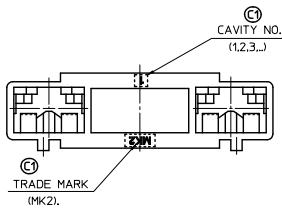

sales@integrated-circuit.com

10 9 8 7 6 5 4 3 2 1

NOTES

- 1. MATERIAL : POLYAMIDE66, NO GLASS FILLED, UL94V-2, COLOR: NATURAL
- 2. APPLICABLE TERMINAL : 35068-9**2

REVISED EC. NO.: KOR2015-0096 DRAWN: SCHONG03 2014/06/09 CHKD: SHCHU 2014/06/09 APPR: YSKIM02 2015/03/30	QUALITY SYMBOLS ▽=0 ▽=0	GENERAL TOLERANCES (UNLESS SPECIFIED)		DIMENSION STYLE MM ONLY		SCALE 3:1	DESIGN UNITS METRIC	THIRD ANGLE PROJECTION	
			mm	INCH	DRAWN BY SCHONG03	DATE 2014/06/09	TITLE .187 MP-LOCK HOUSING -2P (16MM PITCH)		
		4 PLACES	±---	±---	CHECKED BY SHCHU	DATE 2014/06/09	molex DOCUMENT NO. SD-35189-0250 SHEET NO. 1 OF 1		
		3 PLACES	±---	±---	APPROVED BY YSKIM02	DATE 2015/03/30			
2 PLACES	±---	±---	MATERIAL NO. 351890250						
1 PLACE	±0.3	±---	DRAFT WHERE APPLICABLE MUST REMAIN WITHIN DIMENSIONS		SIZE A3 THIS DRAWING CONTAINS INFORMATION THAT IS PROPRIETARY TO MOLEX INCORPORATED AND SHOULD NOT BE USED WITHOUT WRITTEN PERMISSION				
0 PLACE	±---	±---							
ANGULAR ± 1°									