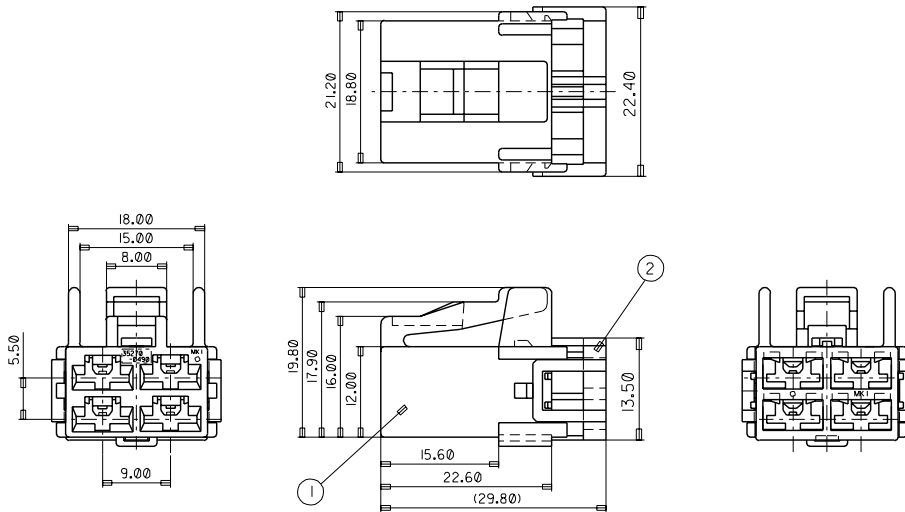

[sales@integrated-circuit.com](mailto:sales@integrated-circuit.com)

ENG. NO. SD 35270-0410

EDP NO.

SIMILAR ITEM

PROJECT NO.

	P/NO.	PART NAME	MATERIAL
①	35270-0490	POWERMATE FEMALE HS'G 4P	PBT
②	35271-0480	POWERMATE FEMALE TPA 4P	PBT

• APPLICABLE TERMINAL : 35427-97\*\*,98\*\*,99\*\*  
35430-1700,1800,1900

			MATERIAL SEE TABLE		molex MOLEX-KOREA CO.,LTD.	
			GENERAL TOLERANCE DIMENSION : *0.20 ANGLE :		DRAWN BY 961113 J.K.OH	
			DIMENSION CLASSIFICATION ▽ : CRITICAL ▼ : MAJOR () : REFERENCE		CHK'D BY	
A	NEW RELEASE	971114	ASS'Y PART DESCRIPTION ENG. NO.		SCALE 2 : 1	
LTR	REVISION RECORD	ECN DATE	TITLE: POWERMATE FEMALE ASSY -4P		SHEET 1 / 1	
REVISE ONLY ON CAD SYSTEM			ENG. NO. SD 35270-0410		REV A	