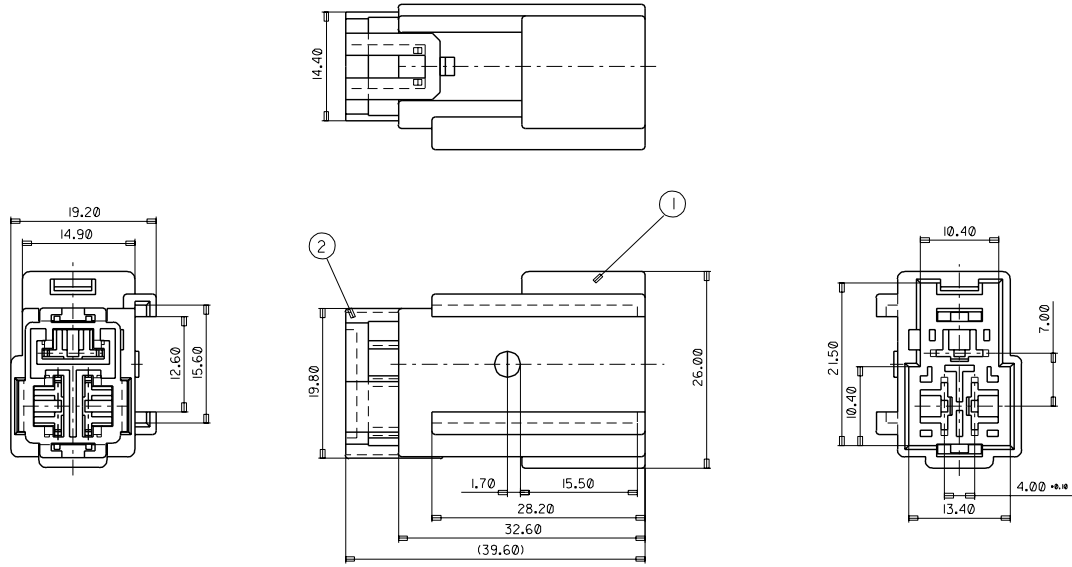

sales@integrated-circuit.com

ENG. NO. SD 35272-0310
EDP NO.
SIMILAR ITEM
PROJECT NO.

	P/NO.	PART NAME	MATERIAL
①	35272-0390	POWERMATE MALE HSG 3P	PBT
②	35273-0380	POWERMATE MALE TPA 3P	PBT

• APPLICABLE TERMINAL : 35275-30**,18**,19**

			MATERIAL SEE TABLE		MOLEX-KOREA CO.,LTD.	
			GENERAL TOLERANCE		DRAWN BY	
			DIMENSION : *0.20		961120 J.K.OH	
			ANGLE :		CHK'D BY	
			DIMENSION CLASSIFICATION		APP'D BY	
			▽ : CRITICAL ▼ : MAJOR		SCALE 2 : 1	
			↑ : REFERENCE		TITLE :	
A NEW RELEASE			KOR1997-053		971119	
LTR REVISION RECORD			ECN		DATE	
REVISE ONLY ON CAD SYSTEM			ASS'Y PART		DESCRIPTION ENG. NO.	
			ENG. NO.		SD 35272-0310	
			REV		A	