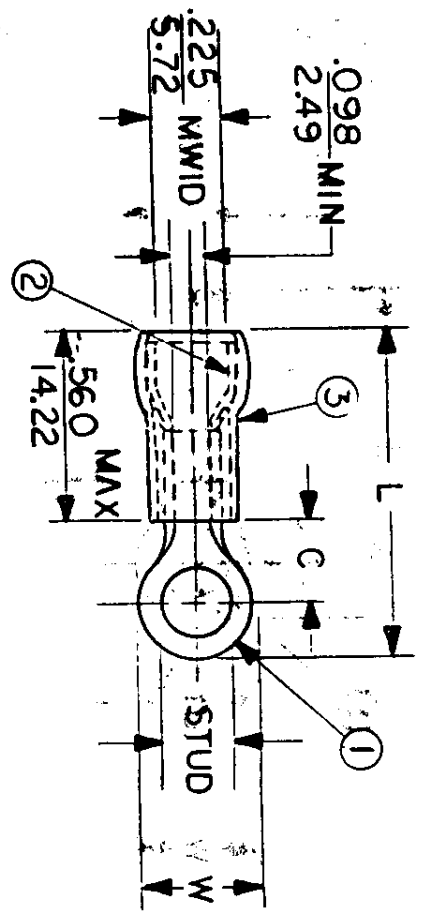

[sales@integrated-circuit.com](mailto:sales@integrated-circuit.com)

**NOTES:**

- ① MATERIAL: COPPER (STOCK TKN 050 )
  - PLATING: ELECTRO TIN (0003 MIN)
  - ② TIN-PLATED BRASS FUNNEL FERRULE
  - ③ NYLON INSULATION (COLOR CODED YELLOW)
- STUD SIZES: (.005)

- 02 = .094
- 04 = .119
- 06 = .146
- 08 = .173
- 10 = .198
- 14 = .265
- 56 = .328
- 38 = .390
- 76 = .453
- 12 = .515

"UL" LISTING # E32244  
 "CSA" LISTING # 18689

ALL DIMENSIONS = INCHES (MWD) DENOTES MAXIMUM WIRE INSULATION DIAMETER

| PART NUMBER   | "W" DIM       | "C" MIN.      | "L" MAX.       | SCALE | NTS | DATE     | TITLE   |
|---|---------------|---------------|----------------|-------|-----|----------|---|
| B-801-  | .750<br>19.05 | .611<br>15.52 | 1.586<br>40.28 |       |     | 11-29-84 | RING TONGUE HEAVY DUTY TERMINAL AVIKRIMP 800-SERIES |
| B-828-  | .375<br>9.53  | .303<br>7.70  | 1.091<br>27.71 |       |     |          |   |
| B-830-  | .530<br>13.46 | .393<br>9.98  | 1.258<br>31.95 |       |     |          |   |
| B-836-  | .282<br>7.16  | .306<br>7.77  | 1.047<br>26.59 |       |     |          |   |
| B-840-  | .592<br>15.04 | .466<br>11.84 | 1.362<br>34.59 |       |     |          |   |
| DIMENSIONAL TOLERANCES UNLESS OTHERWISE SPECIFIED<br>REFERENCE SCALE: NTS<br>DRAWN BY: JJ<br>CHKD. BY: GZ<br>APPRD. BY: |               |               |                |       |     |          |   |
| DWG. NO. A CUSTOMER DWG   |               |               |                |       |     |          |   |