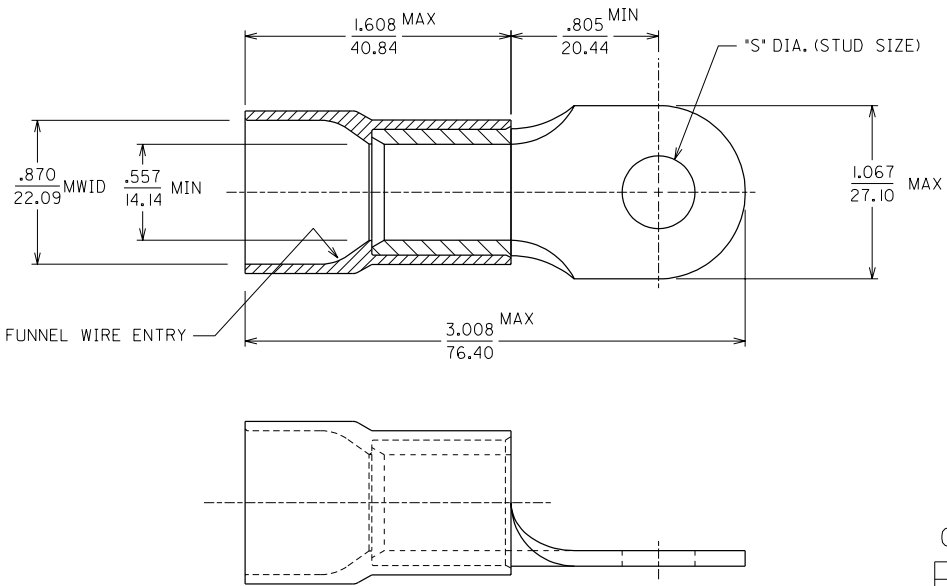

sales@integrated-circuit.com

MATERIAL NUMBER	ALTERNATE NUMBER	STUD SIZES	"S"
190670117	K-990-12	1/2	.515
190670118	K-990-38	3/8	.390
190670119	K-990-56	5/16	.328
190670120	K-990-58	5/8	.656
190670121	K-990-76	7/16	.453

- NOTES:
1. MATERIAL: COPPER .091 THICK
PLATING: ELECTROPLATE TIN
 2. INSULATION: RED NYLON 6/6
 3. MWID=MAXIMUM WIRE INSULATION DIA.
 4. ALL DIMENSIONS IN INCHES/(MM).

CUSTOMER DRAWING

A	NEW CUST DGN ETC2001-0251 01/02/27 EDB
LTR.	REVISIONS

DIMENSIONS SHOWN (METRIC/INCH)		REVISE ONLY ON CAD SYSTEM																			
UNLESS OTHERWISE SPECIFIED TOLERANCES: ANGULAR ± 1/2°		TITLE NYLAKRIMP FUNNEL ENTRY RING TONGUE TERMINAL 3/0 AWG																			
<table border="1"> <thead> <tr> <th></th> <th>INCH</th> <th>METRIC</th> </tr> </thead> <tbody> <tr> <td>3 PLACE</td> <td>± .005</td> <td>± ---</td> </tr> <tr> <td>2 PLACE</td> <td>± .01</td> <td>± 0.13</td> </tr> <tr> <td>1 PLACE</td> <td>± ---</td> <td>± 0.25</td> </tr> </tbody> </table>			INCH	METRIC	3 PLACE	± .005	± ---	2 PLACE	± .01	± 0.13	1 PLACE	± ---	± 0.25	<table border="1"> <tr> <td>ETC INC.</td> <td>SHEET NO.</td> <td>DATE</td> </tr> <tr> <td>PINELLAS PARK, FLA. 33781 U.S.A.</td> <td>1 OF 1</td> <td>01/02/02</td> </tr> </table>		ETC INC.	SHEET NO.	DATE	PINELLAS PARK, FLA. 33781 U.S.A.	1 OF 1	01/02/02
	INCH	METRIC																			
3 PLACE	± .005	± ---																			
2 PLACE	± .01	± 0.13																			
1 PLACE	± ---	± 0.25																			
ETC INC.	SHEET NO.	DATE																			
PINELLAS PARK, FLA. 33781 U.S.A.	1 OF 1	01/02/02																			
DRAFT WHERE APPLICABLE MUST REMAIN WITHIN DIMENSIONS		PART NO. SEE CHART																			
DRWG. BY: EDB	CHK'D. BY: HEB	FILE NAME: SD19067008 DGN	DRWG. NO.: SD-19067-008																		
APP'D. BY: RWD	SCALE: NO+NE	THIS DRAWING CONTAINS INFORMATION THAT IS PROPRIETARY TO MOLEX-ETC INC. AND SHOULD NOT BE USED WITHOUT WRITTEN PERMISSION.																			
		DIV: ET	SIZE: B																		