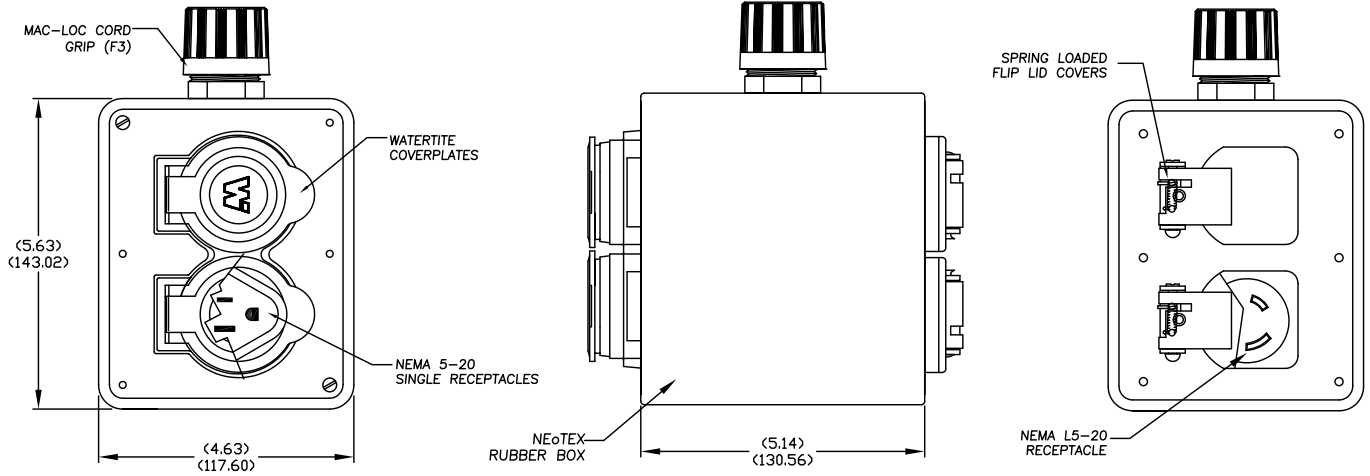

sales@integrated-circuit.com

SUPPLIED WITH GROMMET RANGE: .562-.687

RELEASE DRAWING EC NO: WNA20100821 DRWN: TVICKERS 2010/04/06 CHKD: HK APPR: DTITUS 2010/06/14 DESCRIPTION: 20100816	QUALITY SYMBOLS ▽=0 C=0	GENERAL TOLERANCES (UNLESS SPECIFIED)		DIMENSION STYLE IN/MM	SCALE NTS	DESIGN UNITS INCH	THIRD ANGLE PROJECTION		
		4 PLACES ±--- ±---	3 PLACES ±--- ±.005	DRAWN BY TVICKERS	DATE 2010/04/06	TITLE PORTABLE OUTLET BX (2)NEMA 5-20 (2)NEMA L5-20			
		2 PLACES ±0.13 ±.010	1 PLACE ±0.25 ±.020	CHECKED BY HK	DATE 2010/04/06	MOLEX INCORPORATED			
		ANGULAR ±.5°		APPROVED BY DTITUS	DATE 2010/06/14	DOCUMENT NO. SD-130135-031		SHEET NO. 1 OF 1	
DRAFT WHERE APPLICABLE MUST REMAIN WITHIN DIMENSIONS		MATERIAL NO. 1301350372		THIS DRAWING CONTAINS INFORMATION THAT IS PROPRIETARY TO MOLEX INCORPORATED AND SHOULD NOT BE USED WITHOUT WRITTEN PERMISSION					
SIZE A									