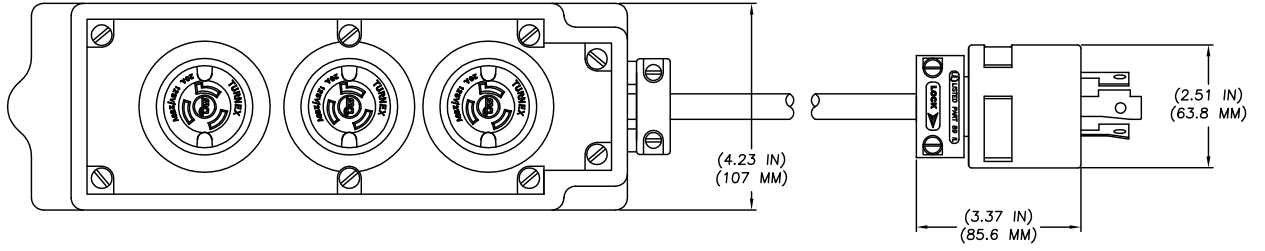

CUSTOMER DRAWING EC NO: WNA2008-0879 DRWN: TVICKERS 2008/08/24 CHKD: HK 2008/24/6 APPR: SZAFAR 2008/07/25 DESCRIPTION REV A	QUALITY SYMBOLS ▽=0 C=0	GENERAL TOLERANCES (UNLESS SPECIFIED)		DIMENSION STYLE IN/MM	SCALE NTS	DESIGN UNITS INCH	THIRD ANGLE PROJECTION	
		4 PLACES ±---- ±----	DRAWN BY TV	DATE 2008/24/6	TITLE MULTIPLE OUTLET BOX 3 OUTLETS W/4' #12-3 CORD & 2608			
		3 PLACES ±---- ±.020	CHECKED BY HK	DATE 2008/24/6	MOLEX INCORPORATED			
		2 PLACES ±---- ±.010	APPROVED BY SZ	DATE 2008/24/6	MATERIAL NO. 1301360074	DOCUMENT NO. SD-130136-002	SHEET NO. 1 OF 1	
1 PLACE ±---- ±.005		ANGULAR ±----°		DRAFT WHERE APPLICABLE MUST REMAIN WITHIN DIMENSIONS				
				THIS DRAWING CONTAINS INFORMATION THAT IS PROPRIETARY TO MOLEX INCORPORATED AND SHOULD NOT BE USED WITHOUT WRITTEN PERMISSION				