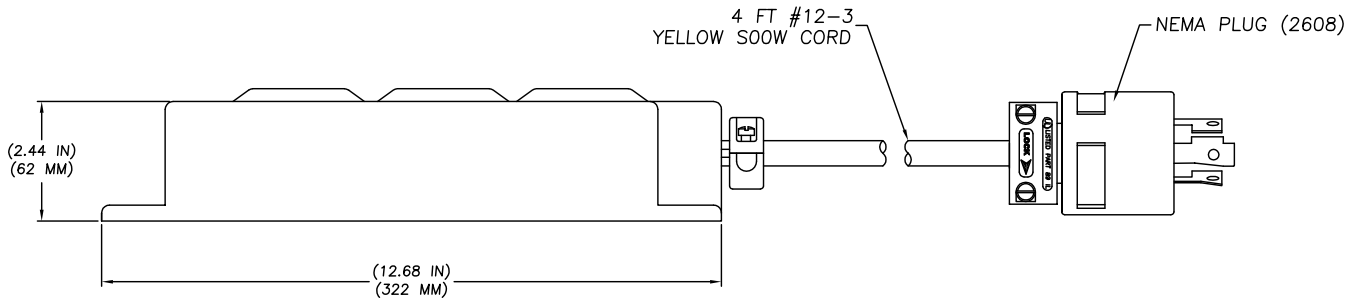

CUSTOMER DRAWING EC NO: WNA2008-0879 DRWN: TVICKERS 2008/08/24 CHKD: HK 2008/24/6 APPR: SZAFAR 2008/07/25 DESCRIPTION REV A	QUALITY SYMBOLS ▽=0 C=0	GENERAL TOLERANCES (UNLESS SPECIFIED)		DIMENSION STYLE IN/MM	SCALE NTS	DESIGN UNITS INCH	THIRD ANGLE PROJECTION	
		4 PLACES ±---- ±----	DRAWN BY TV	DATE 2008/24/6	TITLE MULTIPLE OUTLET BOX 3 OUTLETS W/4' #12-3 CORD & 2608			
		3 PLACES ±---- ±.020	CHECKED BY HK	DATE 2008/24/6	MOLEX INCORPORATED			
		2 PLACES ±---- ±.010	APPROVED BY SZ	DATE 2008/24/6	MATERIAL NO. 1301360074	DOCUMENT NO. SD-130136-002	SHEET NO. 1 OF 1	
1 PLACE ±---- ±.005		ANGULAR ±----°		DRAFT WHERE APPLICABLE MUST REMAIN WITHIN DIMENSIONS				
				THIS DRAWING CONTAINS INFORMATION THAT IS PROPRIETARY TO MOLEX INCORPORATED AND SHOULD NOT BE USED WITHOUT WRITTEN PERMISSION				