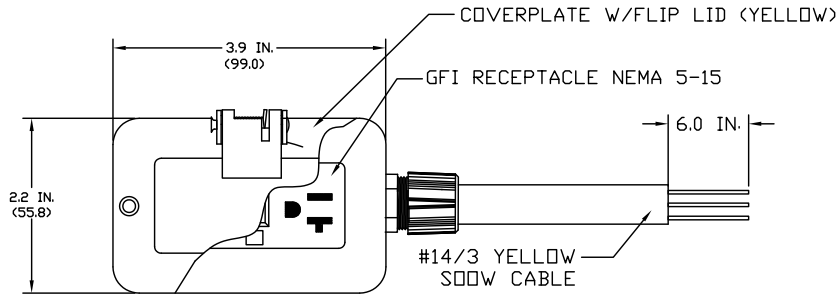

sales@integrated-circuit.com

RELEASE DRAWING EC NO: WNA2011-0101 DRWN: TVICKERS 2010/08/13 CHKD: DW APPR: DTITUS 2010/09/10 REV: A	QUALITY SYMBOLS ▽=0 C=0	GENERAL TOLERANCES (UNLESS SPECIFIED)		DIMENSION STYLE IN/MM	SCALE NTS	DESIGN UNITS INCH	THIRD ANGLE PROJECTION	
		4 PLACES ±--- ±---	DRAWN BY TVICKERS	DATE 2010/08/13	TITLE 3070-GFIL143 W/5' #14/3 SOOW CABLE NO PLUG 6" STRIP			
		3 PLACES ±--- ±.005	CHECKED BY HK	DATE 2010/08/13	MOLEX INCORPORATED			
		2 PLACES ±0.13 ±.010	APPROVED BY DTITUS	DATE 2010/09/10	MATERIAL NO. 1301370282	DOCUMENT NO. SD-130137-019	SHEET NO. 1 OF 1	
1 PLACE ±0.25 ±.020		ANGULAR ±.5°		DRAFT WHERE APPLICABLE MUST REMAIN WITHIN DIMENSIONS				
				SIZE A	THIS DRAWING CONTAINS INFORMATION THAT IS PROPRIETARY TO MOLEX INCORPORATED AND SHOULD NOT BE USED WITHOUT WRITTEN PERMISSION			