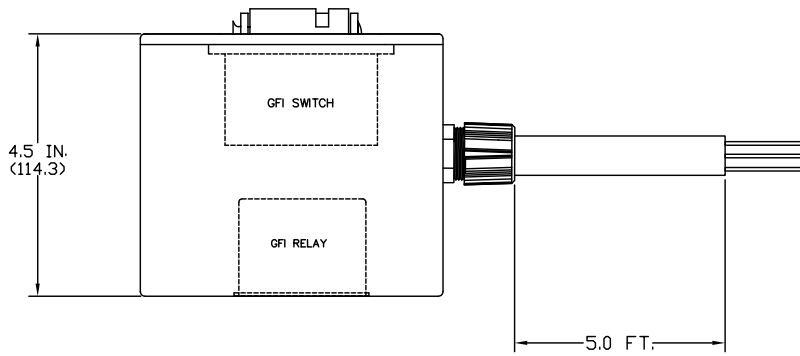

sales@integrated-circuit.com

RELEASE DRAWING EC NO: WNA2011-0101 DRWN: TVICKERS 2010/08/13 CHKD: DW APPR: DTITUS 2010/09/10 REV: A	QUALITY SYMBOLS ▽=0 C=0	GENERAL TOLERANCES (UNLESS SPECIFIED)		DIMENSION STYLE IN/MM	SCALE NTS	DESIGN UNITS INCH	THIRD ANGLE PROJECTION	
		4 PLACES ±--- ±---	DRAWN BY TVICKERS	DATE 2010/08/13	TITLE 3070-GFIL143 W/5' #14/3 SOOW CABLE NO PLUG 6" STRIP			
		3 PLACES ±--- ±.005	CHECKED BY HK	DATE 2010/08/13	MOLEX INCORPORATED			
		2 PLACES ±0.13 ±.010	APPROVED BY DTITUS	DATE 2010/09/10	MATERIAL NO. 1301370282	DOCUMENT NO. SD-130137-019	SHEET NO. 1 OF 1	
1 PLACE ±0.25 ±.020		ANGULAR ±.5°		DRAFT WHERE APPLICABLE MUST REMAIN WITHIN DIMENSIONS				
				SIZE A	THIS DRAWING CONTAINS INFORMATION THAT IS PROPRIETARY TO MOLEX INCORPORATED AND SHOULD NOT BE USED WITHOUT WRITTEN PERMISSION			