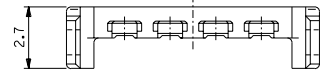

sales@integrated-circuit.com

DWG. NO. SD-51217-003

注記
NOTES

1. 適合ターミナル : 59370シリーズ
APPLICABLE TERMINAL : 59370 SERIES
 2. 適合ハウジング : 51216シリーズ
APPLICABLE HOUSING : 51216 SERIES
- △ 5-15個に適用。
APPLY 5-15 CIRCUITS.
- △ 偶数個に適用。
APPLY EVEN CIRCUIT PRODUCTS.

4種以下品形状
DESIGN OF UNDER 4CKTS.
(SCALE 6:1)

31.9	7.4	28	33.1	51217-1505	15
29.9		26	31.1	-1405	14
27.9		24	29.1	-1305	13
25.9		22	27.1	-1205	12
23.9		20	25.1	-1105	11
21.9		18	23.1	-1005	10
19.9		16	21.1	-0905	9
17.9		14	19.1	-0805	8
15.9		12	17.1	-0705	7
13.9		10	15.1	-0605	6
11.9	7.4	8	13.1	-0505	5
9.9		6	11.1	-0405	4
7.9		4	9.1	-0305	3
5.9		2	7.1	51217-0205	2
		D	C	B	A

DO NOT SCALE DRAWING

EC NO. DRAWN: CHK'g: APPR:		EC NO. DRAWN: CHK'g: APPR:		EC NO. DRAWN: CHK'g: APPR:		REVISED EC NO. 12004-1674 DRAWN: SETO '03/2/22 CHK'g: H. TAKASE APPR: J. YAZAWA '2/22		REVISED EC NO. JC2000-0550 DRAWN: YASUI '00/2/22 CHK'g: T. YAMAGUCHI APPR: M. FUKUSHIMA '2/22		MATERIAL 材料 PBTP, UL94V-0 [色: 灰色] [COLOR: GRAY]		GENERAL TOLERANCES: (UNLESS SPECIFIED) 一般公差		51217-003		MODEL NO.		DIMENSIONS: mm INCH mm INCH mm ONLY		SHT REV REVISE ON CAD ONLY	
A		0		DESCRIPTION		FINISH 仕上り		WIRE RANGE 適用電線範囲		INS. RANGE 被覆外径		10 UNDER 未滿 +0.2 10 OVER 以上 30 UNDER 未滿 +0.25 30 OVER 以上 +0.3		SCALE 8:1 DESIGN UNITS mm INCH		DRAWN BY & DATE T. YASUI '00/ 2/22		THIRD ANGLE PROJECTION		TITLE: 2.0 mm WIRE TO BOARD CONN. RETAINER	
												APPROVED BY & DATE M. FUKUSHIMA '00/ 2/22		CAD FILENAME 51217003.S01		MATERIAL NO. SEE CHART		DRAWING NO. SD-51217-003		SHEET NO. 1 OF 1	
												ANGLE 角度 +3°		THIS DRAWING CONTAINS INFORMATION THAT IS PROPRIETARY TO MOLEX INCORPORATED AND SHOULD NOT BE USED WITHOUT WRITTEN PERMISSION.				SIZE B		EN-02J(097) MXJ-54	