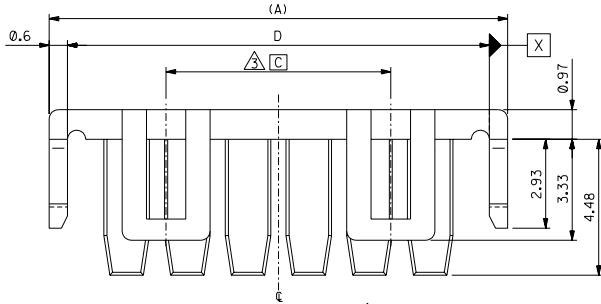

sales@integrated-circuit.com

DWG. NO. SD-51217-003

注記
NOTES

1. 適合ターミナル : 59370シリーズ
APPLICABLE TERMINAL : 59370 SERIES
 2. 適合ハウジング : 51216シリーズ
APPLICABLE HOUSING : 51216 SERIES
- △ 5-15個に適用。
APPLY 5-15 CIRCUITS.
- △ 偶数個に適用。
APPLY EVEN CIRCUIT PRODUCTS.

4種以下品形状
DESIGN OF UNDER 4CKTS.
(SCALE 6:1)

31.9	7.4	28	33.1	51217-1505	15
29.9		26	31.1	-1405	14
27.9		24	29.1	-1305	13
25.9		22	27.1	-1205	12
23.9		20	25.1	-1105	11
21.9		18	23.1	-1005	10
19.9		16	21.1	-0905	9
17.9		14	19.1	-0805	8
15.9		12	17.1	-0705	7
13.9		10	15.1	-0605	6
11.9	7.4	8	13.1	-0505	5
9.9		6	11.1	-0405	4
7.9		4	9.1	-0305	3
5.9		2	7.1	51217-0205	2
		D	C	B	A

DO NOT SCALE DRAWING

EC NO. DRAWN: CHK'g: APPR:		EC NO. DRAWN: CHK'g: APPR:		EC NO. DRAWN: CHK'g: APPR:		REVISED EC NO. 12004-1674 DRAWN: SETO '03/2/22 CHK'g: H. TAKASE APPR: J. YAZAWA '2/22		REVISED EC NO. JC2000-0550 DRAWN: YASUI '00/2/22 CHK'g: T. YAMAGUCHI APPR: M. FUKUSHIMA '2/22		MATERIAL 材料 PBTP, UL94V-0 [色: 灰色] [COLOR: GRAY]		GENERAL TOLERANCES: (UNLESS SPECIFIED) 一般公差		51217-003		MODEL NO.		DIMENSIONS: mm INCH mm INCH mm ONLY		SHT REV REVISE ON CAD ONLY	
A		0		DESCRIPTION		FINISH 仕上り		WIRE RANGE 適用電線範囲		INS. RANGE 被覆外径		10 UNDER 未滿 +0.2 10 OVER 以上 30 UNDER 未滿 +0.25 30 OVER 以上 +0.3		SCALE 8:1 DESIGN UNITS mm INCH		DRAWN BY & DATE T. YASUI '00/ 2/22		THIRD ANGLE PROJECTION		TITLE: 2.0 mm WIRE TO BOARD CONN. RETAINER	
												APPROVED BY & DATE M. FUKUSHIMA '00/ 2/22		CAD FILENAME 51217003.S01		MATERIAL NO. SEE CHART		DRAWING NO. SD-51217-003		SHEET NO. 1 OF 1	
												ANGLE 角度 +3°		THIS DRAWING CONTAINS INFORMATION THAT IS PROPRIETARY TO MOLEX INCORPORATED AND SHOULD NOT BE USED WITHOUT WRITTEN PERMISSION.				SIZE B		EN-02J(097) MXJ-54	