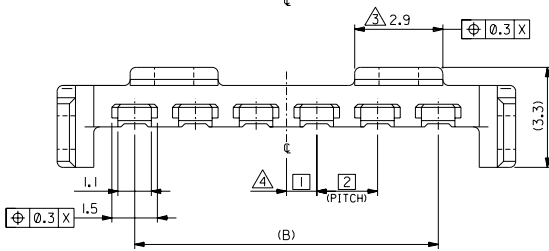

sales@integrated-circuit.com

DWG. NO. SD-51217-003

注記
NOTES

1. 適合ターミナル : 59370シリーズ
APPLICABLE TERMINAL : 59370 SERIES
 2. 適合ハウジング : 51216シリーズ
APPLICABLE HOUSING : 51216 SERIES
- △ 5-15個に適用。
APPLY 5-15 CIRCUITS.
- △ 偶数個に適用。
APPLY EVEN CIRCUIT PRODUCTS.

4種以下品形状
DESIGN OF UNDER 4CKTS.
(SCALE 6:1)

31.9	7.4	28	33.1	51217-1505	15
29.9		26	31.1	-1405	14
27.9		24	29.1	-1305	13
25.9		22	27.1	-1205	12
23.9		20	25.1	-1105	11
21.9		18	23.1	-1005	10
19.9		16	21.1	-0905	9
17.9		14	19.1	-0805	8
15.9		12	17.1	-0705	7
13.9		10	15.1	-0605	6
11.9	7.4	8	13.1	-0505	5
9.9		6	11.1	-0405	4
7.9		4	9.1	-0305	3
5.9		2	7.1	51217-0205	2
		D	C	B	A

DO NOT SCALE DRAWING

EC NO. DRAWN: CHK'g: APPR:		EC NO. DRAWN: CHK'g: APPR:		EC NO. DRAWN: CHK'g: APPR:		REVISED EC NO. 12004-1674 DRAWN: SETO '03/2/22 CHK'g: H. TAKASE APPR: J. YAZAWA '2/22		REVISED EC NO. JC2000-0550 DRAWN: YASUI '00/2/22 CHK'g: T. YAMAGUCHI APPR: M. FUKUSHIMA '2/22		MATERIAL 材料 PBTP, UL94V-0 [色: 灰色] [COLOR: GRAY]		GENERAL TOLERANCES: (UNLESS SPECIFIED) 一般公差		51217-003		MODEL NO.		DIMENSIONS: mm INCH mm INCH mm ONLY		SHT REV REVISE ON CAD ONLY	
A		0		DESCRIPTION		FINISH 仕上り		WIRE RANGE 適用電線範囲		INS. RANGE 被覆外径		10 UNDER 未滿 +0.2 10 OVER 以上 30 UNDER 未滿 +0.25 30 OVER 以上 +0.3		SCALE 8:1 DESIGN UNITS mm INCH		DRAWN BY & DATE T. YASUI '00/ 2/22		THIRD ANGLE PROJECTION		TITLE: 2.0 mm WIRE TO BOARD CONN. RETAINER	
												APPROVED BY & DATE M. FUKUSHIMA '00/ 2/22		CAD FILENAME 51217003.S01		MATERIAL NO. SEE CHART		DRAWING NO. SD-51217-003		SHEET NO. 1 OF 1	
												ANGLE 角度 +3°		THIS DRAWING CONTAINS INFORMATION THAT IS PROPRIETARY TO MOLEX INCORPORATED AND SHOULD NOT BE USED WITHOUT WRITTEN PERMISSION.				SIZE B		EN-02J(097) MXJ-54	