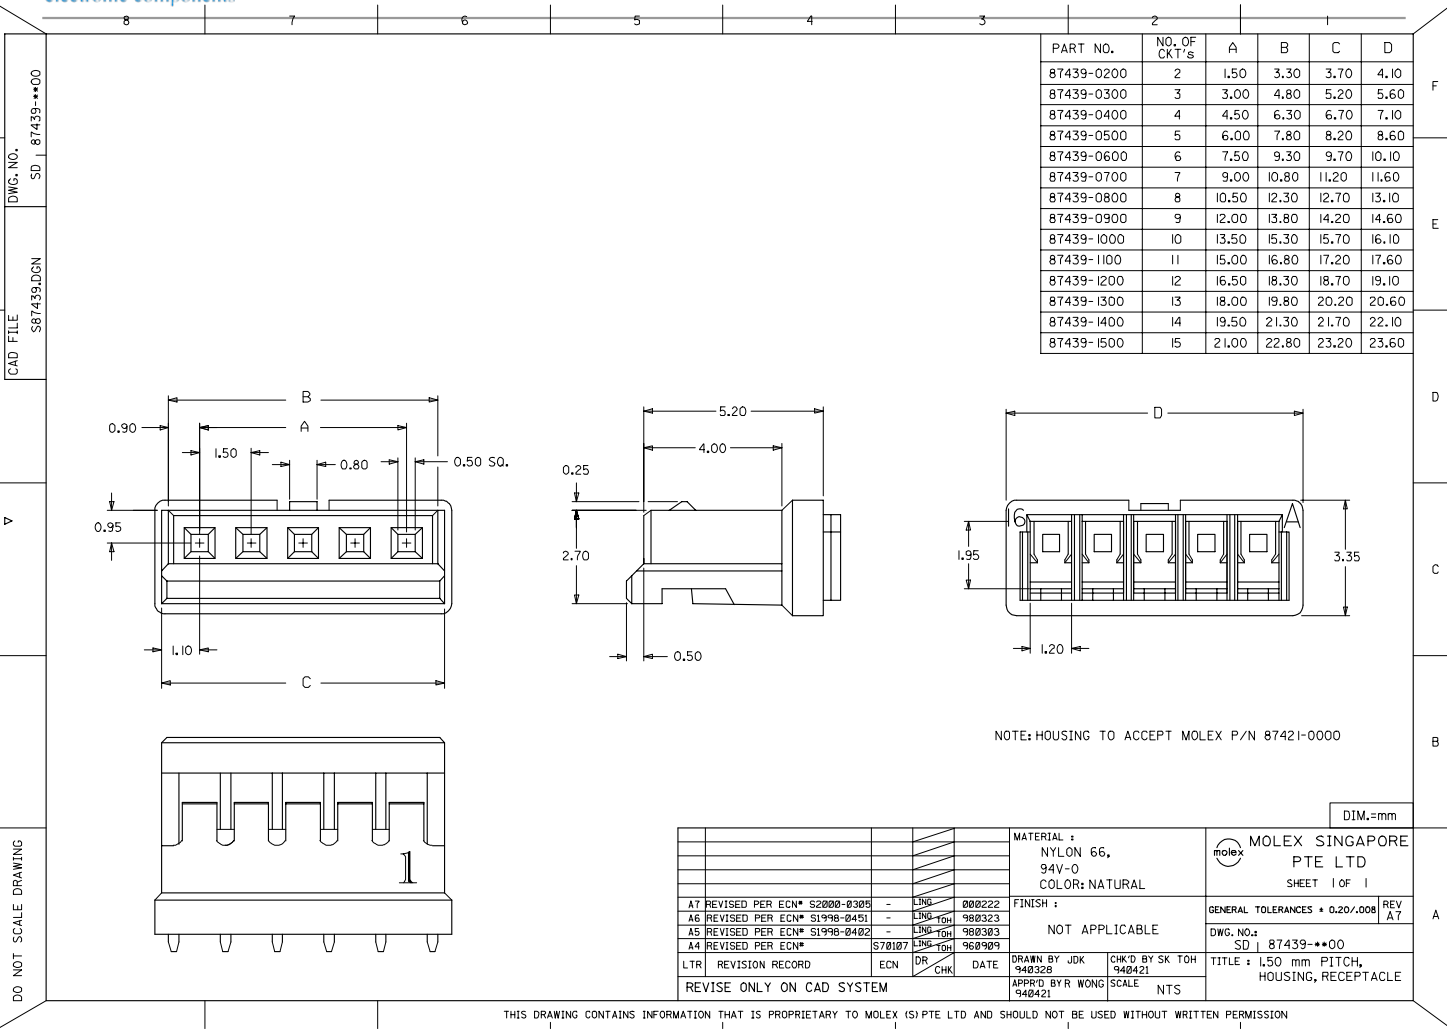

sales@integrated-circuit.com

NOTE: HOUSING TO ACCEPT MOLEX P/N 87421-0000

DO NOT SCALE DRAWING

THIS DRAWING CONTAINS INFORMATION THAT IS PROPRIETARY TO MOLEX (S) PTE LTD AND SHOULD NOT BE USED WITHOUT WRITTEN PERMISSION