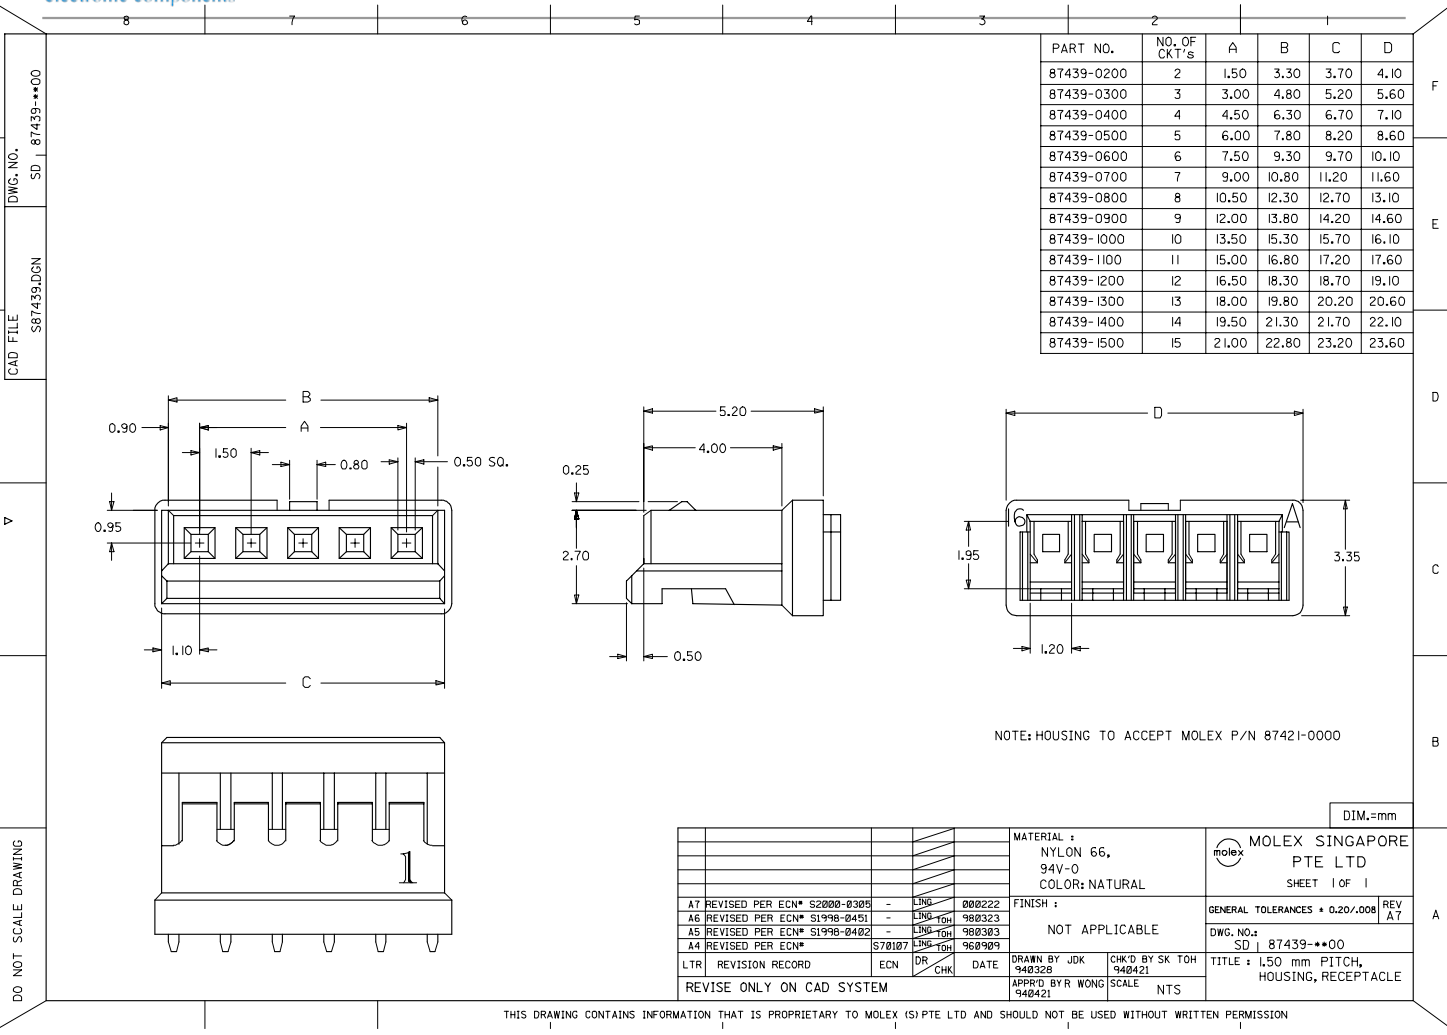

[sales@integrated-circuit.com](mailto:sales@integrated-circuit.com)

DWG. NO. SD 87439-0000

CAD FILE S87439.DGN

V

DO NOT SCALE DRAWING

NOTE: HOUSING TO ACCEPT MOLEX P/N 87421-0000

				DIM.-mm	
				MATERIAL : NYLON 66, 94V-0 COLOR: NATURAL	
				FINISH :	
				NOT APPLICABLE	
				DRAWN BY JDK 948328	
				CHK'D BY SK TOH 948421	
				APPR'D BYR WONG 948421	
				SCALE NTS	
				GENERAL TOLERANCES ± 0.20/008	
				REV A7	
				DWG. NO. SD 87439-0000	
				TITLE : 1.50 mm PITCH, HOUSING, RECEPTACLE	