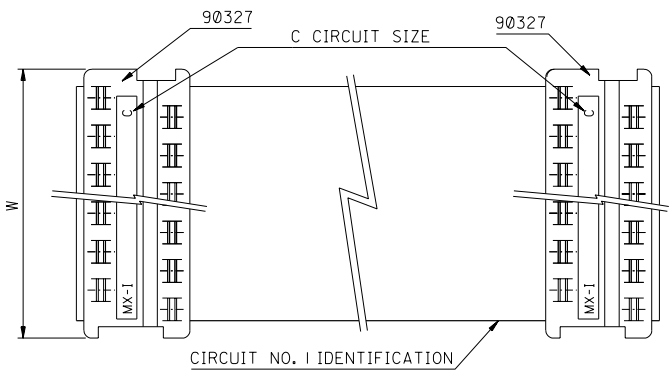

sales@integrated-circuit.com

PART NO. SEE CHART
DWG. NO. SD-92315-001

90327 CONNECTOR	
CIRCUIT SIZE	DIMENSION W
4	7.59
6	10.13
8	12.67
10	15.21
12	17.75
14	20.29
16	22.83
18	25.37
20	27.91
22	30.45
24	32.99
26	35.53

CABLE DETAILS:
28 AWG , 1.27 MM PITCH , 7 STRANDS WITH TINNED COPPER , GREY PVC INSULATION WITH A COLOURED POLARITY STRIPE INDICATING CIRCUIT NO. 1, UL 2651.

ORDERING INFORMATION

92315-****
CIRCUIT SIZE
LENGTH L IN CENTIMETRES
LENGTHS AVAILABLE FROM 6 CM TO 120 CM
e.g. 92315-1208 = 12 CIRCUIT WITH LENGTH L OF 8 CM.

NOTE : FOR LENGTHS OF
100 CM , THE PART NO. IS 92315-***01
105 CM , THE PART NO. IS 92315-***02
110 CM , THE PART NO. IS 92315-***03
115 CM , THE PART NO. IS 92315-***04
120 CM , THE PART NO. IS 92315-***05

ADDED OPTION EC NO. 2002-1088 DRAWING NO. 02/0607 CHK: / / / APPR: / / / REV: B	QUALITY SYMBOLS MAJOR = ▽ CRITICAL = ▽	GENERAL TOLERANCES: (UNLESS SPECIFIED):	SCALE 4 : 1	DESIGN UNITS <input checked="" type="checkbox"/> mm <input type="checkbox"/> INCH	THIRD ANGLE PROJECTION <input type="checkbox"/> mm <input type="checkbox"/> INCH <input checked="" type="checkbox"/> mm ONLY	DIMENSIONS: <input type="checkbox"/> mm <input type="checkbox"/> INCH <input checked="" type="checkbox"/> mm ONLY	SHT REV
		4 PLACES ±0.1 ±. 3 PLACES ±0.1 ±. 2 PLACES ±0.1 ±. 1 PLACE ±0.1 ±.	DRAWN BY & DATE MCCRAN 98/06/19 CHECKED BY & DATE AMCCANN 98/06/19 APPROVED BY & DATE MWILHITE 98/06/19	TITLE: PICO FLEX IDT TO IDT STANDARD ASSEMBLIES	MOLEX INCORPORATED	SHEET NO. 1 OF 1	
DRAFT WHERE APPLICABLE MUST REMAIN WITHIN DIMENSIONS		THIS DRAWING CONTAINS INFORMATION THAT IS PROPRIETARY TO MOLEX INCORPORATED AND SHOULD NOT BE USED WITHOUT WRITTEN PERMISSION.					