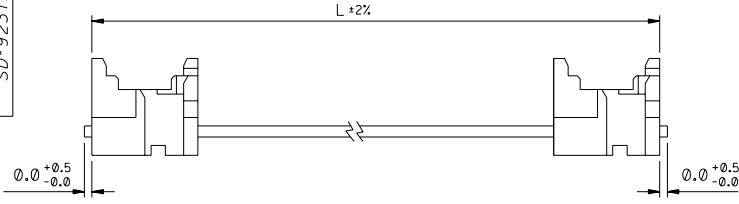

sales@integrated-circuit.com

PART NO. SEE CHART
DWG. NO. SD-92315-001

90327 CONNECTOR	
CIRCUIT SIZE	DIMENSION W
4	7.59
6	10.13
8	12.67
10	15.21
12	17.75
14	20.29
16	22.83
18	25.37
20	27.91
22	30.45
24	32.99
26	35.53

CABLE DETAILS:
28 AWG , 1.27 MM PITCH , 7 STRANDS WITH TINNED COPPER , GREY PVC INSULATION WITH A COLOURED POLARITY STRIPE INDICATING CIRCUIT NO. 1, UL 2651.

ORDERING INFORMATION

92315-****
CIRCUIT SIZE
LENGTH L IN CENTIMETRES
LENGTHS AVAILABLE FROM 6 CM TO 120 CM
e.g. 92315-1208 = 12 CIRCUIT WITH LENGTH L OF 8 CM.

NOTE : FOR LENGTHS OF
100 CM , THE PART NO. IS 92315-***01
105 CM , THE PART NO. IS 92315-***02
110 CM , THE PART NO. IS 92315-***03
115 CM , THE PART NO. IS 92315-***04
120 CM , THE PART NO. IS 92315-***05

ADDED OPTION EC NO. 2002-1088 DRAWING NO. 02/0607 CHK: / / / APPR: / / / REV: B	QUALITY SYMBOLS MAJOR = ▽ CRITICAL = ▽	GENERAL TOLERANCES: (UNLESS SPECIFIED):	SCALE 4 : 1	DESIGN UNITS <input checked="" type="checkbox"/> mm <input type="checkbox"/> INCH	THIRD ANGLE PROJECTION <input type="checkbox"/> mm <input type="checkbox"/> INCH <input checked="" type="checkbox"/> mm ONLY	DIMENSIONS: <input type="checkbox"/> mm <input type="checkbox"/> INCH <input checked="" type="checkbox"/> mm ONLY	SHT REV
		4 PLACES ±0.1 ±. 3 PLACES ±0.1 ±. 2 PLACES ±0.1 ±. 1 PLACE ±0.1 ±.	DRAWN BY & DATE MCCRAN 98/06/19 CHECKED BY & DATE AMCCANN 98/06/19 APPROVED BY & DATE MWILHITE 98/06/19	TITLE: PICO FLEX IDT TO IDT STANDARD ASSEMBLIES	MOLEX INCORPORATED	SHEET NO. 1 OF 1	
DRAFT WHERE APPLICABLE MUST REMAIN WITHIN DIMENSIONS		THIS DRAWING CONTAINS INFORMATION THAT IS PROPRIETARY TO MOLEX INCORPORATED AND SHOULD NOT BE USED WITHOUT WRITTEN PERMISSION.					