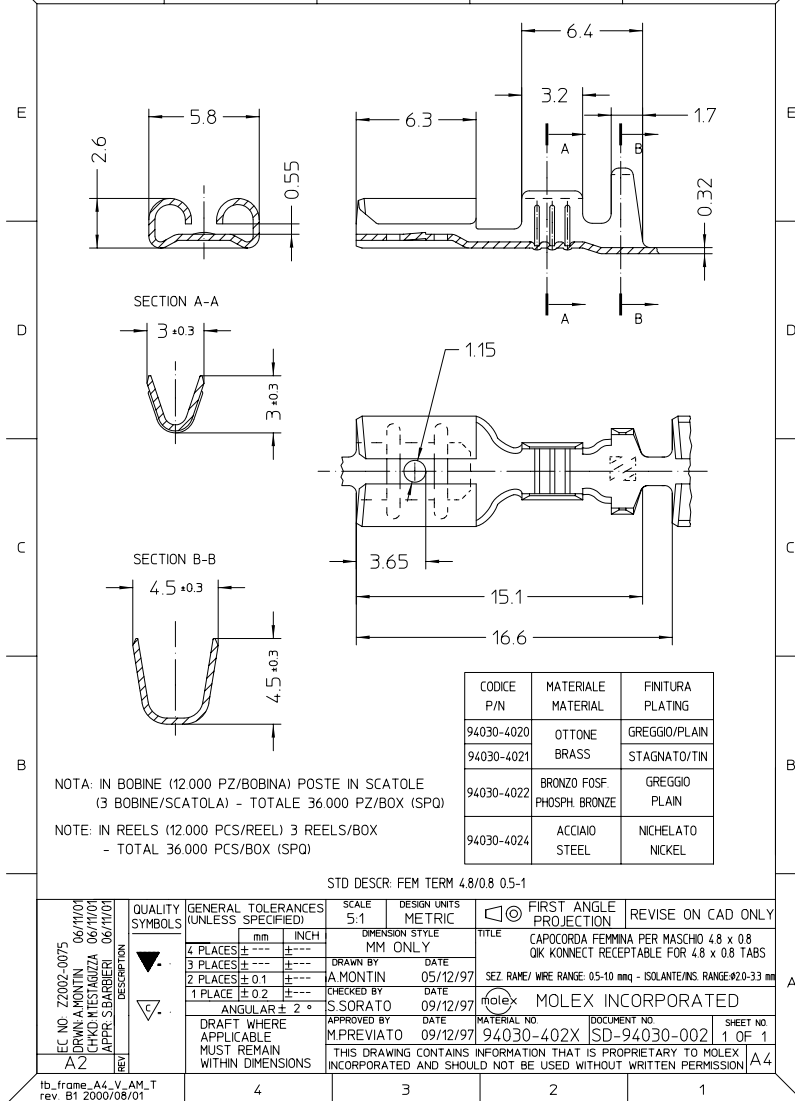

Distributor of Molex Connector Corporation: Excellent Integrated System Limited
Datasheet of 0940304021 - Connector Quick Connect Receptacle 18-24 AWG 0.187"
(4.75mm) Crimp

Contact us: sales@integrated-circuit.com Website: www.integrated-circuit.com

Excellent Integrated System Limited

Stocking Distributor

Click to view price, real time Inventory, Delivery & Lifecycle Information:

[Molex Connector Corporation](#)
[0940304021](#)

For any questions, you can email us directly:
sales@integrated-circuit.com

tb_frame_A4_V_AM_T
 rev: B1 2000/08/01