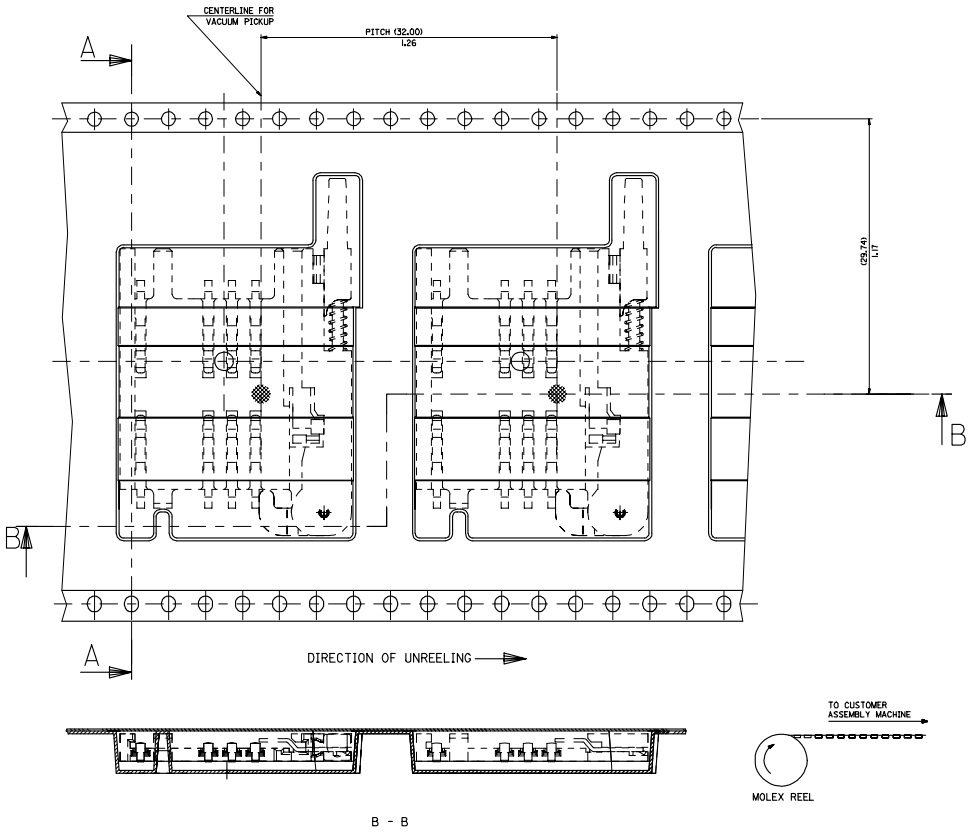

COMPONENT PICK UP DETAIL

NOTES:
D FOR ALL UNSPECIFIED NOTES, DETAILS AND DIMENSIONS SEE SHEET 1

QUALITY SYMBOLS	GENERAL TOLERANCES (UNLESS SPECIFIED)		DIMENSION STYLE		SCALE	DESIGN UNITS	THIRD ANGLE PROJECTION
	mm	INCH	MM/IN	DATE	---	METRIC	☐
▽=0	4 PLACES ±---	±---	DMAHER	2006/12/07			
▽=0	3 PLACES ±---	±---	CHECKED BY	DATE			
	2 PLACES ±0.1	±---	FUGGAN	2006/12/07			
	1 PLACE ±0.2	±---	APPROVED BY	DATE			
	ANGULAR ±---	±---	EFOLAN	2006/12/07			
	DRAFT WHERE APPLICABLE MUST REMAIN WITHIN DIMENSIONS		MATERIAL NO.	SEE CHART			
			INCORPORATED AND SHOULD NOT BE USED WITHOUT WRITTEN PERMISSION