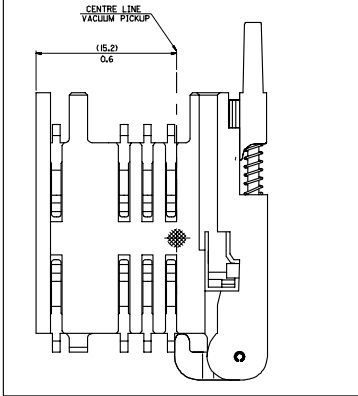

COMPONENT PICK UP DETAIL

NOTES:
D FOR ALL UNSPECIFIED NOTES, DETAILS AND DIMENSIONS SEE SHEET 1

QUALITY SYMBOLS	GENERAL TOLERANCES (UNLESS SPECIFIED)		DIMENSION STYLE		SCALE	DESIGN UNITS	THIRD ANGLE PROJECTION
	mm	INCH	MM/IN	DATE	---	METRIC	☐
▽=0	4 PLACES ±---	±---	DMAHER	2006/12/07			
▽=0	3 PLACES ±---	±---	CHECKED BY	DATE			
	2 PLACES ±0.1	±---	FUGGAN	2006/12/07			
	1 PLACE ±0.2	±---	APPROVED BY	DATE			
	ANGULAR ±---	±---	EFOLAN	2006/12/07			
	DRAFT WHERE APPLICABLE MUST REMAIN WITHIN DIMENSIONS		MATERIAL NO.	SEE CHART			
			INCORPORATED AND SHOULD NOT BE USED WITHOUT WRITTEN PERMISSION