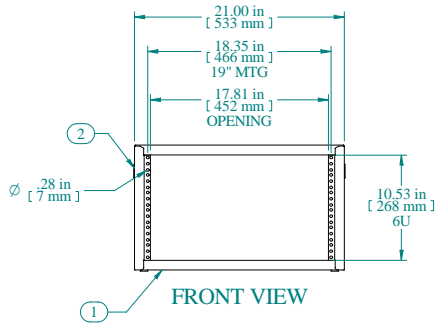

sales@integrated-circuit.com

SECTION A-A

TOP VIEW

L.S. VIEW

FRONT VIEW

R.S. VIEW

BOTTOM VIEW

Item Number	Title	Quantity
1	RCBS - BOTTOM	1
2	RCBS - TOP & SIDES	1
3	BLACK PLASTIC HANDLE	2
4	PLUG BUMPER	4

Data subject to change without notice. Isometric drawing not to scale.

**HAMMOND
MANUFACTURING™**

www.hammondmfg.com

PART NO. RCBS1901017