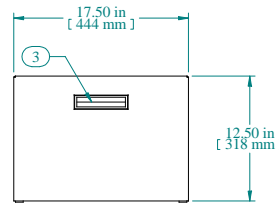

sales@integrated-circuit.com

SECTION A-A

TOP VIEW

L.S. VIEW

FRONT VIEW

R.S. VIEW

BOTTOM VIEW

Item Number	Title	Quantity
1	RCBS - BOTTOM	1
2	RCBS - TOP & SIDES	1
3	BLACK PLASTIC HANDLE	2
4	PLUG BUMPER	4

Data subject to change without notice. Isometric drawing not to scale.

**HAMMOND
MANUFACTURING™**

www.hammondmfg.com

PART NO. RCBS1901017