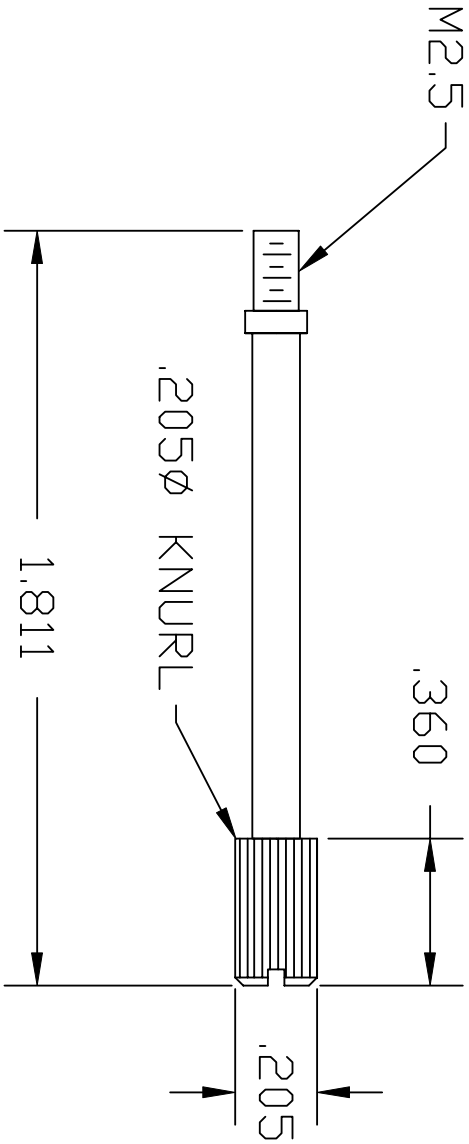

Excellent Integrated System Limited

Stocking Distributor

Click to view price, real time Inventory, Delivery & Lifecycle Information:

[NorComp](#)
[160-000-060-031](#)

For any questions, you can email us directly:
sales@integrated-circuit.com

DESCRIPTION: M2.5 THUMBSCREW FOR 970 SERIES BACKSHELLS

MATERIAL: STEEL
 FINISH: NICKEL PLATED

FOR USE IN SERIES #'S: 970, 971, 972

	THESE DRAWINGS AND SPECIFICATIONS ARE THE PROPERTY OF NorComp AND SHALL NOT BE REPRODUCED, COPIED OR USED AS THE BASIS FOR THE MANUFACTURE OF SALE OF APPARATUS WITHOUT WRITTEN PERMISSION.		
	DRAWN: PAM JENKINS	DATE: 10-19-01	
	CHECKED:	DATE:	

NorComp	SCALE:	SHEET 1	OF 1	REV 1
	DWG NO.	160-000-060-031		