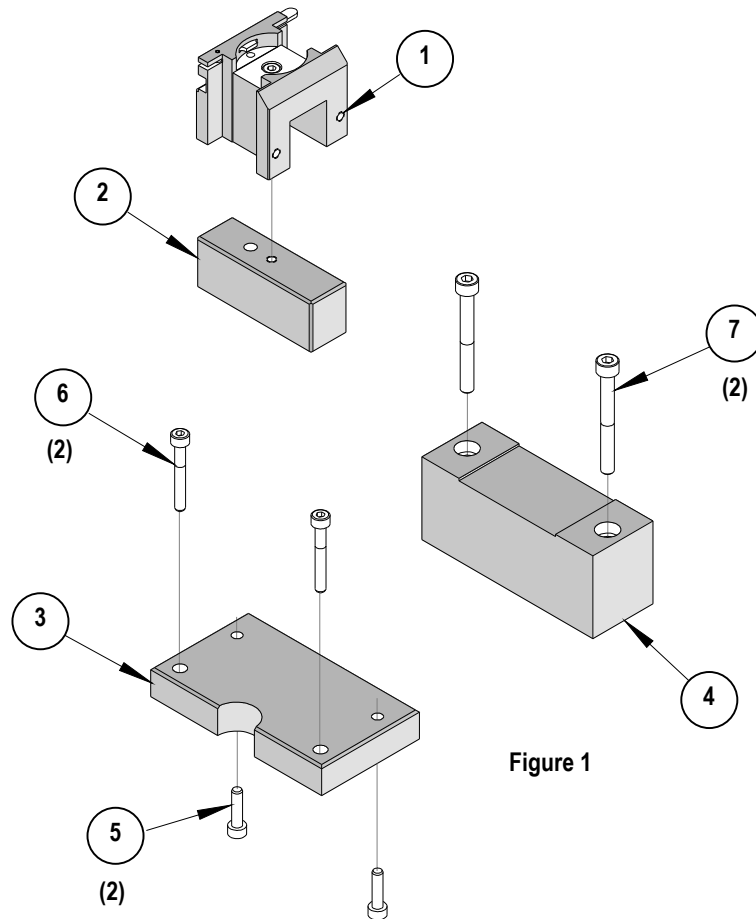

IDT Ribbon Cable Adapter Kit

PARTS LIST

Adaptor Kit 62100-2400				
Item	Order No	Engineering No.	Description	Quantity
Main Components				
1	11-20-1314	AM63240Q	Quick Release for Upper Tooling	1
2	62100-2401	62100-2401	Ram-Milli-Grid	1
3	62100-2402	62100-2402	Adaptor Plate-Red Press	1
4	62100-2403	62100-2403	Support-Cable	1
Hardware				
5	N/A	N/A	M4 by 16 Long SHCS	2**
6	N/A	N/A	M4 by 30 Long SHCS	2**
7	N/A	N/A	M5 by 50 Long SHCS	2**

** Available from an industrial supply company such as MSC (1-800-645-7270).

Assembly

Figure 1

Americas Headquarters
Lisle, Illinois 60532 U.S.A.
1-800-78MOLEX
amerinfo@molex.com

Far East North Headquarters
Yamato, Kanagawa, Japan
81-462-65-2324
feninfo@molex.com

Far East South Headquarters
Jurong, Singapore
65-6-268-6868
fesinfo@molex.com

European Headquarters
Munich, Germany
49-89-413092-0
eurinfo@molex.com

Corporate Headquarters
2222 Wellington Ct.
Lisle, IL 60532 U.S.A.
630-969-4550
Fax: 630-969-1352

Visit our Web site at <http://www.molex.com>