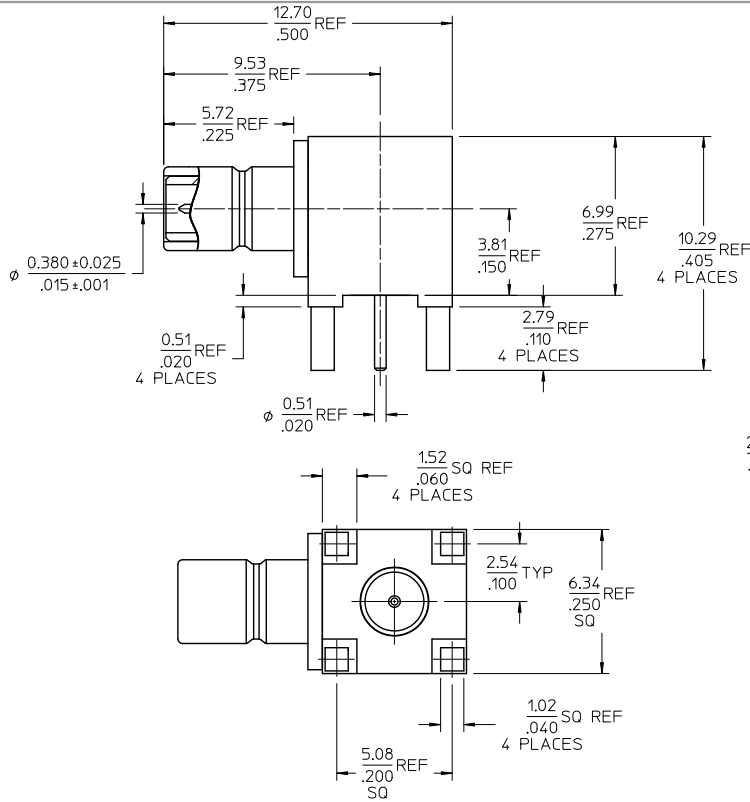

sales@integrated-circuit.com

MATERIALS AND FINISHES

BODY BRASS
PLATED GOLD

CENTER CONTACT BRASS
PLATED GOLD

INSULATOR TEFLON

PS-89675-3540	ELECTRO/MECH. PERFORM.
SPECIFICATION	DESCRIPTION

73404-2980	ONE PER BAG
73100-0175	TRAY
PART NO.	PACKAGING

CHG: ADD SINGLE BAG VERSION PS WAS 73598-0104 EC NO: URF2011-0567 DRAWN BY: JMWENER 2/11/03/38 CHKD BY: JMWENER 2/11/03/38 APPR: JMWENER 2/11/03/31 C2	QUALITY SYMBOLS ▽=0 ∇=0	GENERAL TOLERANCES (UNLESS SPECIFIED) mm INCH 4 PLACES ± --- ± --- 3 PLACES ± --- ± --- 2 PLACES ± --- ± --- 1 PLACE ± --- ± --- ANGULAR ± 2 °		DIMENSION STYLE MM/IN	SCALE DESIGN UNITS METRIC	THIRD ANGLE PROJECTION
		DRAWN BY: SEAN CHECKED BY: DATE APPROVED BY: DATE	MATERIAL NO. SEE TABLE	DOCUMENT NO. SD-73100-0175	SHEET NO. 1 OF 1	