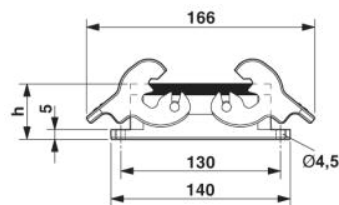

Technical data

General data	
Note	For contact inserts HC-B24, BB46, D64, DD108, M
Design	B24
Height	27 mm
Width	43 mm
Length	140 mm

HC-B 24-AMQ Order No.: 1771927

<http://eshop.phoenixcontact.de/phoenix/treeViewClick.do?UID=1771927>

Housing type	Panel mounting base, straight
Locking type	With double locking latch
Degree of protection	IP65
Ambient temperature (operation)	-40 °C ... 125 °C
Housing material	Aluminum, die-cast
Housing surface material	Powder-coated, gray
Seal material	NBR
Locking latch material	High-grade steel, handle: PA-GF
Material grip body interlock	PA-GF
Length of the assembly cutout	113 mm
Width of the assembly cutout	35 mm

Certificates / Approvals

Certification

GOST

Diagrams/Drawings

Dimensioned drawing

Dimensional drawing

Panel cutout

HC-B 24-AMQ Order No.: 1771927