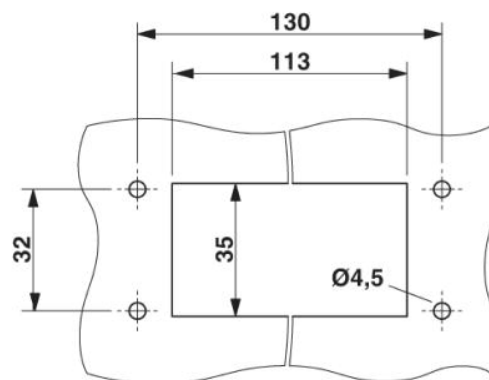

Technical data

General data	
Note	For contact inserts HC-B24, BB46, D64, DD108, M
Design	B24
Height	27 mm
Width	43 mm
Length	140 mm

HC-B 24-AMQ Order No.: 1771927

<http://eshop.phoenixcontact.de/phoenix/treeViewClick.do?UID=1771927>

Housing type	Panel mounting base, straight
Locking type	With double locking latch
Degree of protection	IP65
Ambient temperature (operation)	-40 °C ... 125 °C
Housing material	Aluminum, die-cast
Housing surface material	Powder-coated, gray
Seal material	NBR
Locking latch material	High-grade steel, handle: PA-GF
Material grip body interlock	PA-GF
Length of the assembly cutout	113 mm
Width of the assembly cutout	35 mm

Certificates / Approvals

Certification

GOST

Diagrams/Drawings

Dimensioned drawing

Dimensional drawing

Panel cutout

HC-B 24-AMQ Order No.: 1771927